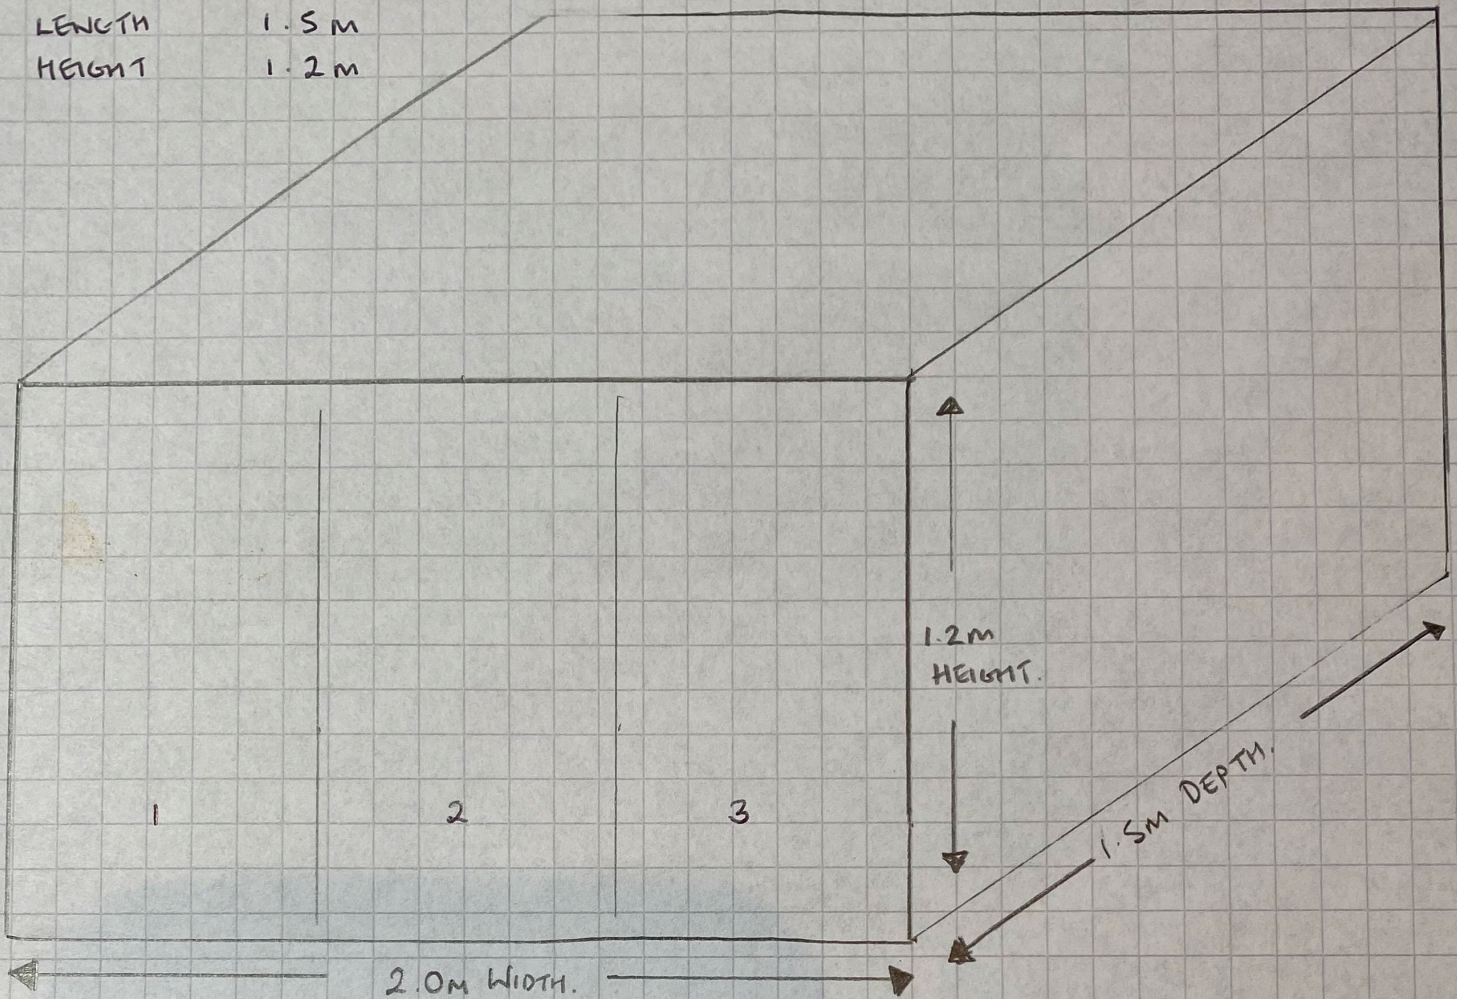

IMAGE 1 BIN STOLE DIMENSION

WIDTH 2.0 M.
LENGTH 1.5 M
HEIGHT 1.2 M

1, 2 & 3 REPRESENT DOORS TO ACCESS BIN STOLE.

TO HOLD BLACK & BLUE RECYCLING BOXES & DOMESTIC RUBBISH BIN x 2.