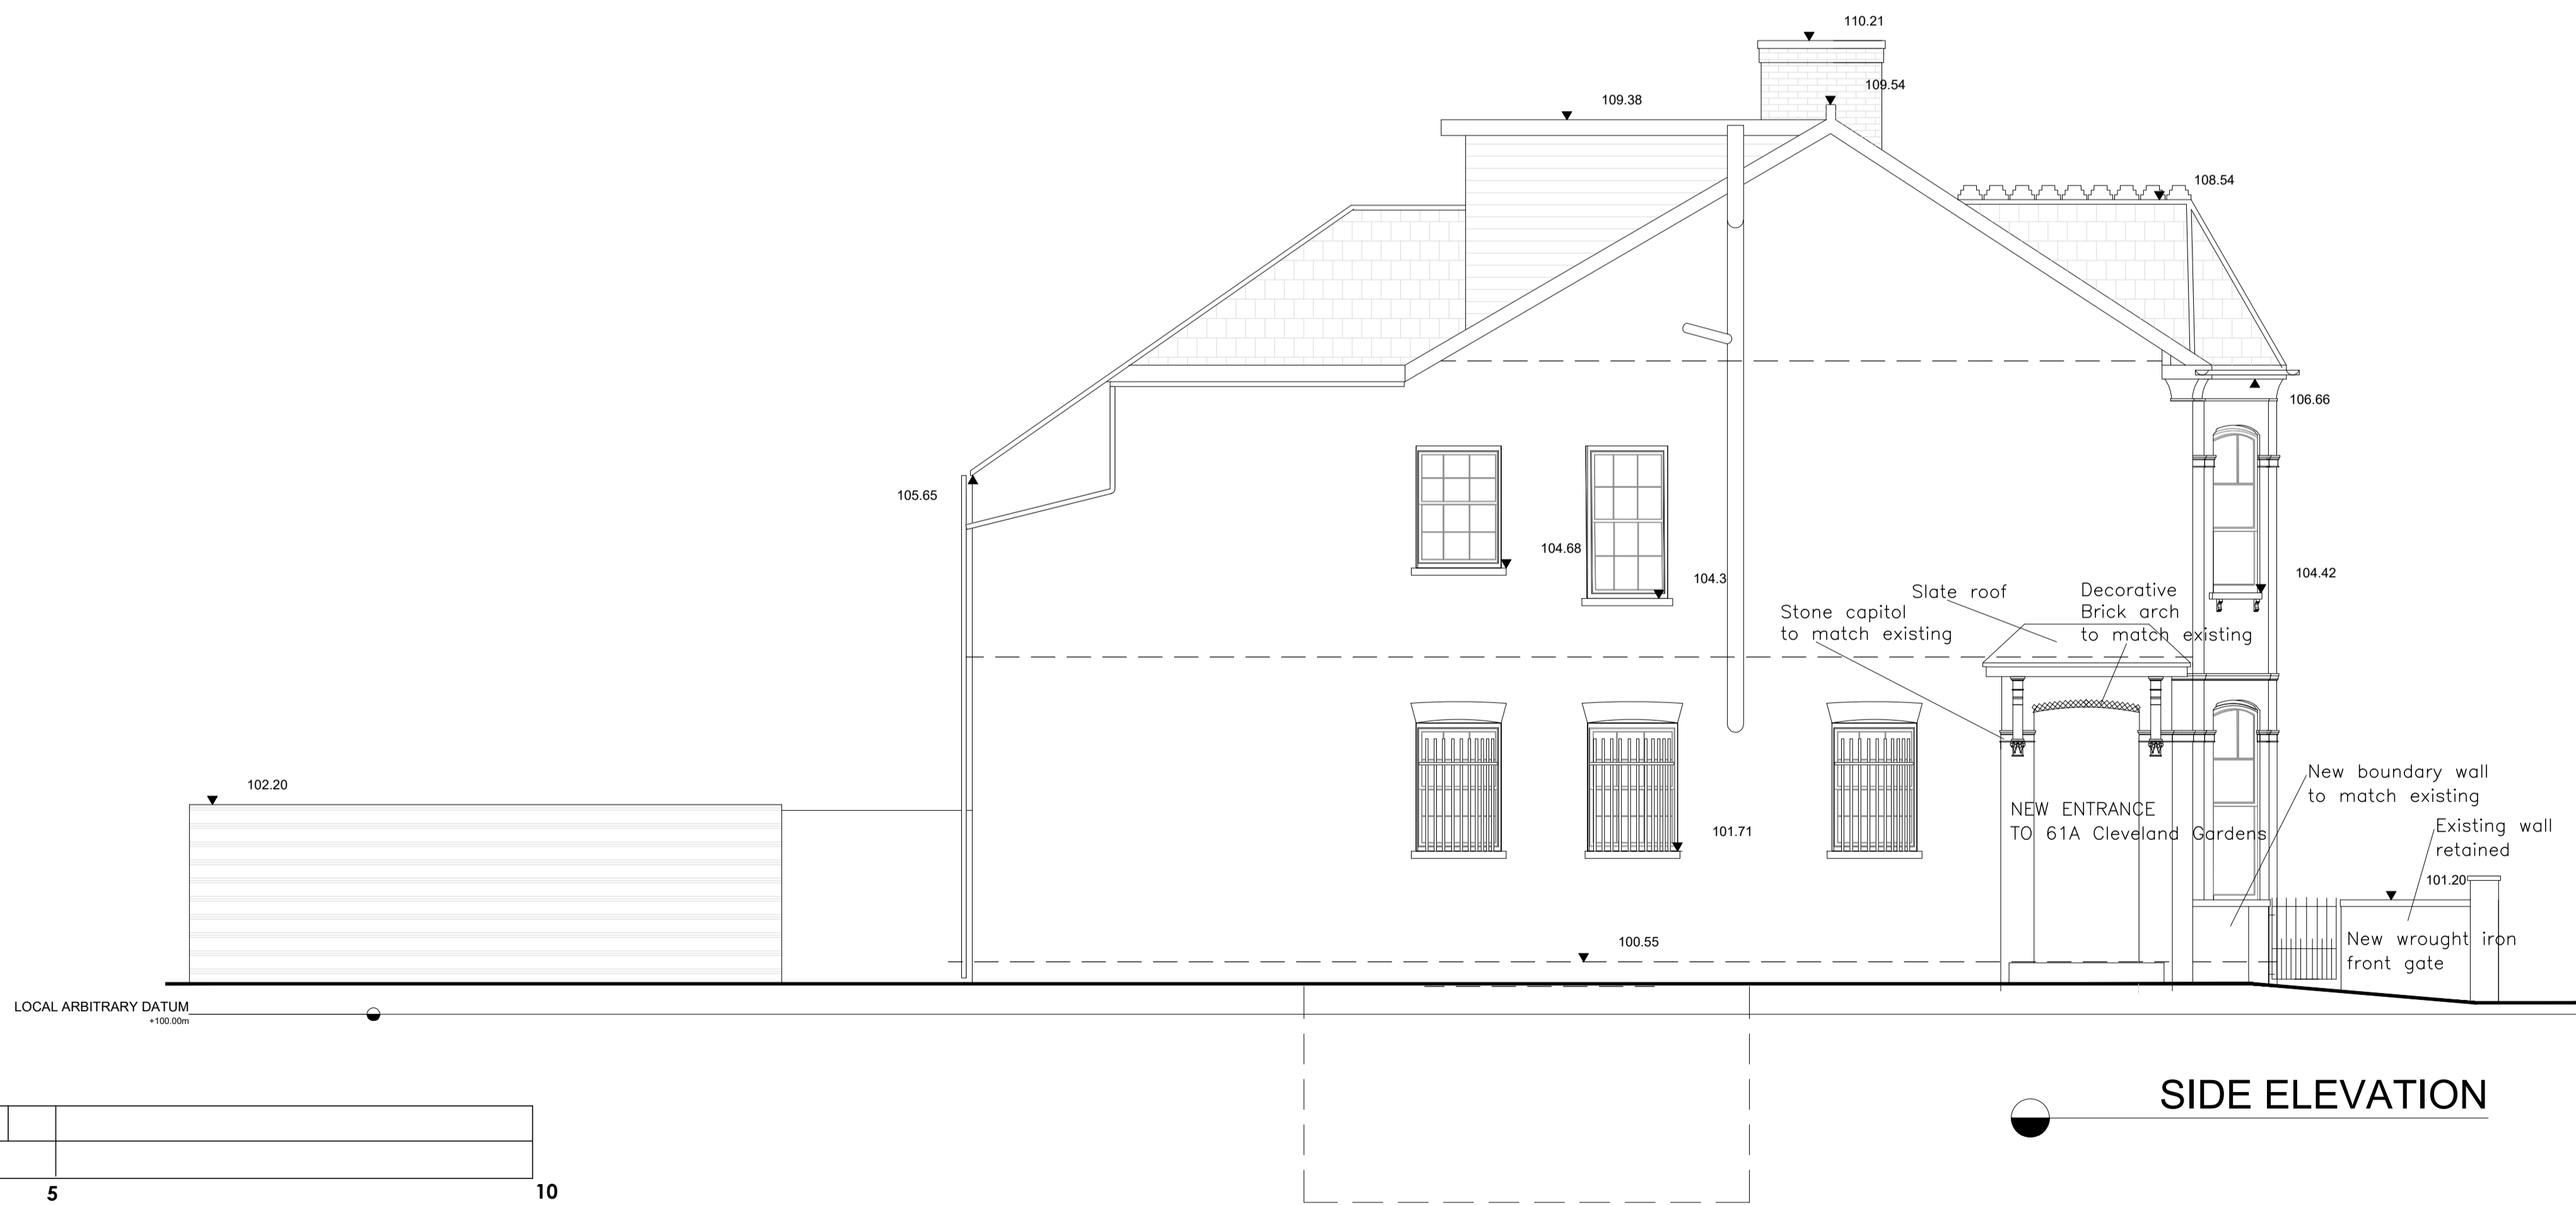

FRONT ELEVATION

SIDE ELEVATION

SCALE : METRES

Stephen Reyburn Architects 17 GLENTHAM ROAD LONDON SW13 9JB 0208 741 0010 SRARCHITECTS@ME.COM	G 23.02.2021 GARDEN/TREES	H 20.04.2021 RESPONSE TO PLANNERS COMMENTS	PROJECT 61 CLEVELAND GARDENS LONDON SW13 0AJ	SCALE 1:50 @ A1 & 1:100 @ A3	61CG.12H
	F 09.02.2021 NV EMAIL	REV DATE AMENDMENTS	REV DATE AMENDMENTS	DRAWING TITLE FRONT AND SIDE ELEVATION AS PROPOSED	