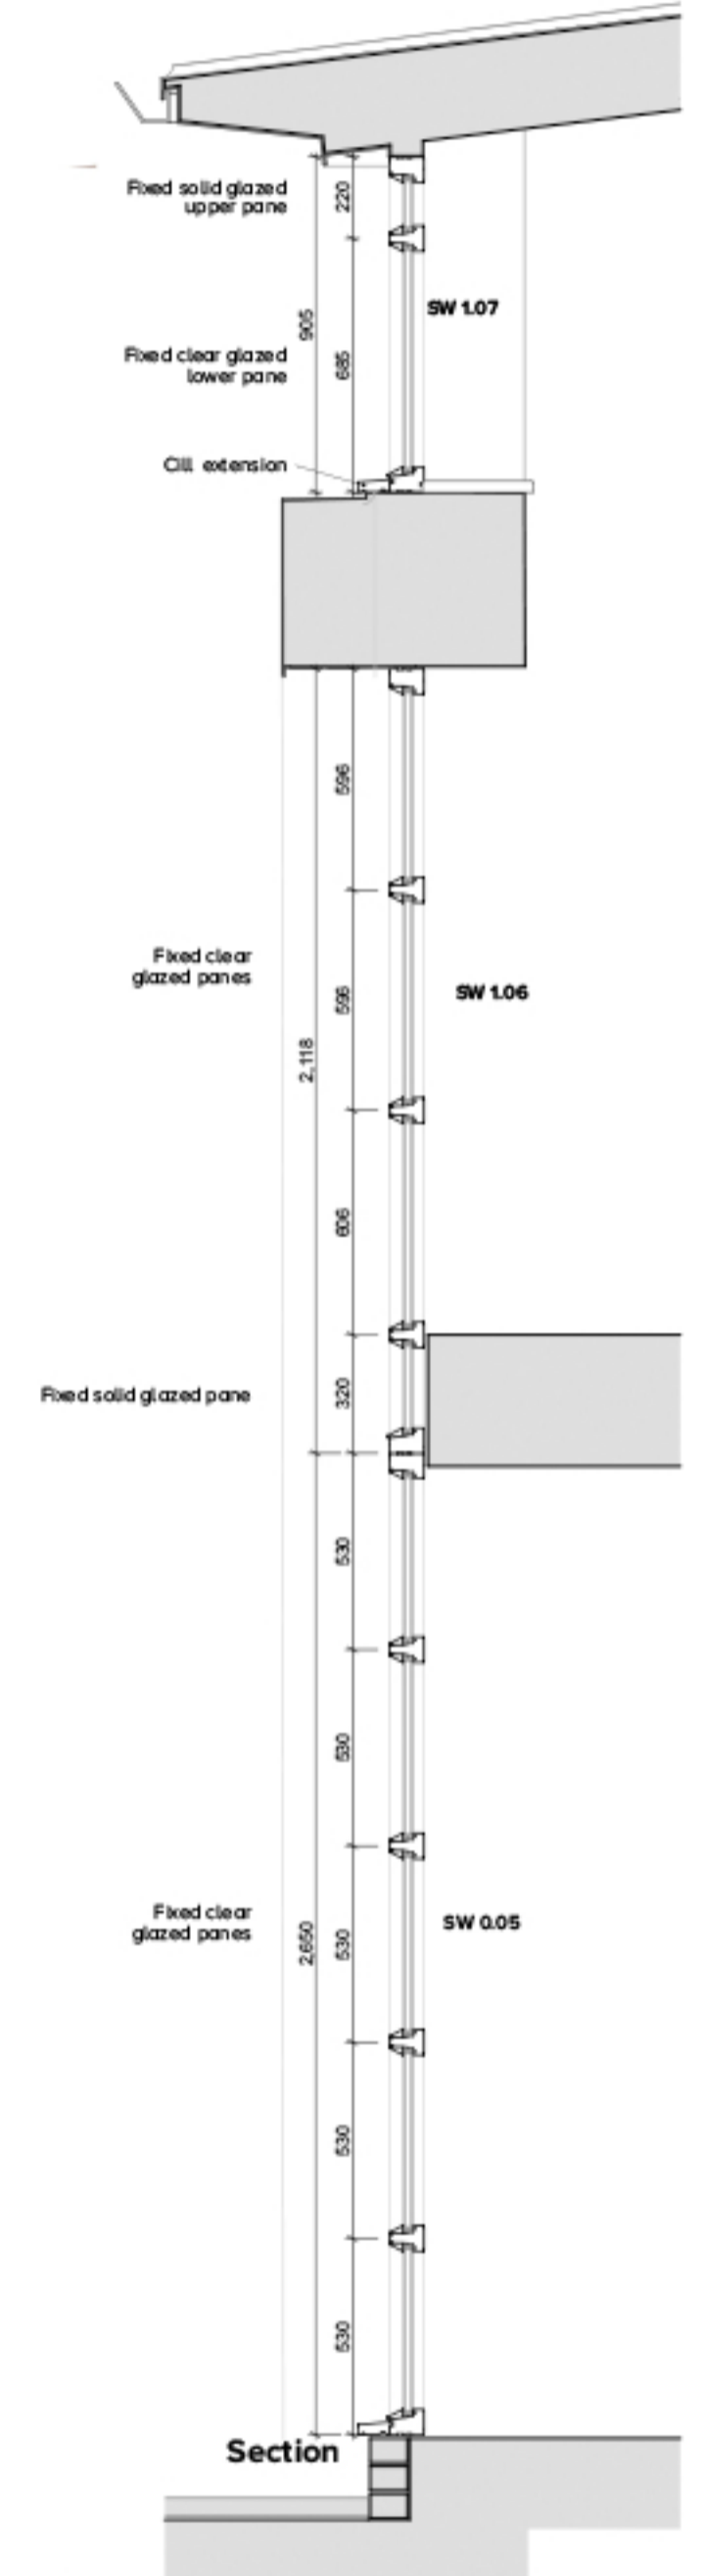

Timber double glazed conservation casement clerestory windows
A1@1:20

Timber double glazed conservation outward opening doors with side lights
A1@1:20

Timber double glazed fixed conservation casement windows
A1@1:20