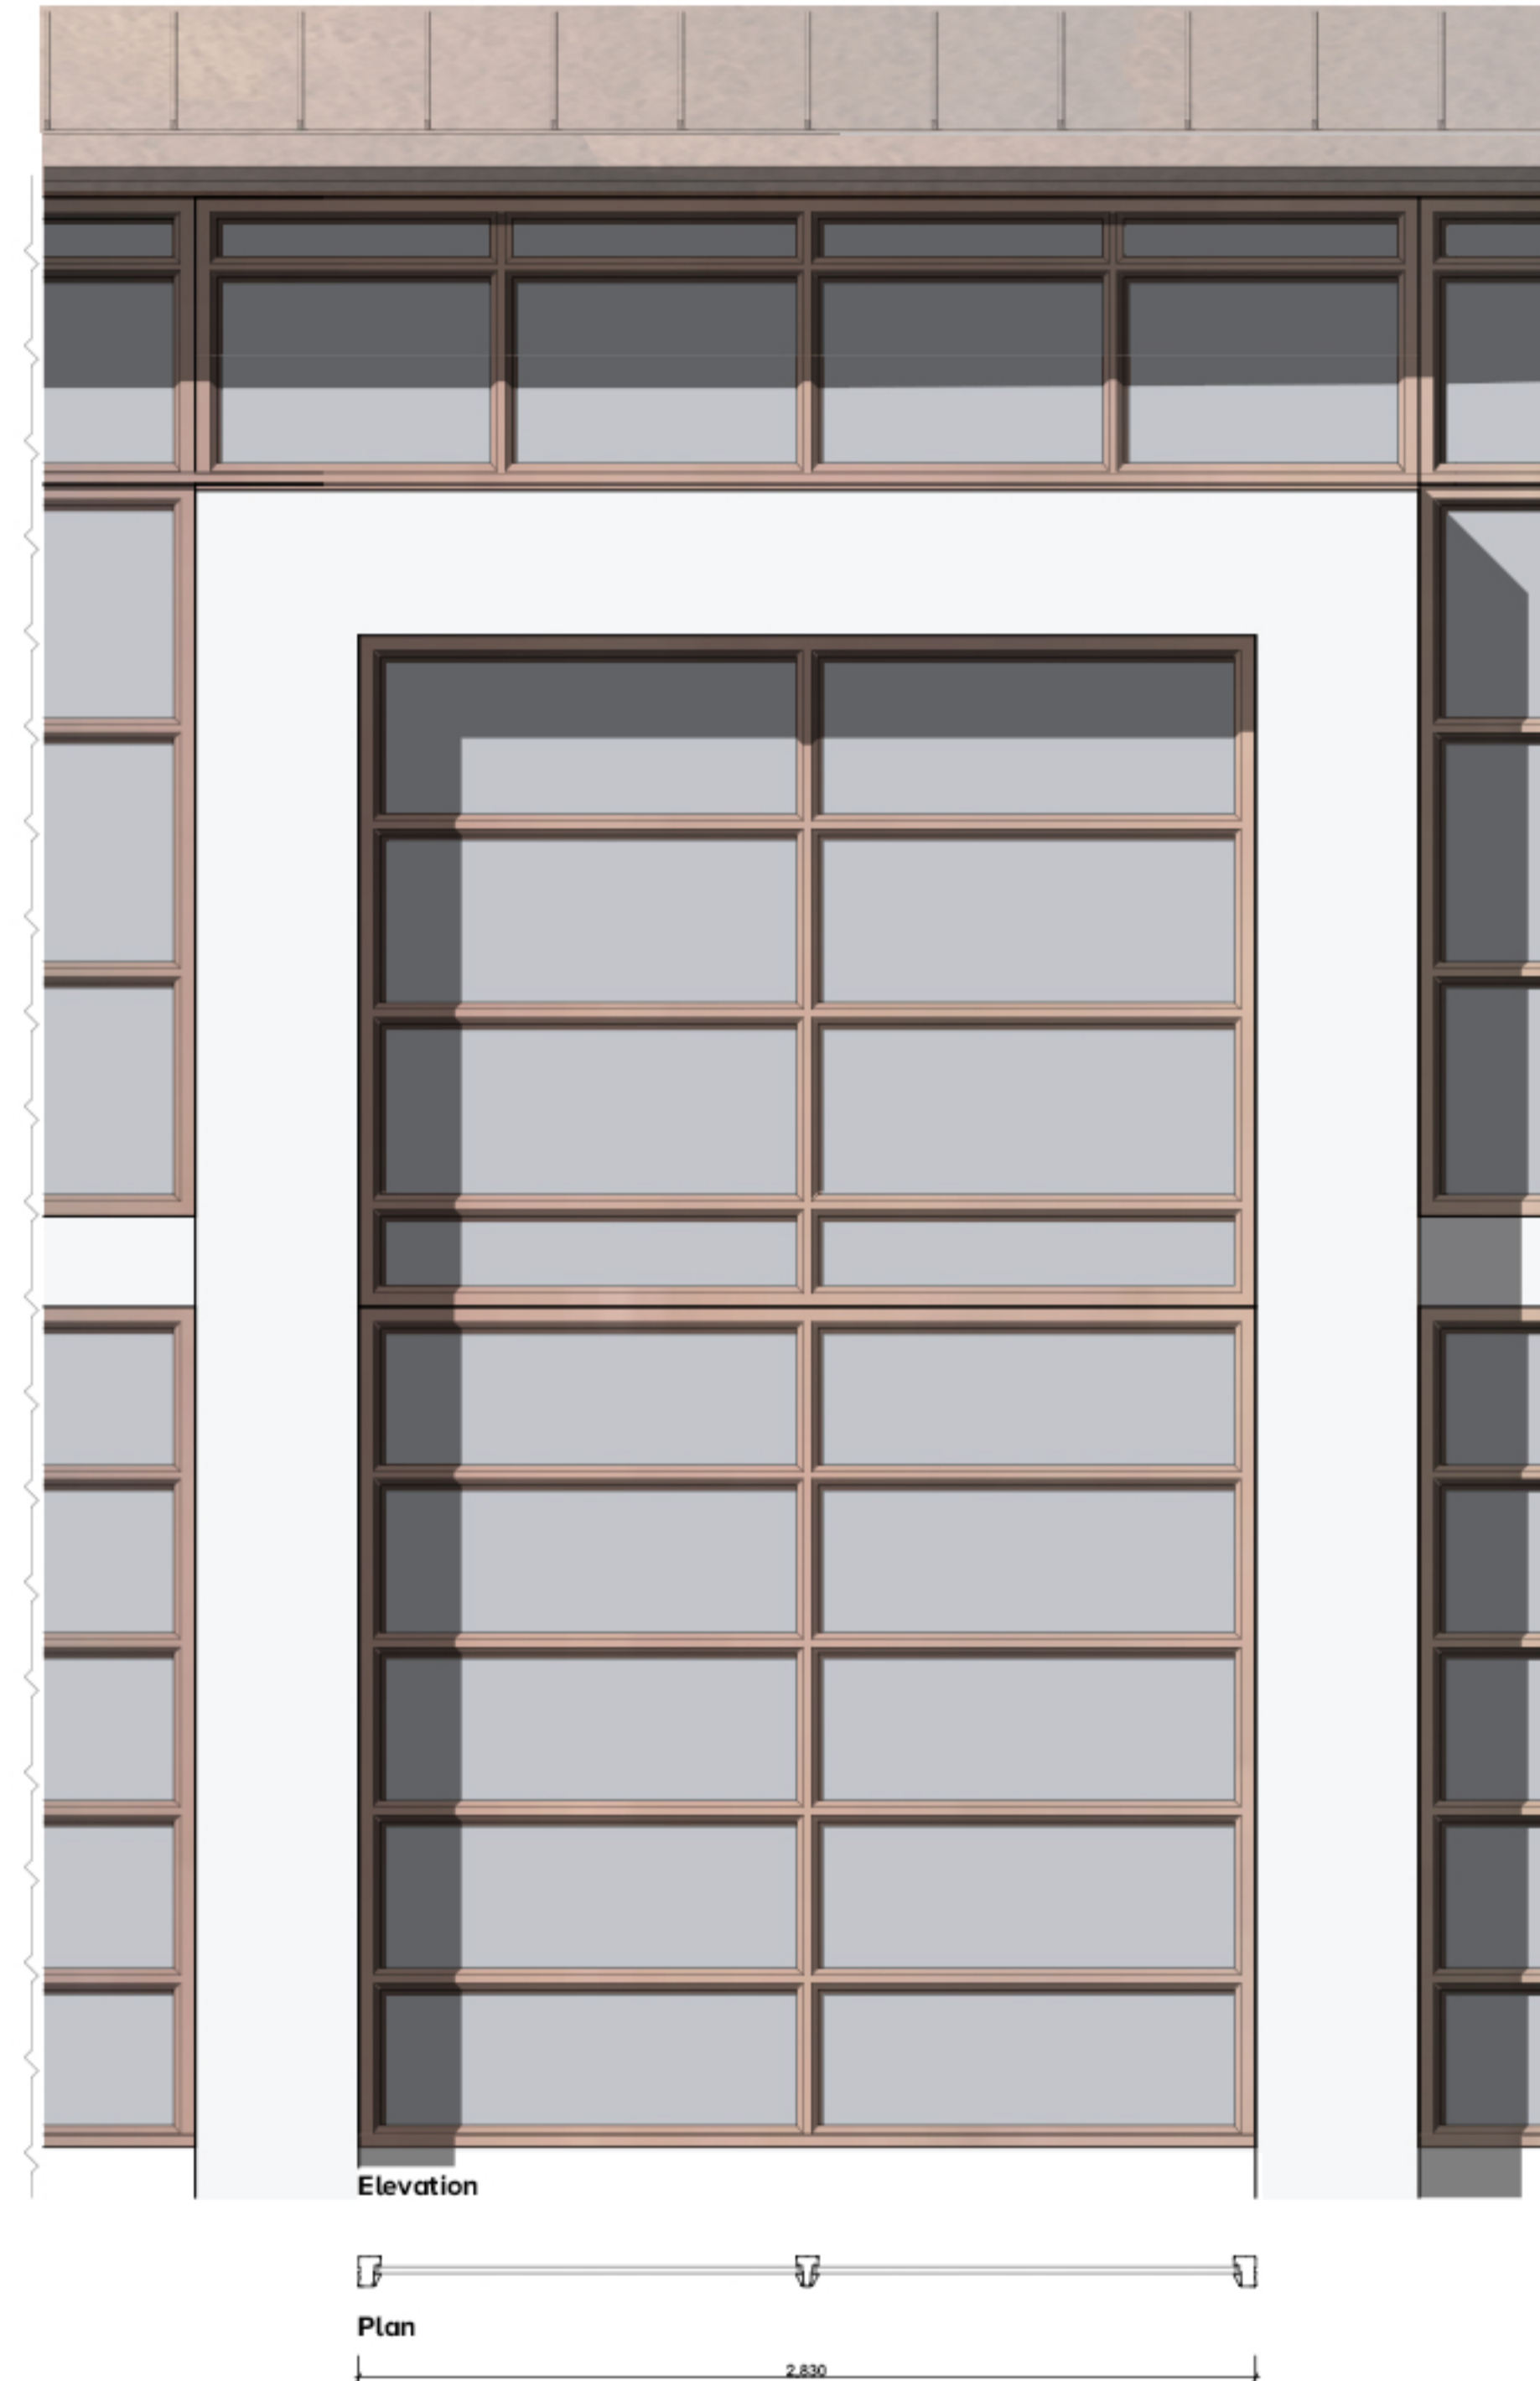

Timber double glazed conservation casement clerestory windows
A1@1:20

Timber double glazed conservation outward opening doors with side lights
A1@1:20

Timber double glazed fixed conservation casement windows
A1@1:20