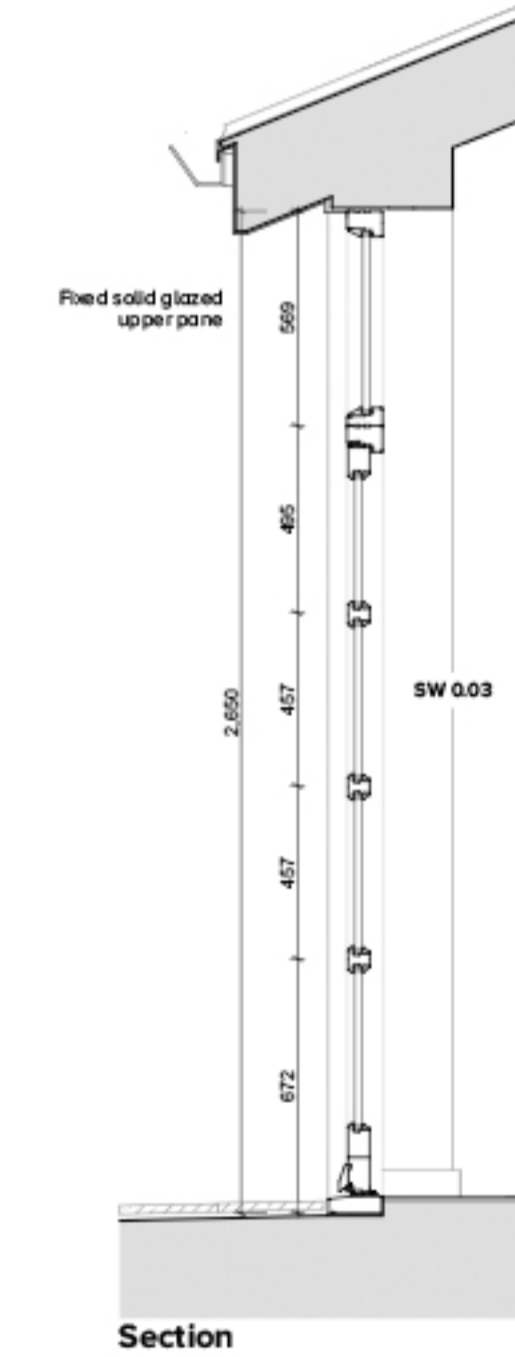

Timber double glazed conservation casement clerestory windows
A1@1:20

Timber double glazed conservation outward opening doors with side lights
A1@1:20

Timber double glazed fixed conservation casement windows
A1@1:20