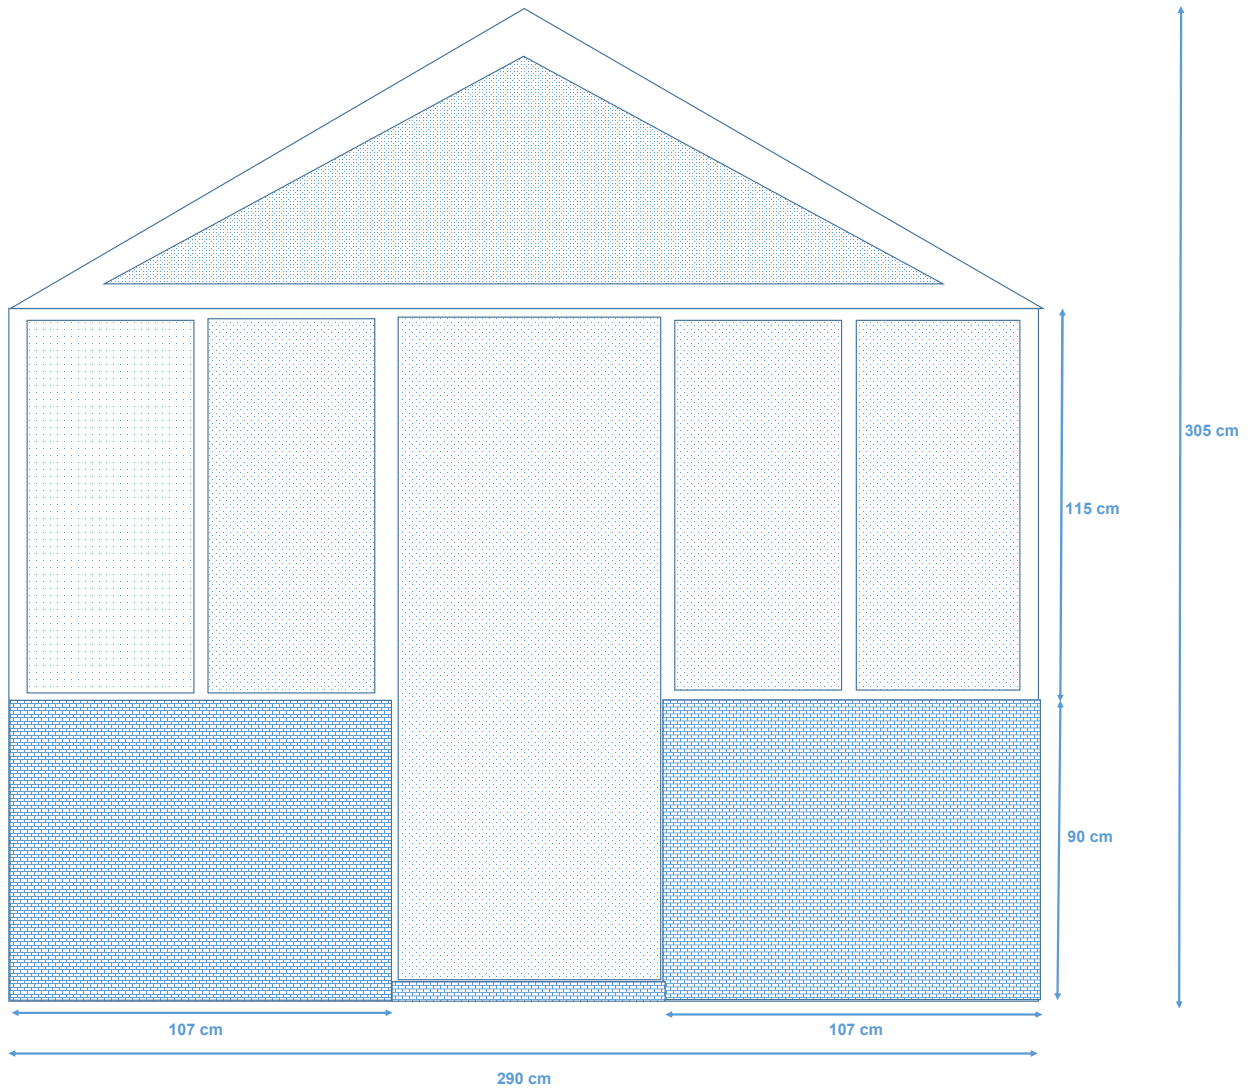

**PROPOSED FRONT PORCH  
DESIGN DRAWING**

**1 KINGS FARM AVENUE  
RICHMOND TW10 5AE**