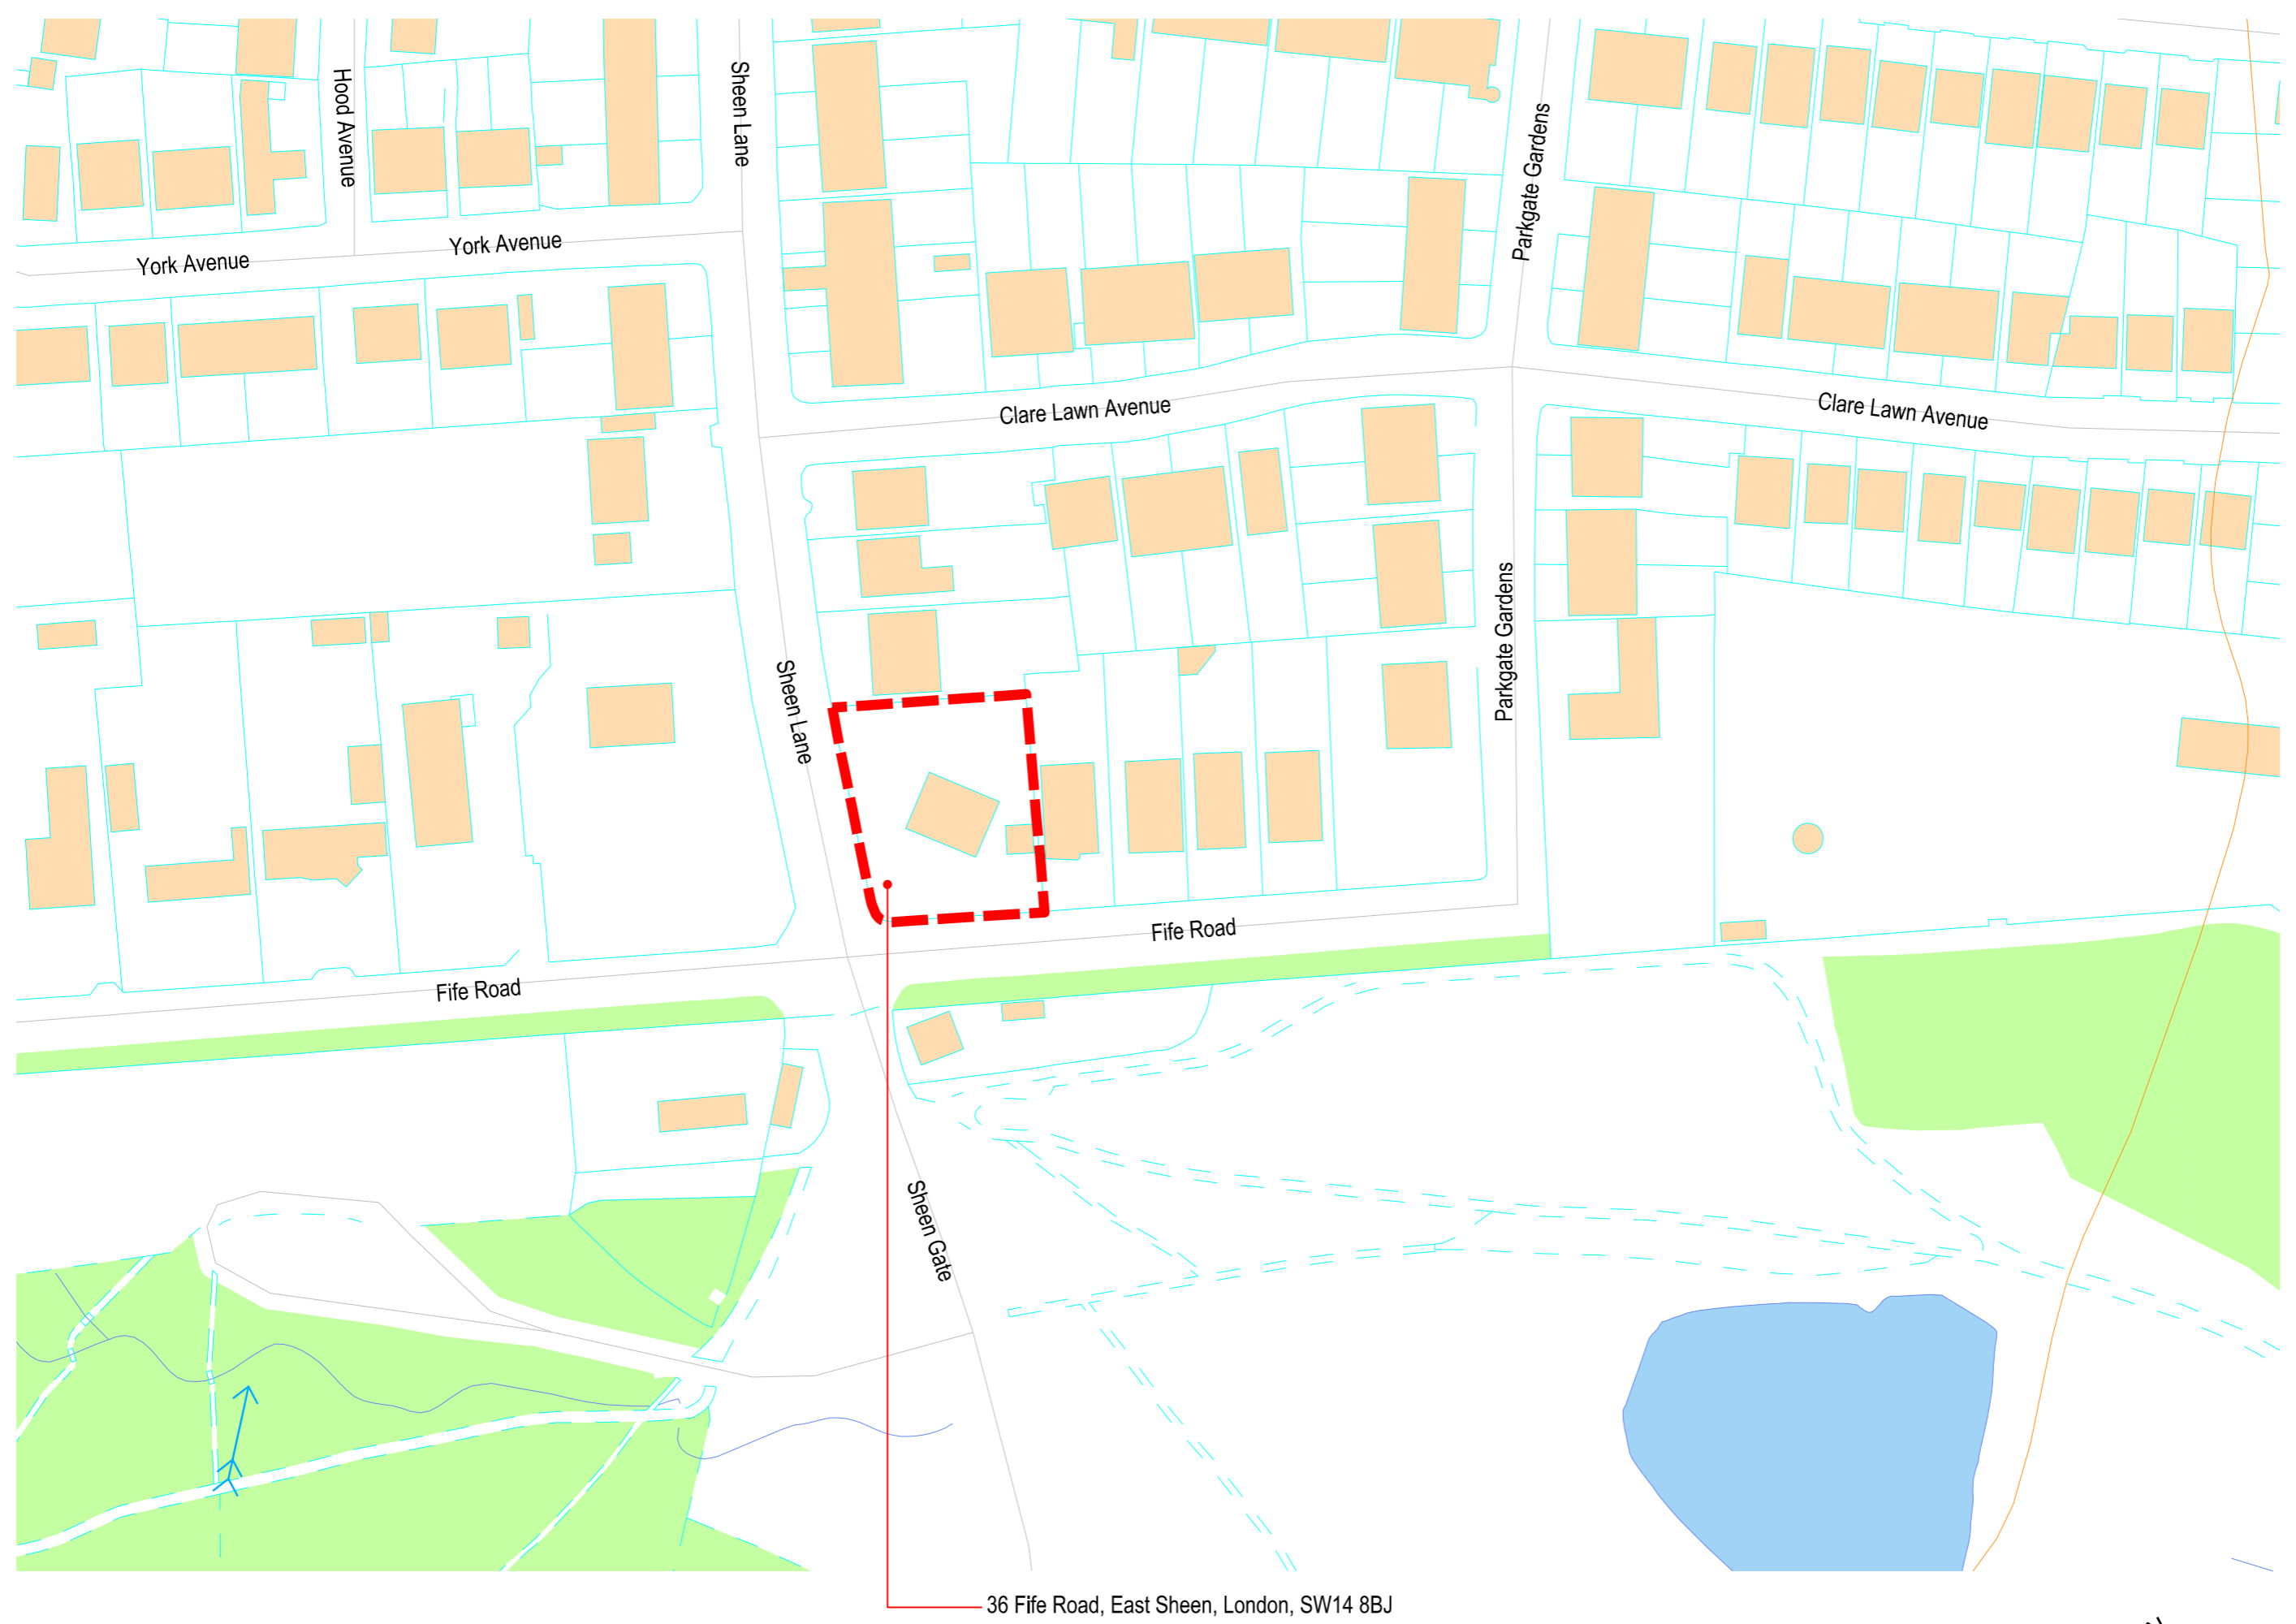

REV	DATE	DESCRIPTION

PROJECT TITLE:
 36 Fife Road, East Sheen
 London
 SW14 8BJ

DRAWING TITLE:
 Site Location Plan

DRAWN BY: EC	CHECKED BY: EC
SCALE: 1:1250	DATE: 23/09/2020
DRAWING NO: A-SL-011-xx-01	REVISION: 0

36 Fife Road, East Sheen, London, SW14 8BJ

01 Site Location Plan
 - 1 : 1250