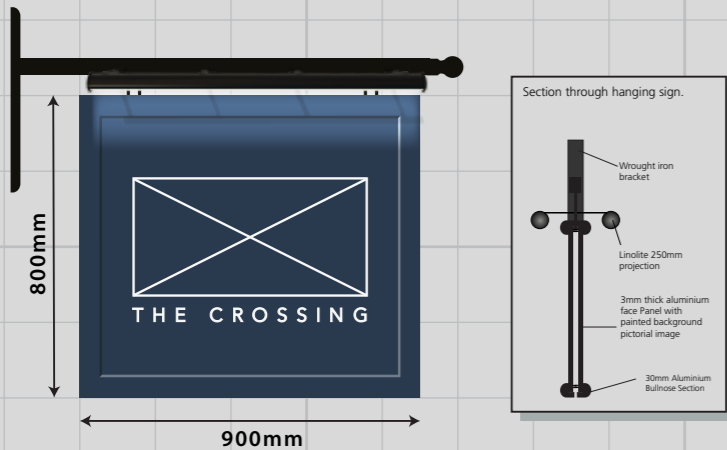

A ITEM A. ONE X NEW SET OF SIGNWRITING.
TWO X NEW LED FLOOD LIGHTS TO ILLUMINATE (SIGN E).

Size 2m X 1230mm. H.A.G 4.4m.

E ITEM E TWO X NEW LED WARM WHITE FLOOD LIGHTS.
H.A.G 6.6m.

F ITEM F. EXTERNAL SIGNWRITING.
Size 930mm x 1.1m.
H.A.G 800mm.

G ITEM G. THREE X NEW AWNINGS.
G1 Size 2.5m x 1m.
G2 Size 4.2m x 1m.
H.A.G 2.5m.

B ITEM B. ONE X NEW DOUBLE SIDED PROJECTING SIGN WITH VINYL DETAIL,
NEW BRACKET, ILLUMINATED BY LINOLITES.

Size 900mm x 800mm. H.A.G 4m.

C ITEM C. FOUR X NEW TRAY SIGNS WITH AMENITY TEXT.
SEVEN X NEW BLACK COWL LIGHTS TO ILLUMINATE.
Size 2.5m X 235mm. H.A.G 3.2m X3.
Size 1.2m X 235mm. H.A.G 3.2m.

D ITEM D. ONE X NEW VINYL
WELCOME/LOGO TO TRANSOME.
Size 600mm X 230mm. H.A.G 2.5M.