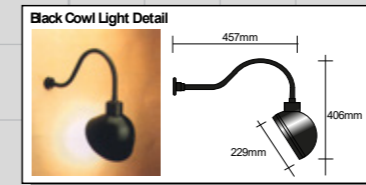

A ITEM A. ONE X NEW SET OF SIGNWRITING.
TWO X NEW LED FLOOD LIGHTS TO ILLUMINATE (SIGN E).

Size 2m X 1230mm. H.A.G 4.4m.

E ITEM E TWO X NEW LED WARM WHITE FLOOD LIGHTS.
H.A.G 6.6m.

F ITEM F. EXTERNAL SIGNWRITING.
Size 930mm x 1.1m.
H.A.G 800mm.

G ITEM G. THREE X NEW AWNINGS.
G1 Size 2.5m x 1m.
G2 Size 4.2m x 1m.
H.A.G 2.5m.

B ITEM B. ONE X NEW DOUBLE SIDED PROJECTING SIGN WITH VINYL DETAIL,
NEW BRACKET, ILLUMINATED BY LINOLITES.

Size 900mm x 800mm. H.A.G 4m.

C ITEM C. FOUR X NEW TRAY SIGNS WITH AMENITY TEXT.
SEVEN X NEW BLACK COWL LIGHTS TO ILLUMINATE.
Size 2.5m X 235mm. H.A.G 3.2m X3.
Size 1.2m X 235mm. H.A.G 3.2m.

D ITEM D. ONE X NEW VINYL
WELCOME/LOGO TO TRANSOME.
Size 600mm X 230mm. H.A.G 2.5M.