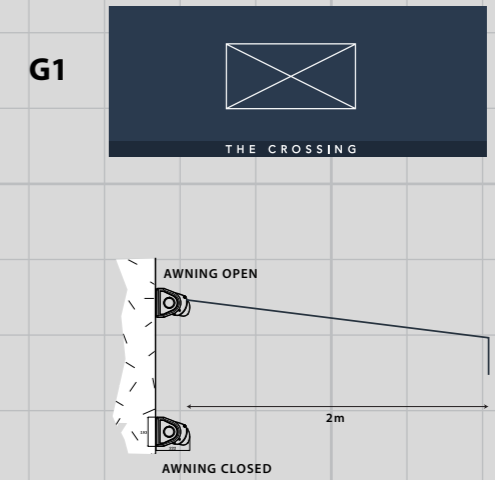

A ITEM A. ONE X NEW SET OF SIGNWRITING.
TWO X NEW LED FLOOD LIGHTS TO ILLUMINATE (SIGN E).

Size 2m X 1230mm. H.A.G 4.4m.

E ITEM E TWO X NEW LED WARM WHITE FLOOD LIGHTS.
H.A.G 6.6m.

F ITEM F. EXTERNAL SIGNWRITING.
Size 930mm x 1.1m.
H.A.G 800mm.

G ITEM G. THREE X NEW AWNINGS.
G1 Size 2.5m x 1m.
G2 Size 4.2m x 1m.
H.A.G 2.5m.

B ITEM B. ONE X NEW DOUBLE SIDED PROJECTING SIGN WITH VINYL DETAIL,
NEW BRACKET, ILLUMINATED BY LINOLITES.

Size 900mm x 800mm. H.A.G 4m.

C ITEM C. FOUR X NEW TRAY SIGNS WITH AMENITY TEXT.
SEVEN X NEW BLACK COWL LIGHTS TO ILLUMINATE.
Size 2.5m X 235mm. H.A.G 3.2m X3.
Size 1.2m X 235mm. H.A.G 3.2m.

D ITEM D. ONE X NEW VINYL
WELCOME/LOGO TO TRANSOME.
Size 600mm X 230mm. H.A.G 2.5M.