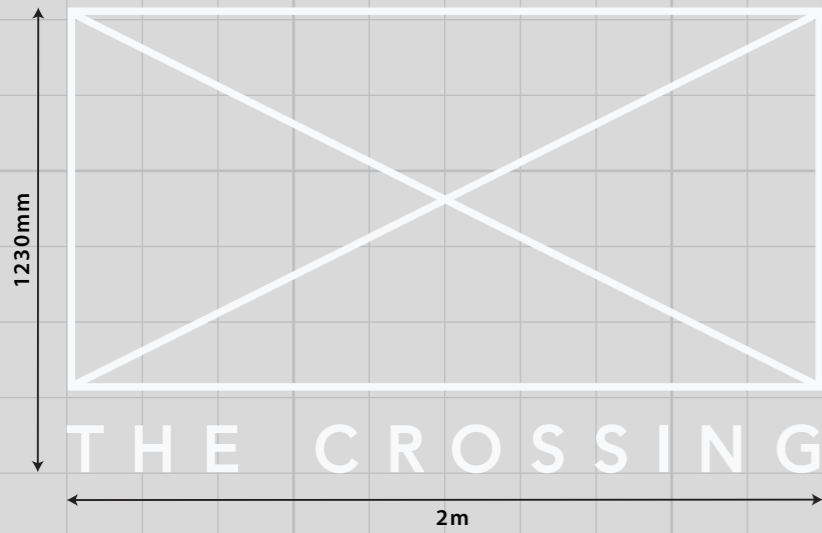

A ITEM A. ONE X NEW SET OF SIGNWRITING.
TWO X NEW LED FLOOD LIGHTS TO ILLUMINATE (SIGN E).

Size 2m X 1230mm. H.A.G 4.4m.

E ITEM E TWO X NEW LED WARM WHITE FLOOD LIGHTS.
H.A.G 6.6m.

F ITEM F. EXTERNAL SIGNWRITING.
Size 930mm x 1.1m.
H.A.G 800mm.

G ITEM G. THREE X NEW AWNINGS.
G1 Size 2.5m x 1m.
G2 Size 4.2m x 1m.
H.A.G 2.5m.

B ITEM B. ONE X NEW DOUBLE SIDED PROJECTING SIGN WITH VINYL DETAIL,
NEW BRACKET, ILLUMINATED BY LINOLITES.

Size 900mm x 800mm. H.A.G 4m.