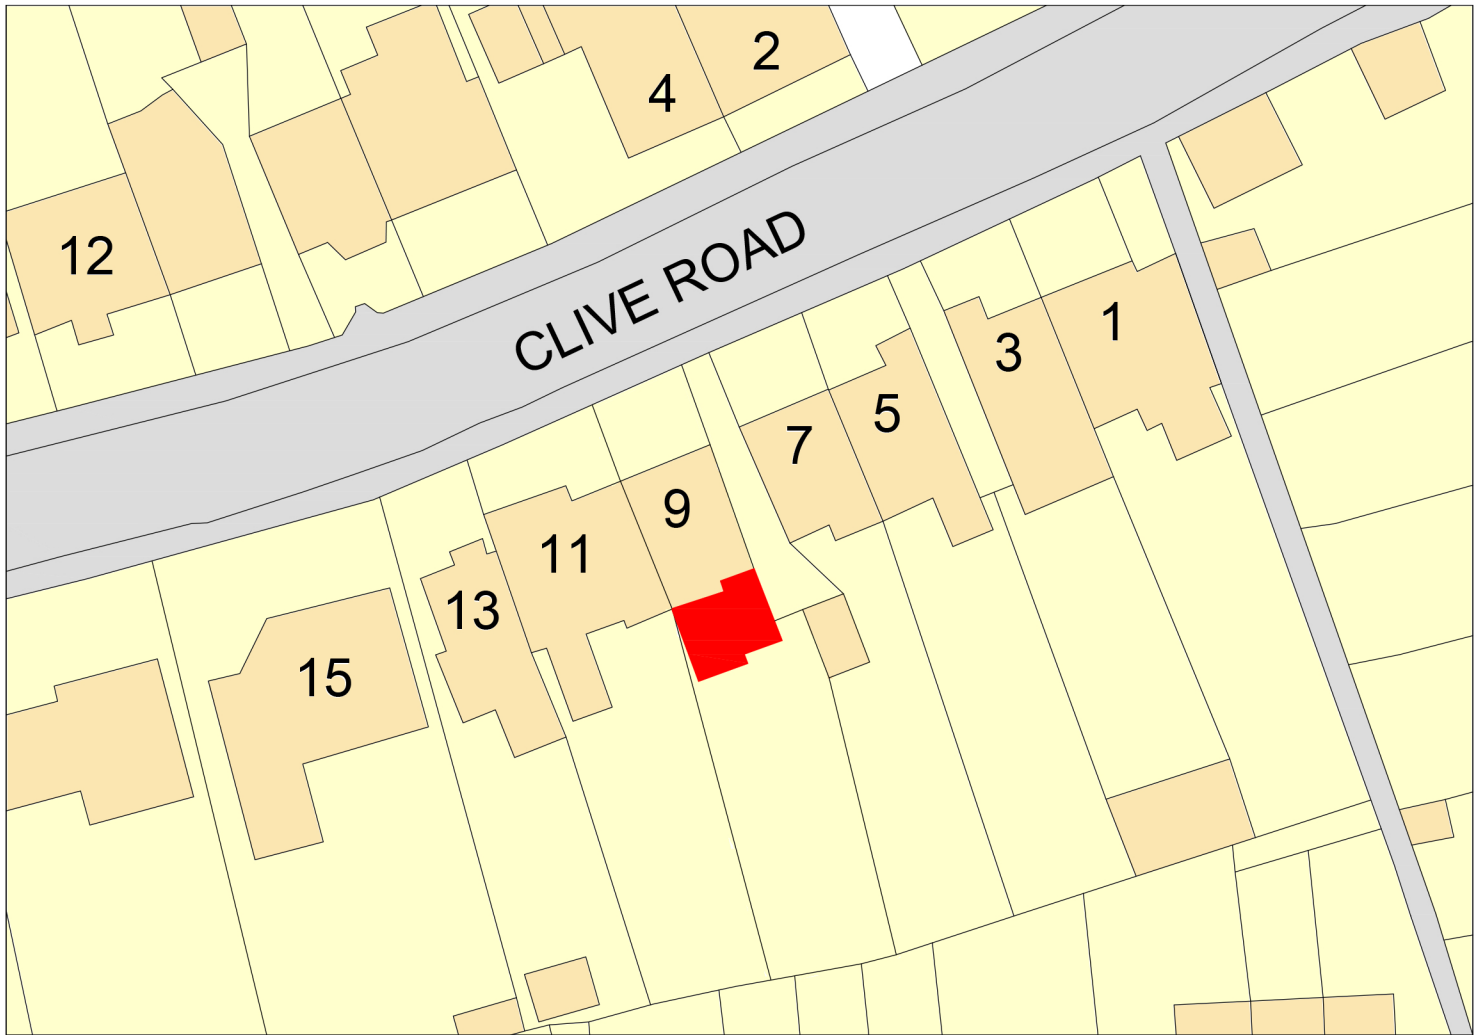

BLOCK PLAN
9 Clive Road, Twickenham, TW1 4SQ

0 25 m 50 m

SCALE 1:500

N