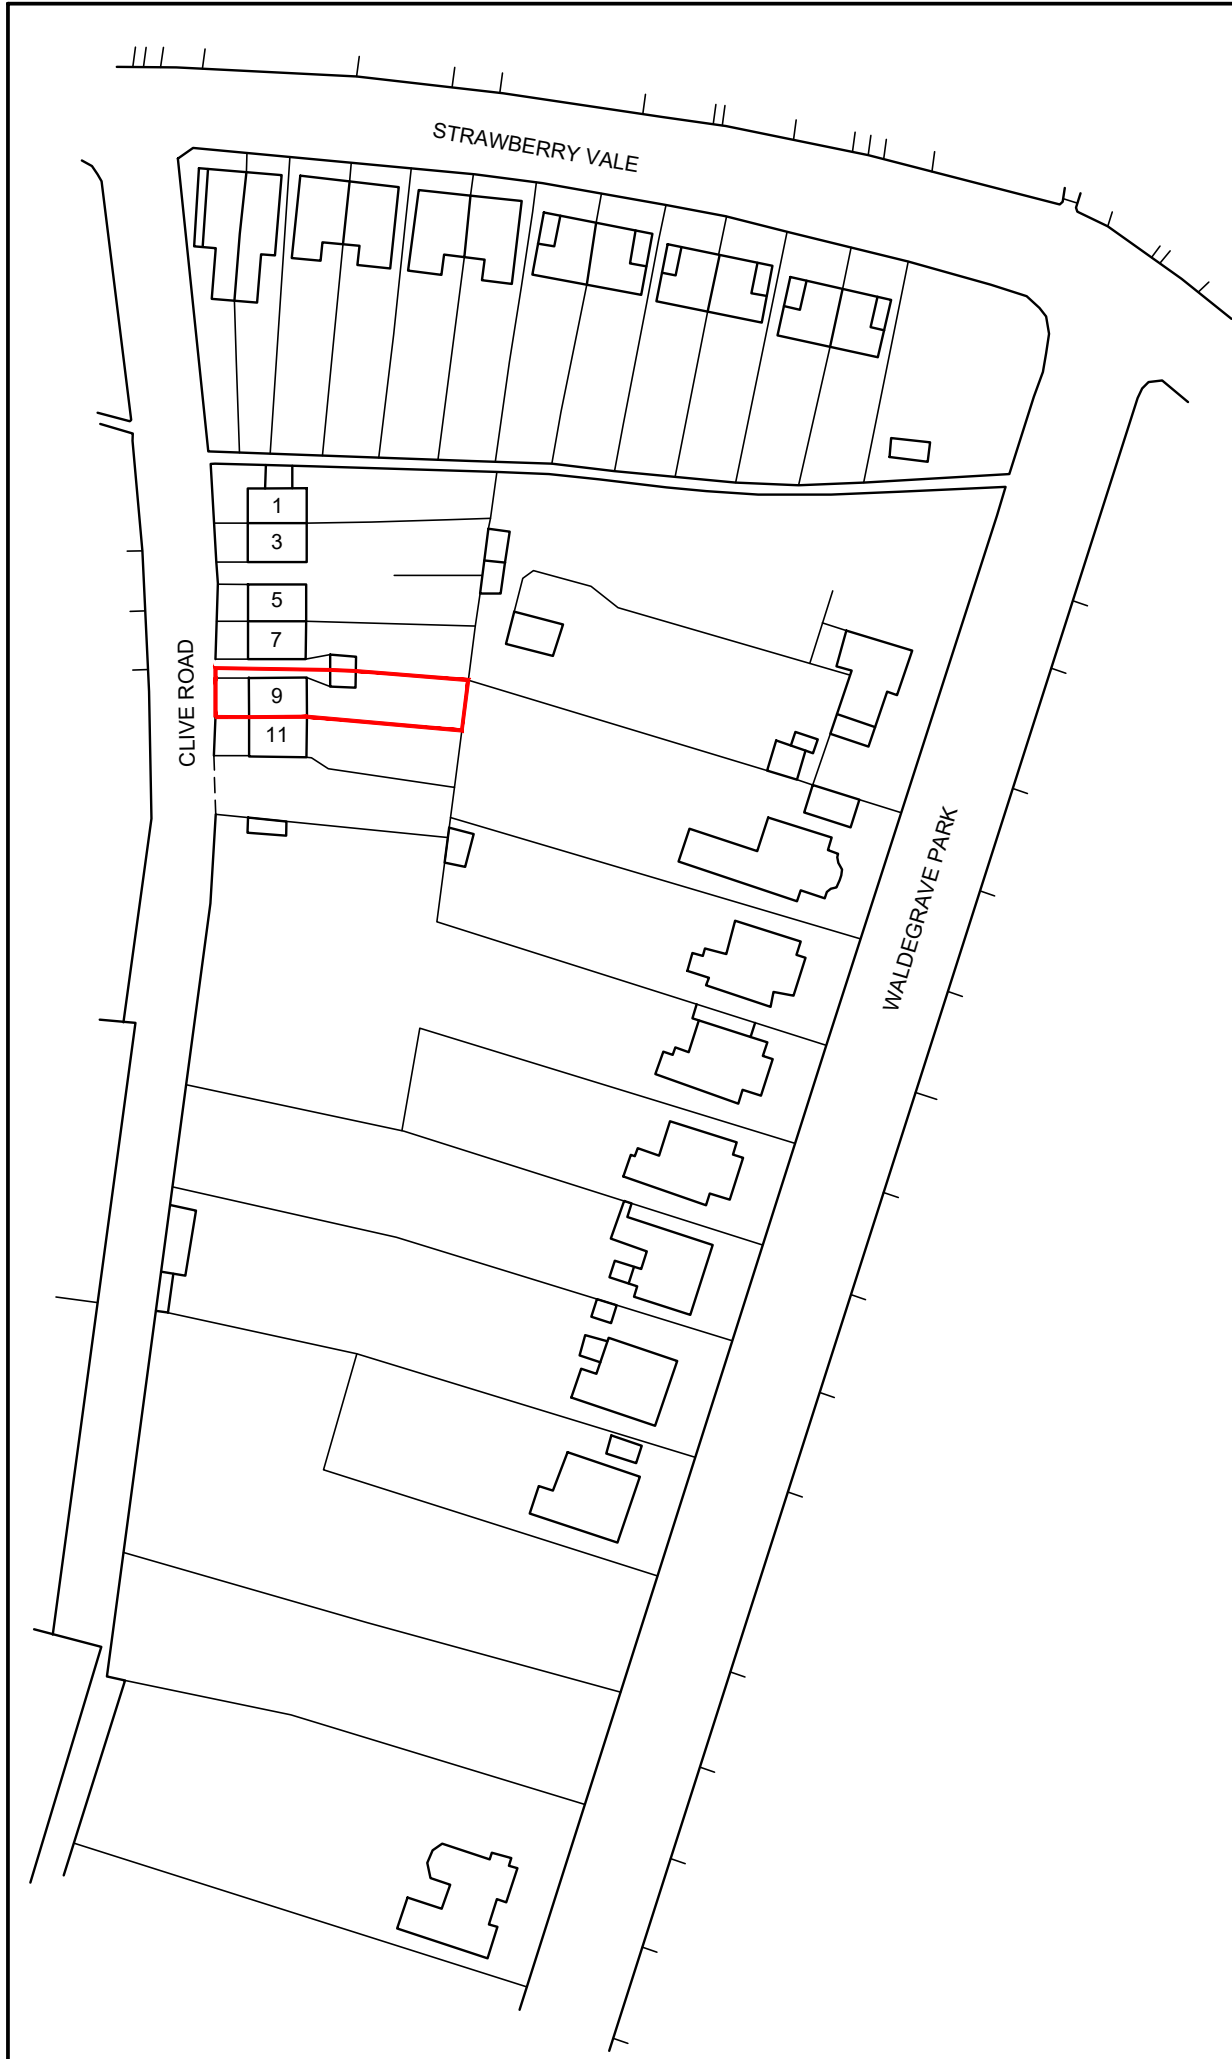

SITE PLAN_9 CLIVE ROAD, TWICKENHAM, TW1 4SQ

0 25 m 50 m

SCALE 1:1250