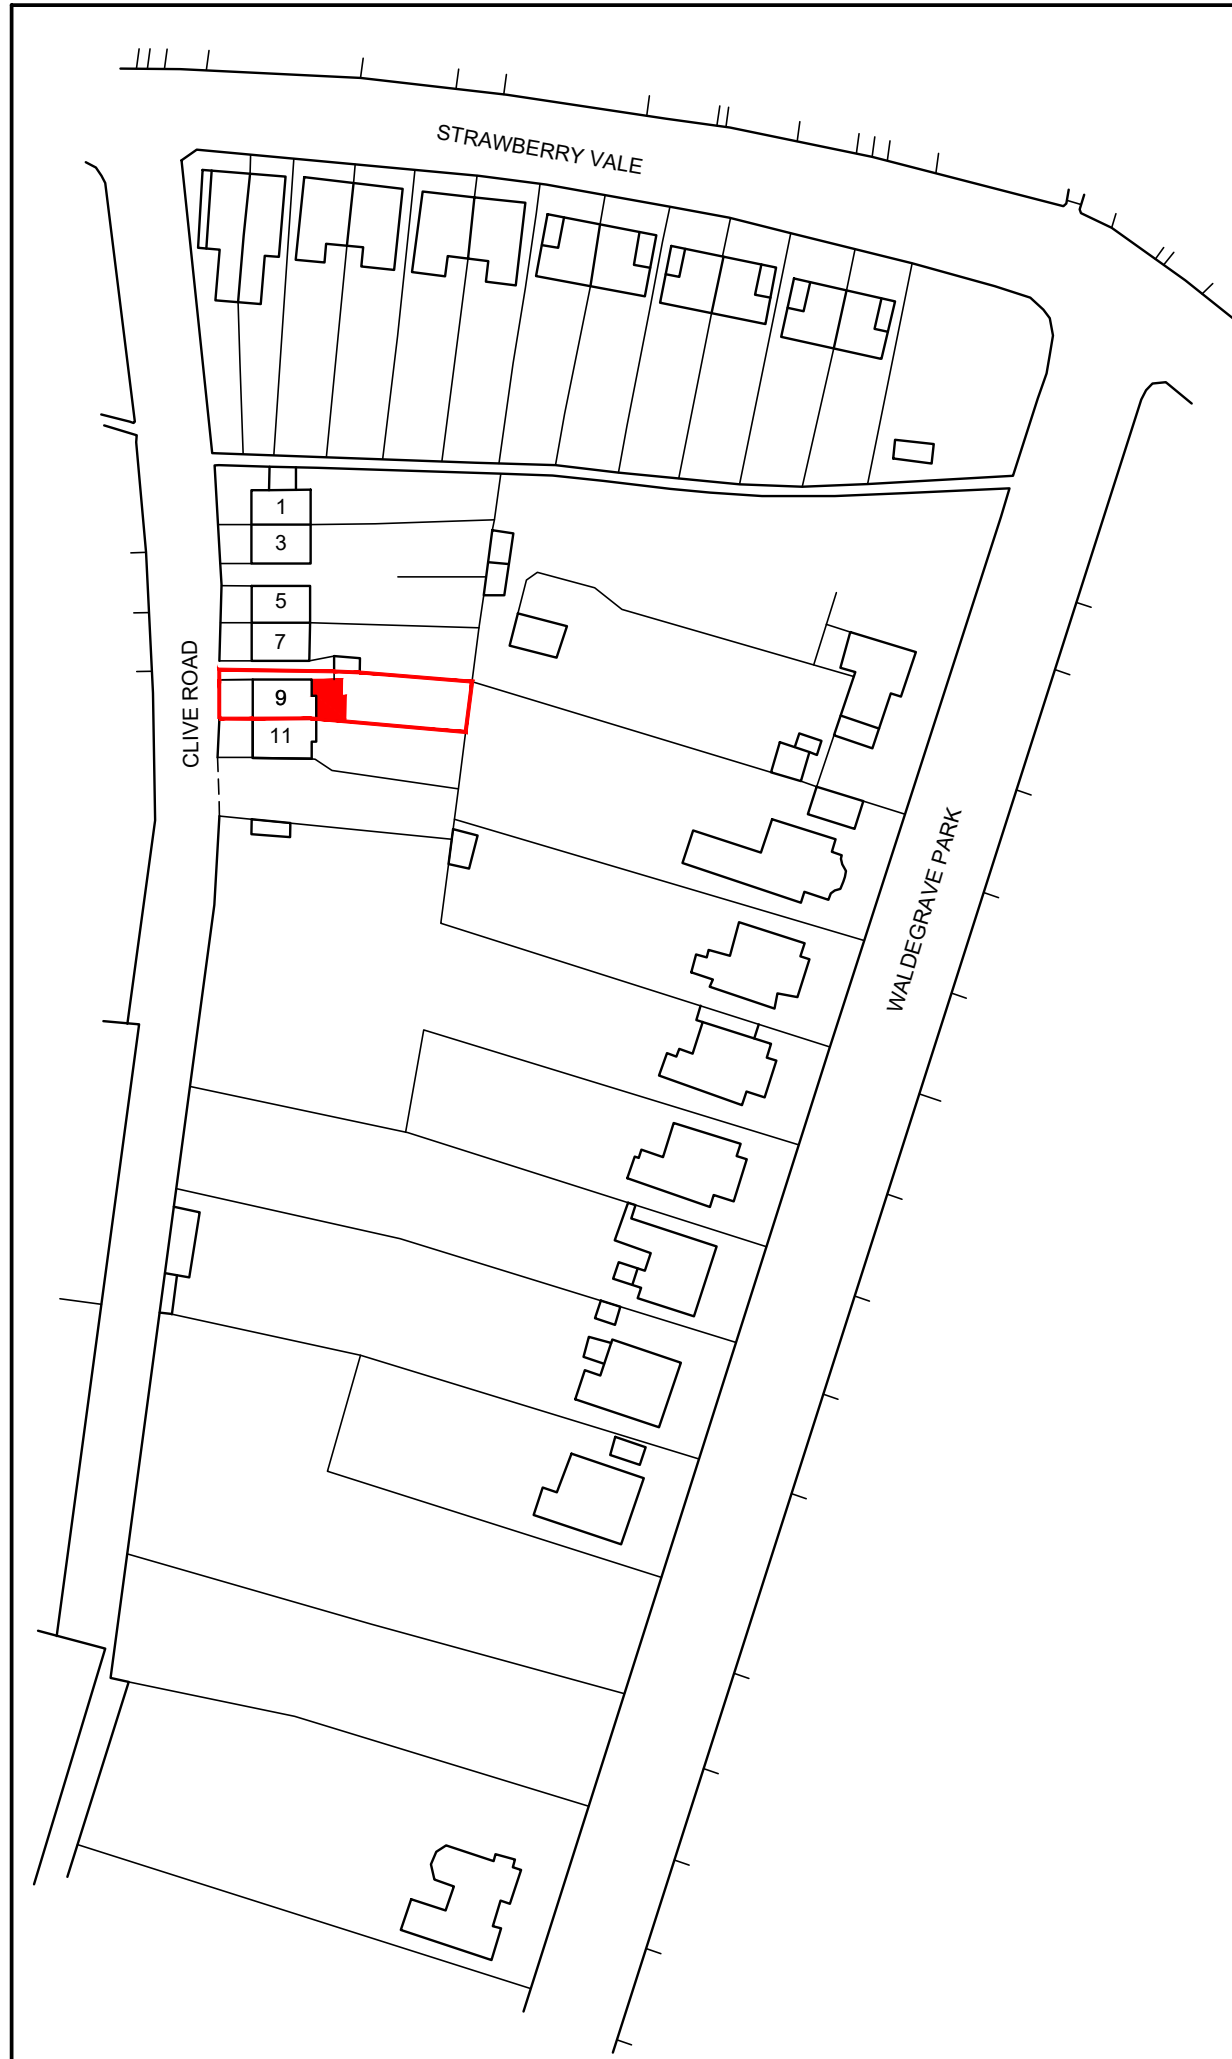

SITE PLAN_9 CLIVE ROAD, TWICKENHAM, TW1 4SQ

0 25 m 50 m

SCALE 1:1250