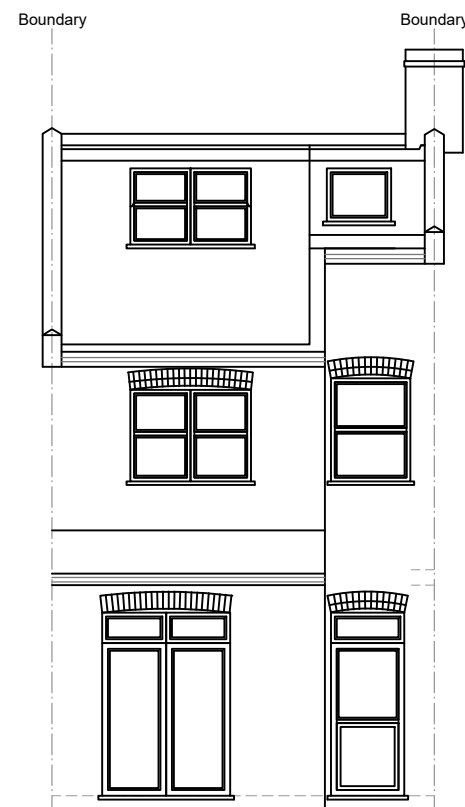

EXISTING ELEVATION SIDE A
SCALE 1:100

EXISTING ELEVATION SIDE B
SCALE 1:100

EXISTING FRONT ELEVATION
SCALE 1:100

EXISTING REAR ELEVATION
SCALE 1:100

6 Winsham Grove,
London, SW11 6ND

www.FastPlansUK.co.uk

Project:

EXTENSION

Address:

3 PAYNESFIELD AVE
SW14 8DW

Scale:

1:100 @ A3

Dwg. no:

A05

Drawn by: