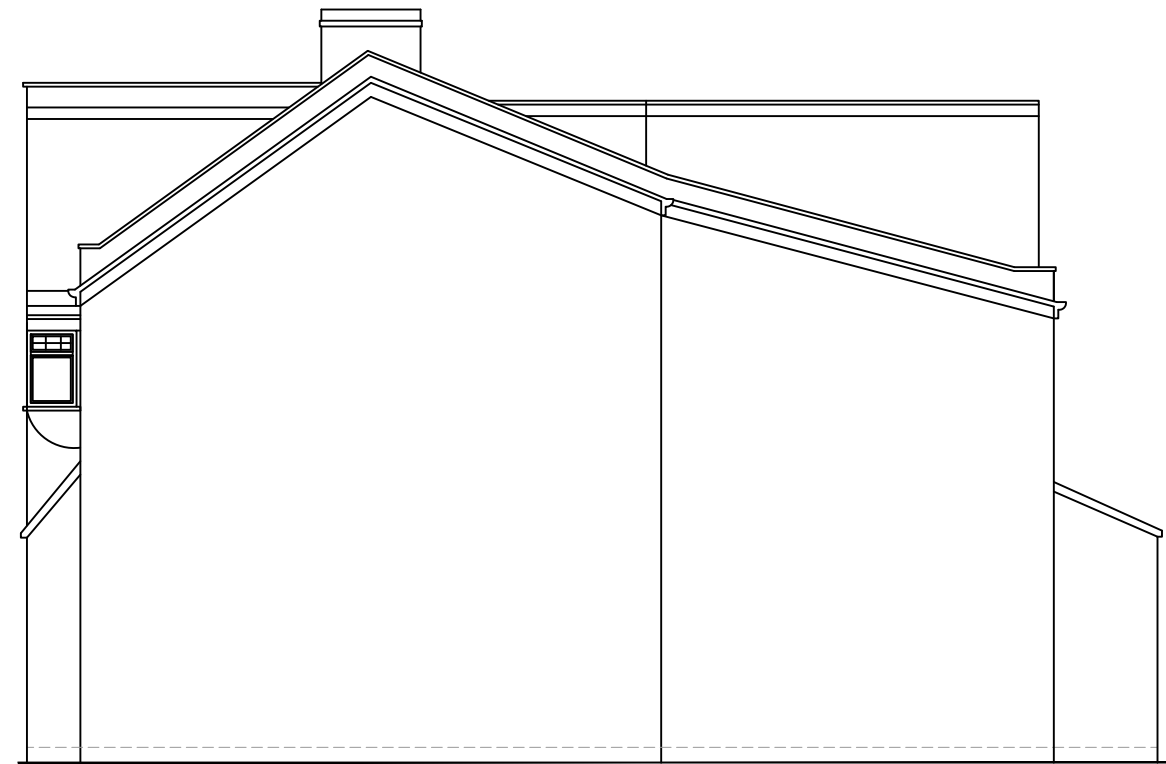

EXISTING ELEVATION SIDE A
SCALE 1:100

EXISTING ELEVATION SIDE B
SCALE 1:100

EXISTING FRONT ELEVATION
SCALE 1:100

EXISTING REAR ELEVATION
SCALE 1:100

6 Winsham Grove,
London, SW11 6ND

www.FastPlansUK.co.uk

Project:

EXTENSION

Address:

3 PAYNESFIELD AVE
SW14 8DW

Scale:

1:100 @ A3

Dwg. no:

A05

Drawn by: