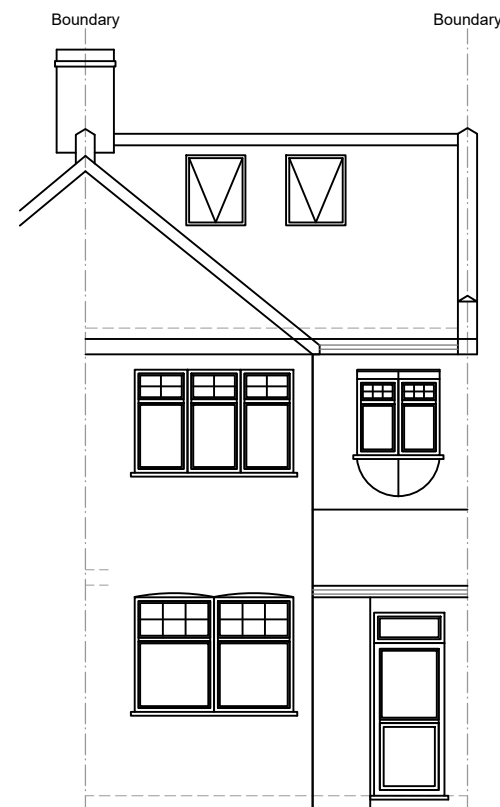

EXISTING ELEVATION SIDE A
SCALE 1:100

EXISTING ELEVATION SIDE B
SCALE 1:100

EXISTING FRONT ELEVATION
SCALE 1:100

EXISTING REAR ELEVATION
SCALE 1:100

6 Winsham Grove,
London, SW11 6ND

www.FastPlansUK.co.uk

Project:

EXTENSION

Address:

3 PAYNESFIELD AVE
SW14 8DW

Scale:

1:100 @ A3

Dwg. no:

A05

Drawn by: