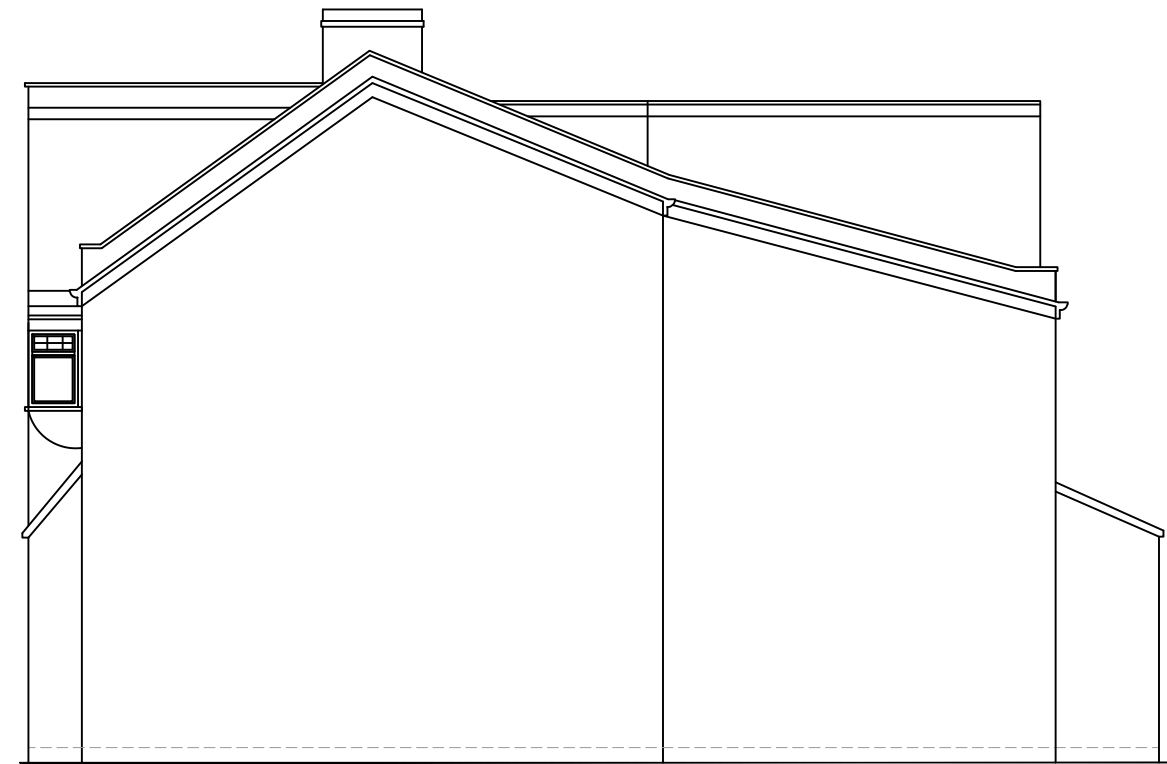

PROPOSED ELEVATION SIDE A  
SCALE 1:100

PROPOSED ELEVATION SIDE B  
SCALE 1:100

PROPOSED FRONT ELEVATION  
SCALE 1:100

PROPOSED REAR ELEVATION  
SCALE 1:100

6 Winsham Grove,  
London, SW11 6ND

[www.FastPlansUK.co.uk](http://www.FastPlansUK.co.uk)

Project:  
EXTENSION

Address:  
3 PAYNESFIELD AVE  
SW14 8DW

Scale: 1:100 @ A3      Dwg. no: A06

Drawn by: O.B.S      Date Drawn: 27-APR-2021

For Drawings Tel: 020 3542 1777

E-mail: [plans@FastPlansUK.co.uk](mailto:plans@FastPlansUK.co.uk)