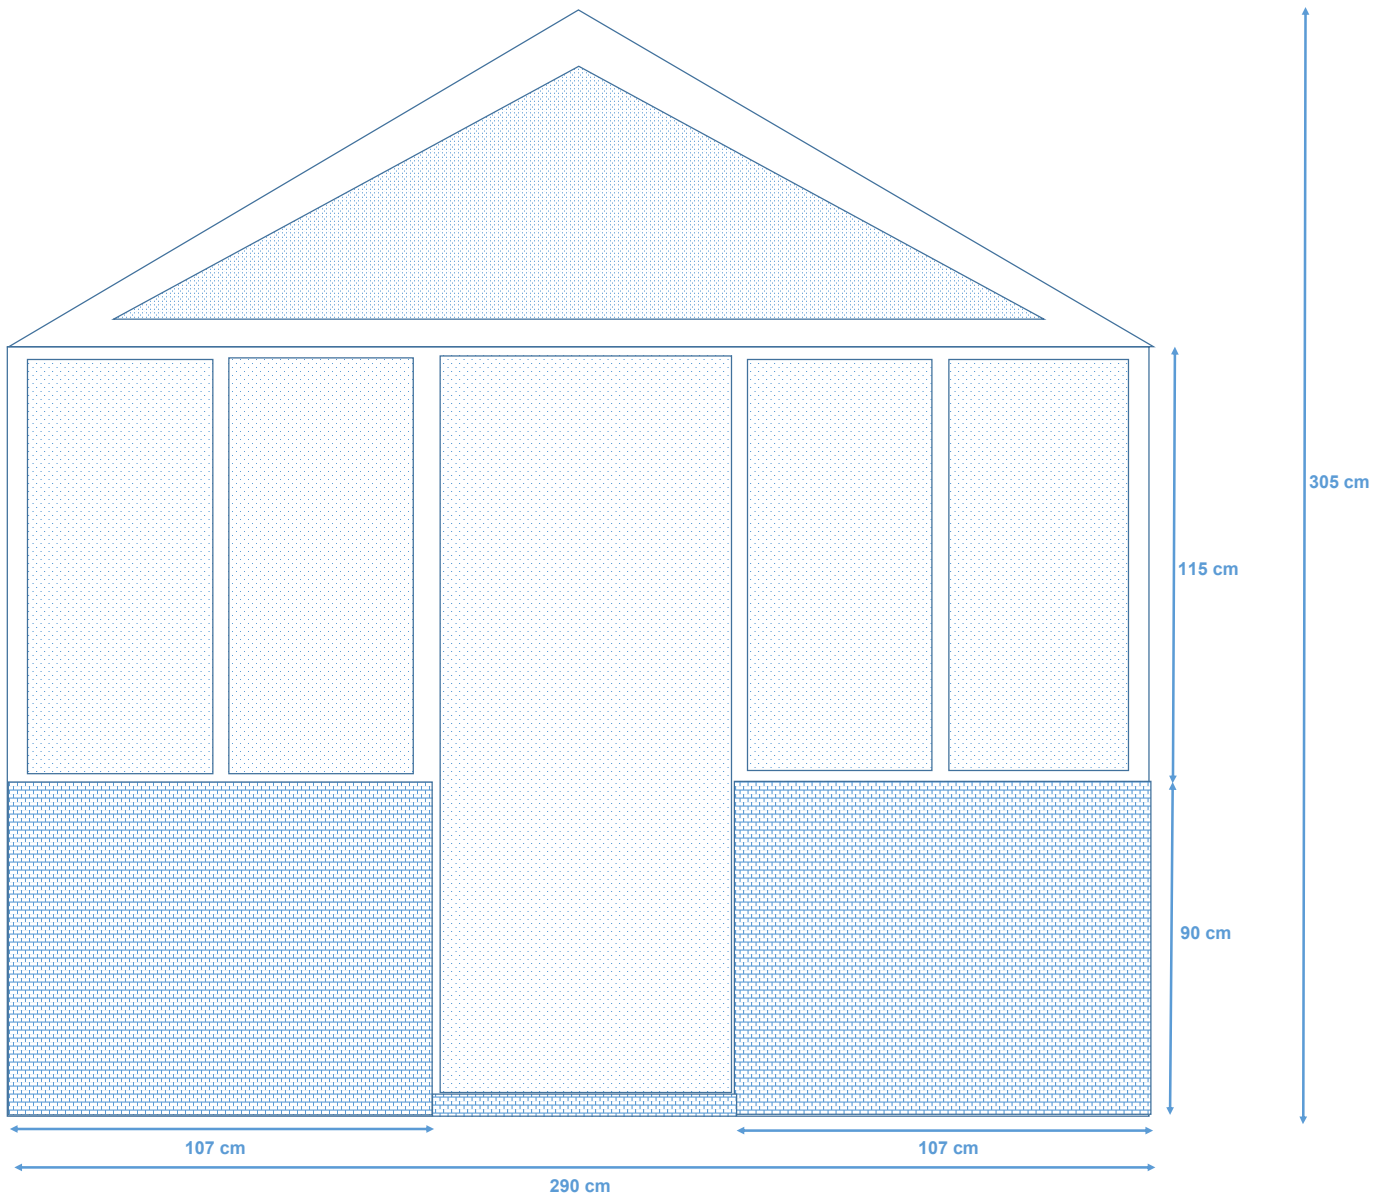

PROPOSED FRONT PORCH
DESIGN DRAWING - FRONT ASPECT

ASPECT LOOKING WEST

1 KINGS FARM AVENUE
RICHMOND TW10 5AE