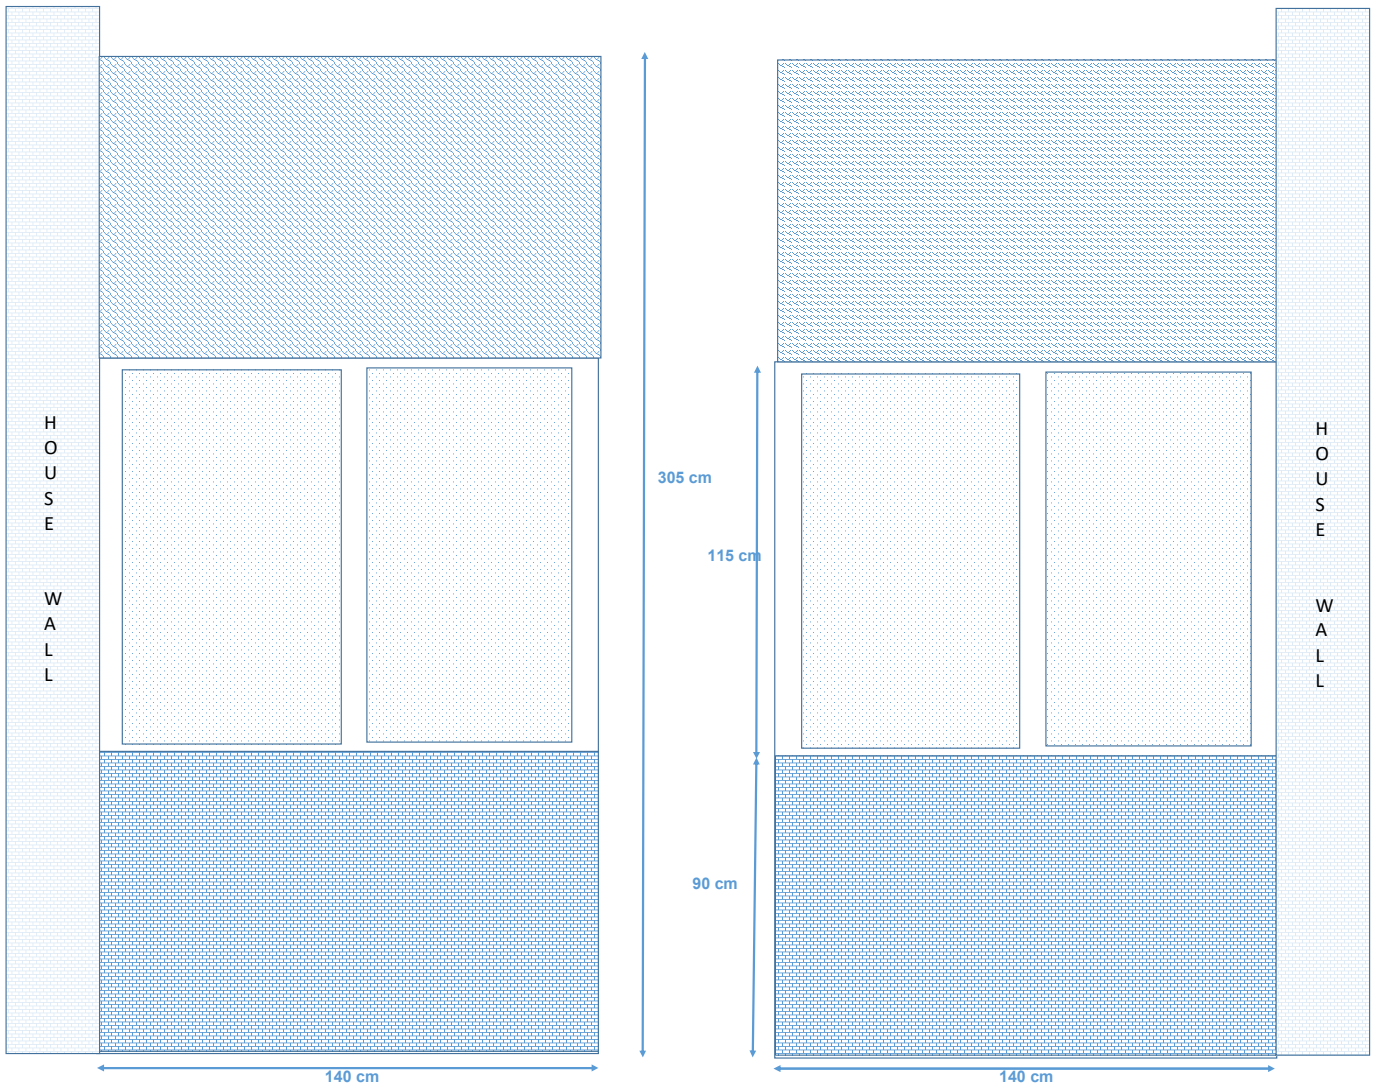

PROPOSED FRONT PORCH
DESIGN DRAWING - SIDE ASPECTS

ASPECT LOOKING NORTH

ASPECT LOOKING SOUTH

1 KINGS FARM AVENUE
RICHMOND TW10 5AE