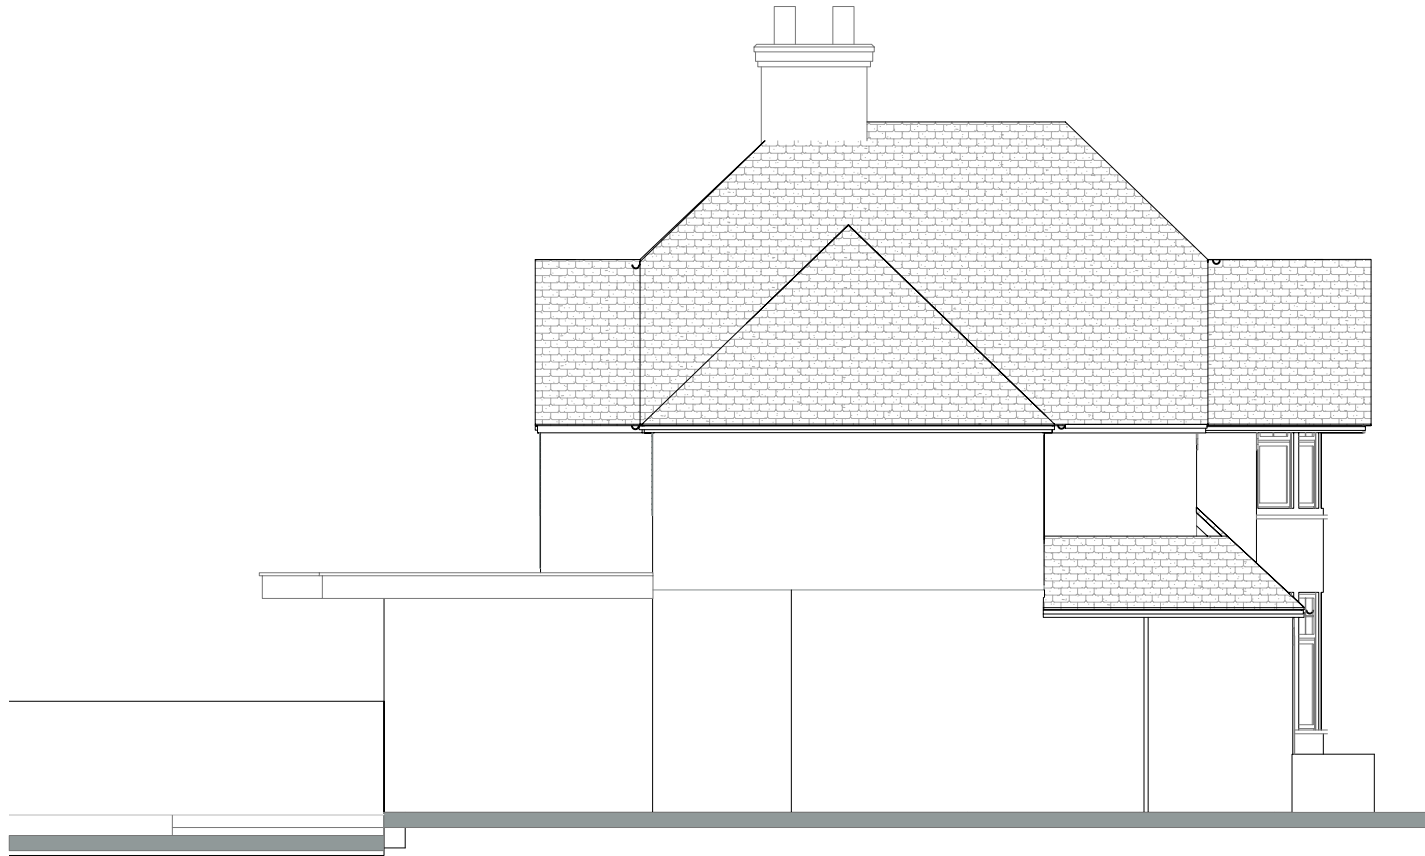

SCALE BAR

GENERAL NOTES: Do not scale from this drawing.
Dimensions must be checked on site.
This drawing is copyright of Grainne O'Keeffe Architects.
This drawing cannot be copied or used in any way without the
express permission of Grainne O'Keeffe Architects.
Neighbouring properties not surveyed unless stated

Rev No

Drawing Name
Left side elevation Existing

Dwg No
08

Scale
1:100

Last Edited:
19/3/21
11:15:30