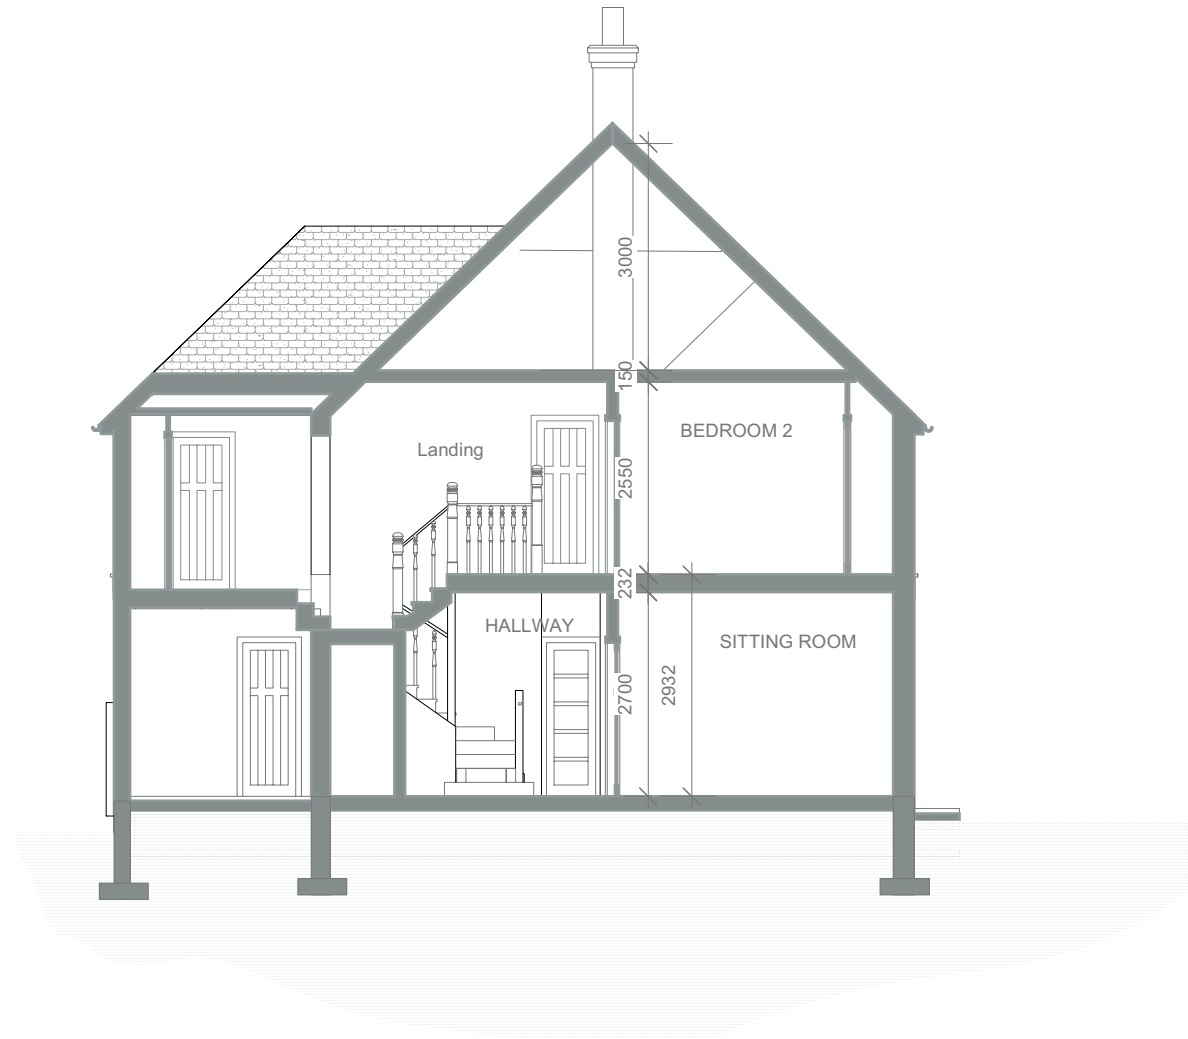

SCALE BAR

GENERAL NOTES: Do not scale from this drawing.
 Dimensions must be checked on site.
 This drawing is copyright of Grainne O'Keeffe Architects.
 This drawing cannot be copied or used in any way without the
 express permission of Grainne O'Keeffe Architects.
 Neighbouring properties not surveyed unless stated

Job No
2021-10

Dwg No Scale
09 1:100

Revisions

Rev No

Last Edited:
**29/3/21
 10:39:44**