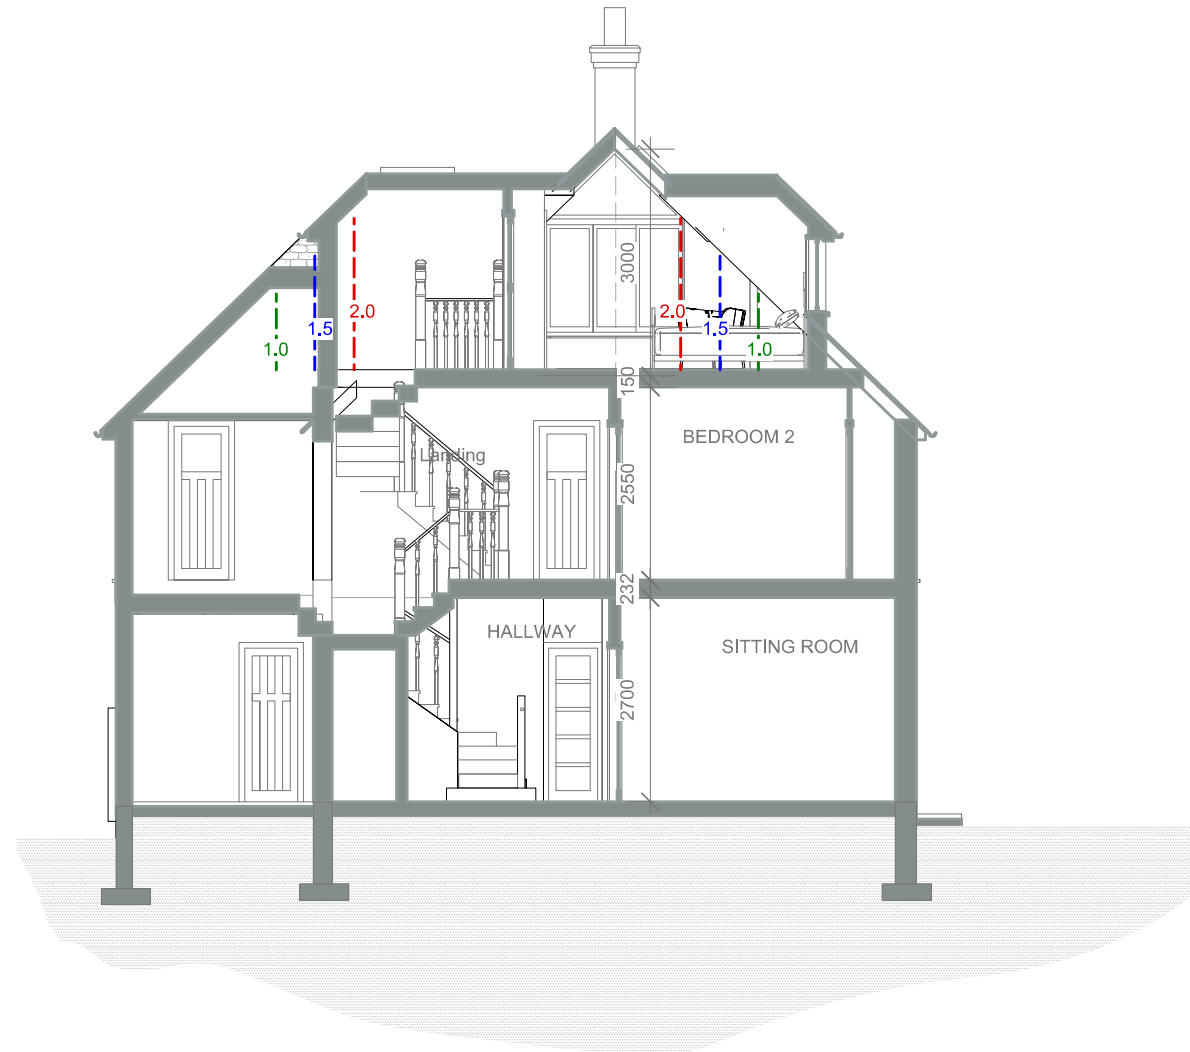

SCALE BAR

GENERAL NOTES: Do not scale from this drawing.
 Dimensions must be checked on site.
 This drawing is copyright of Grainne O'Keeffe Architects.
 This drawing cannot be copied or used in any way without the
 express permission of Grainne O'Keeffe Architects.
 Neighbouring properties not surveyed unless stated

Job No
2021-10

Dwg No Scale
19 1:100

Revisions

Rev No

Last Edited:
**14/5/21
 11:16:40**