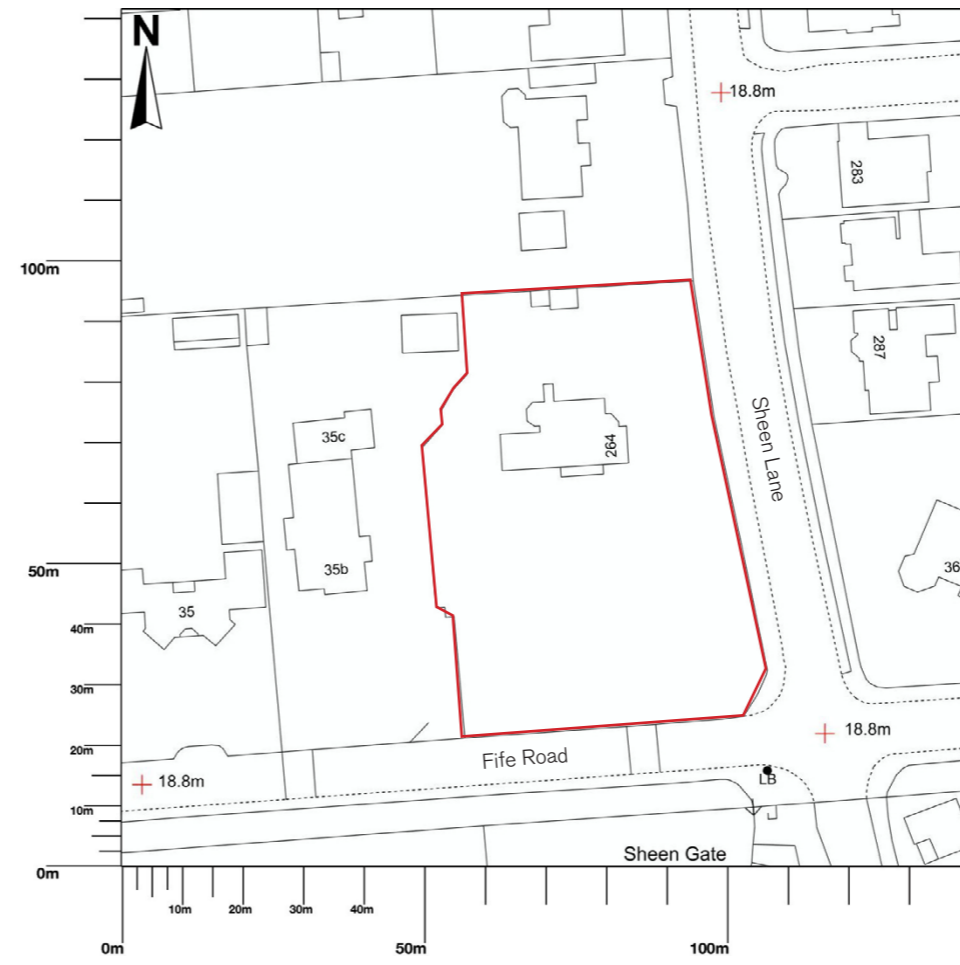

Sheengate 264 Sheen Lane London SW14 8RL

Scale 1:1250