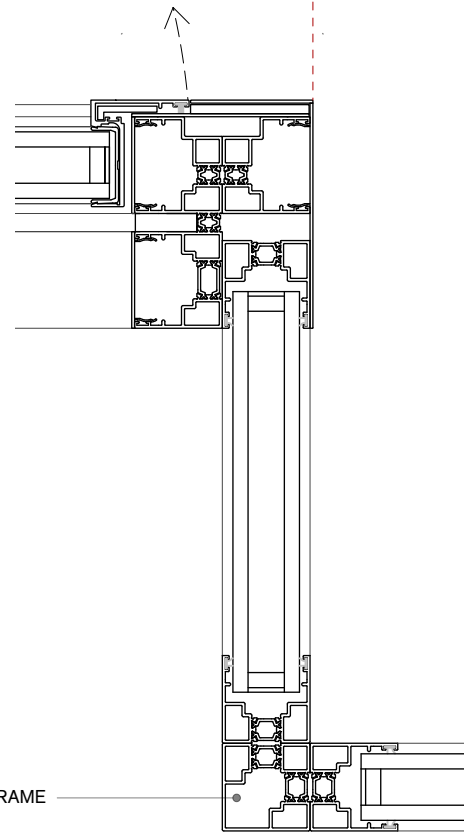

FIXED GLAZING PLAN  
scale 1:40

FIXED GLAZING SECTION  
scale 1:40

DETAILS  
scale 1:5

METAL FRAMED FIXED WINDOW  
DOUBLE GLAZED FIXED WINDOW

METAL CORNER FRAME

1

2

3