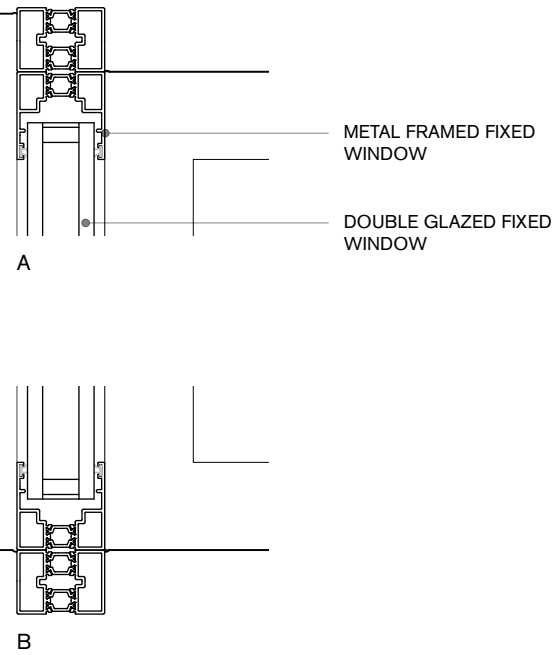

FIXED GLAZING PLAN  
scale 1:40

FIXED GLAZING SECTION  
scale 1:40

DETAILS  
scale 1:5

METAL FRAMED FIXED WINDOW  
DOUBLE GLAZED FIXED WINDOW

METAL CORNER FRAME

1

2

3