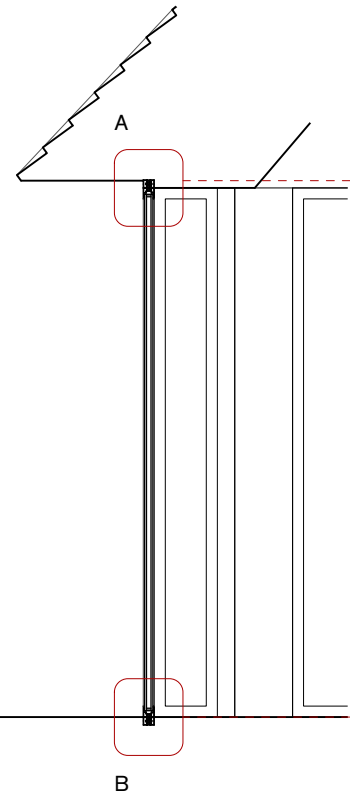

FIXED GLAZING PLAN  
scale 1:40

FIXED GLAZING SECTION  
scale 1:40

DETAILS  
scale 1:5

METAL FRAMED FIXED WINDOW  
DOUBLE GLAZED FIXED WINDOW

METAL CORNER FRAME

1

2

3