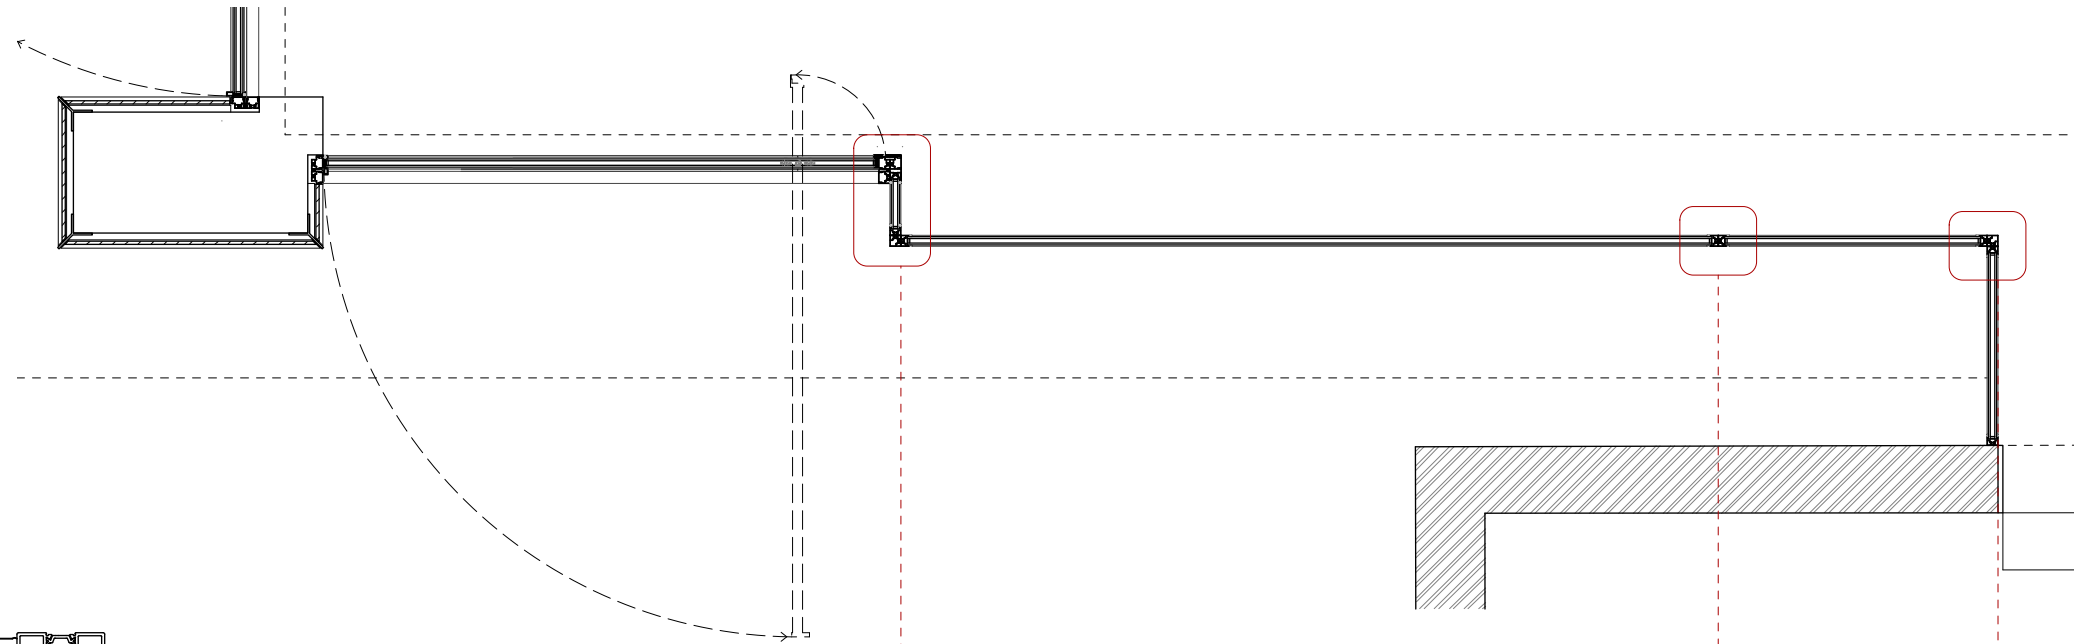

FIXED GLAZING PLAN  
scale 1:40

FIXED GLAZING SECTION  
scale 1:40

DETAILS  
scale 1:5

METAL FRAMED FIXED WINDOW  
DOUBLE GLAZED FIXED WINDOW

METAL CORNER FRAME

1

2

3