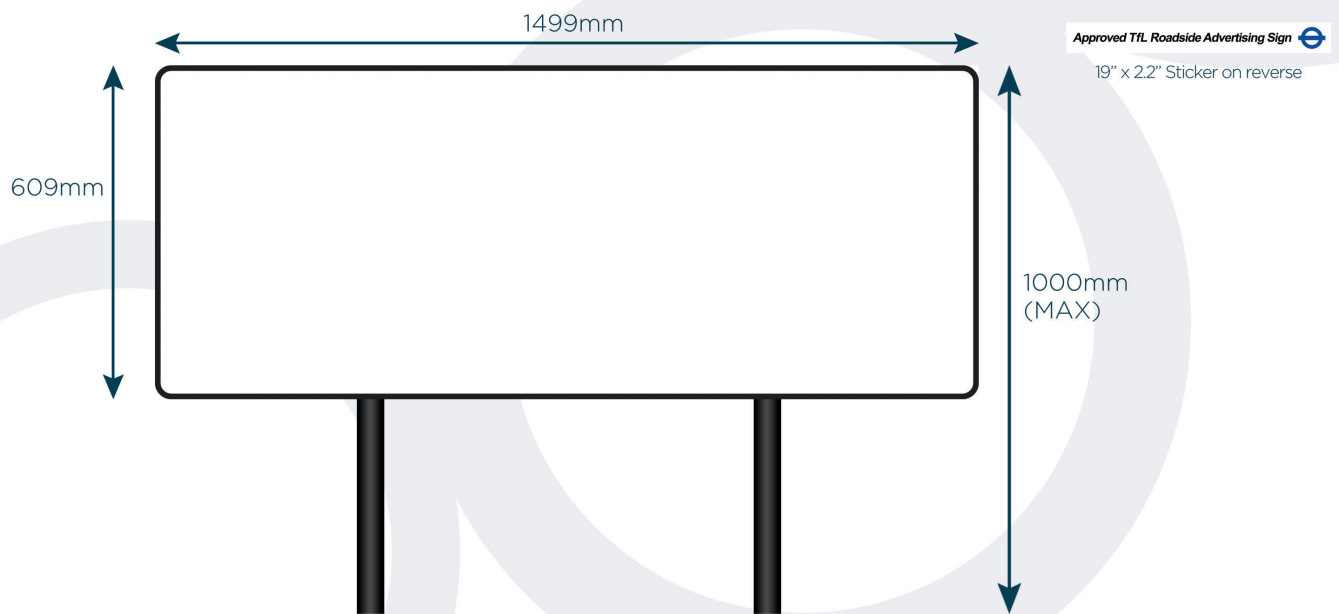

TFL Sign Specification

Scale 1:10
59" x 24"

- Signs mounted on 1250mm x 50mm diameter black posts. Non-Illuminated / Non-Reflective signage. (Matt finish)
- Signs will be positioned a minimum of 1000mm away from the roundabout edge.
- Total overall height of signs from ground level no more than 1000mm
- Sponsors permitted to display company name and logo, short message and contact details (Website / Address / Telephone Number)
- Signs fascia will be produced in full colour on digitally printed vinyl and applied to a 3mm di-bond aluminium board.