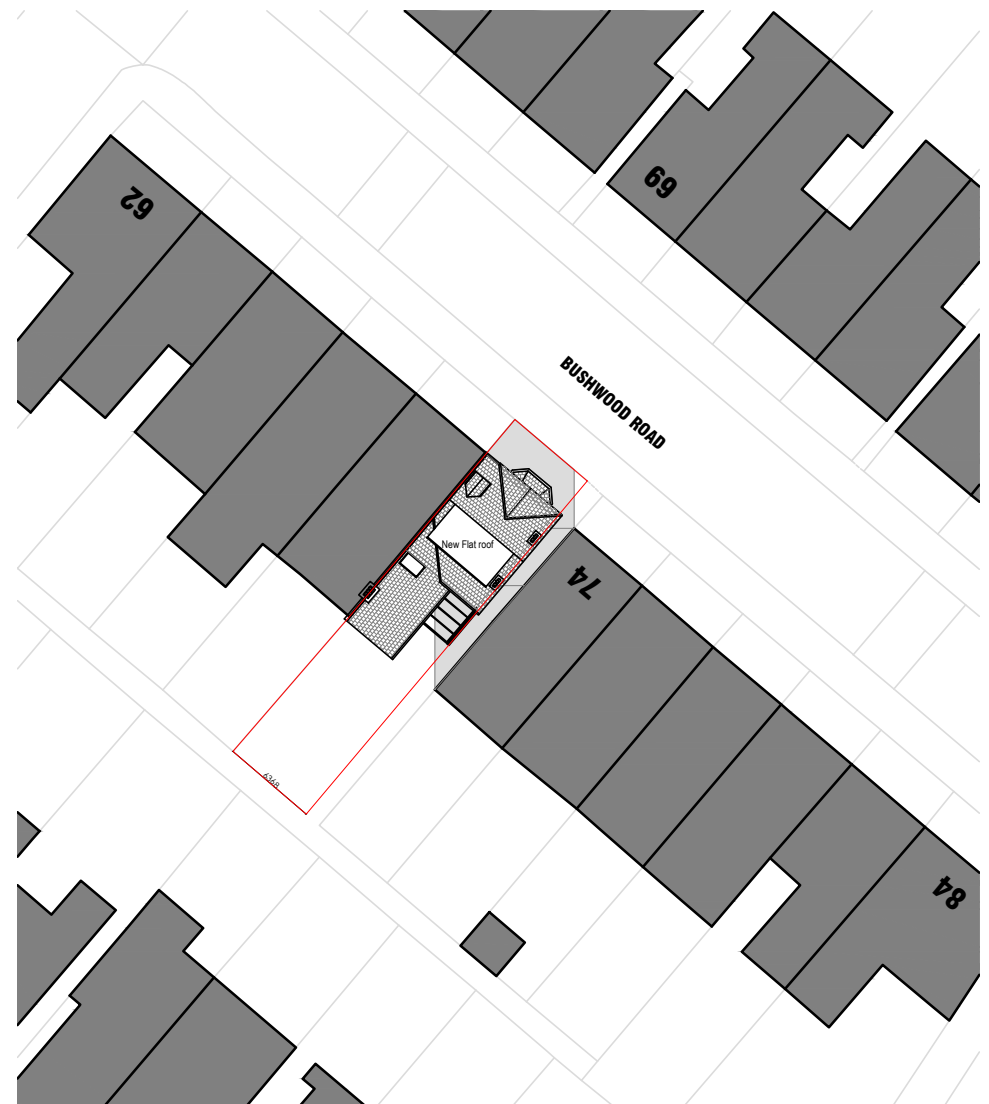

LOCATION PLAN
SCALE: 1:1250 @A3

© Crown copyright and database rights [April 2021] Ordnance Survey
0100031673
© Local Government Information House Limited copyright and database rights [April
2021] 0100031673

LOCATION PLAN SCALE: 1:1250 @A3

SCALE IN M

Mr. Francis Shortis 72 Bushwood Road, Kew TW9 3BQ	Dwg. No. 1	Scale: 1:50@A3
	PLANNING	27.04.2021 Location Plan & Site Plan
MV arch. Richmond - 07544 840825		
<small>This drawing is issued for design intent only and should not be used for construction unless stated. This drawing is copyright.</small>		