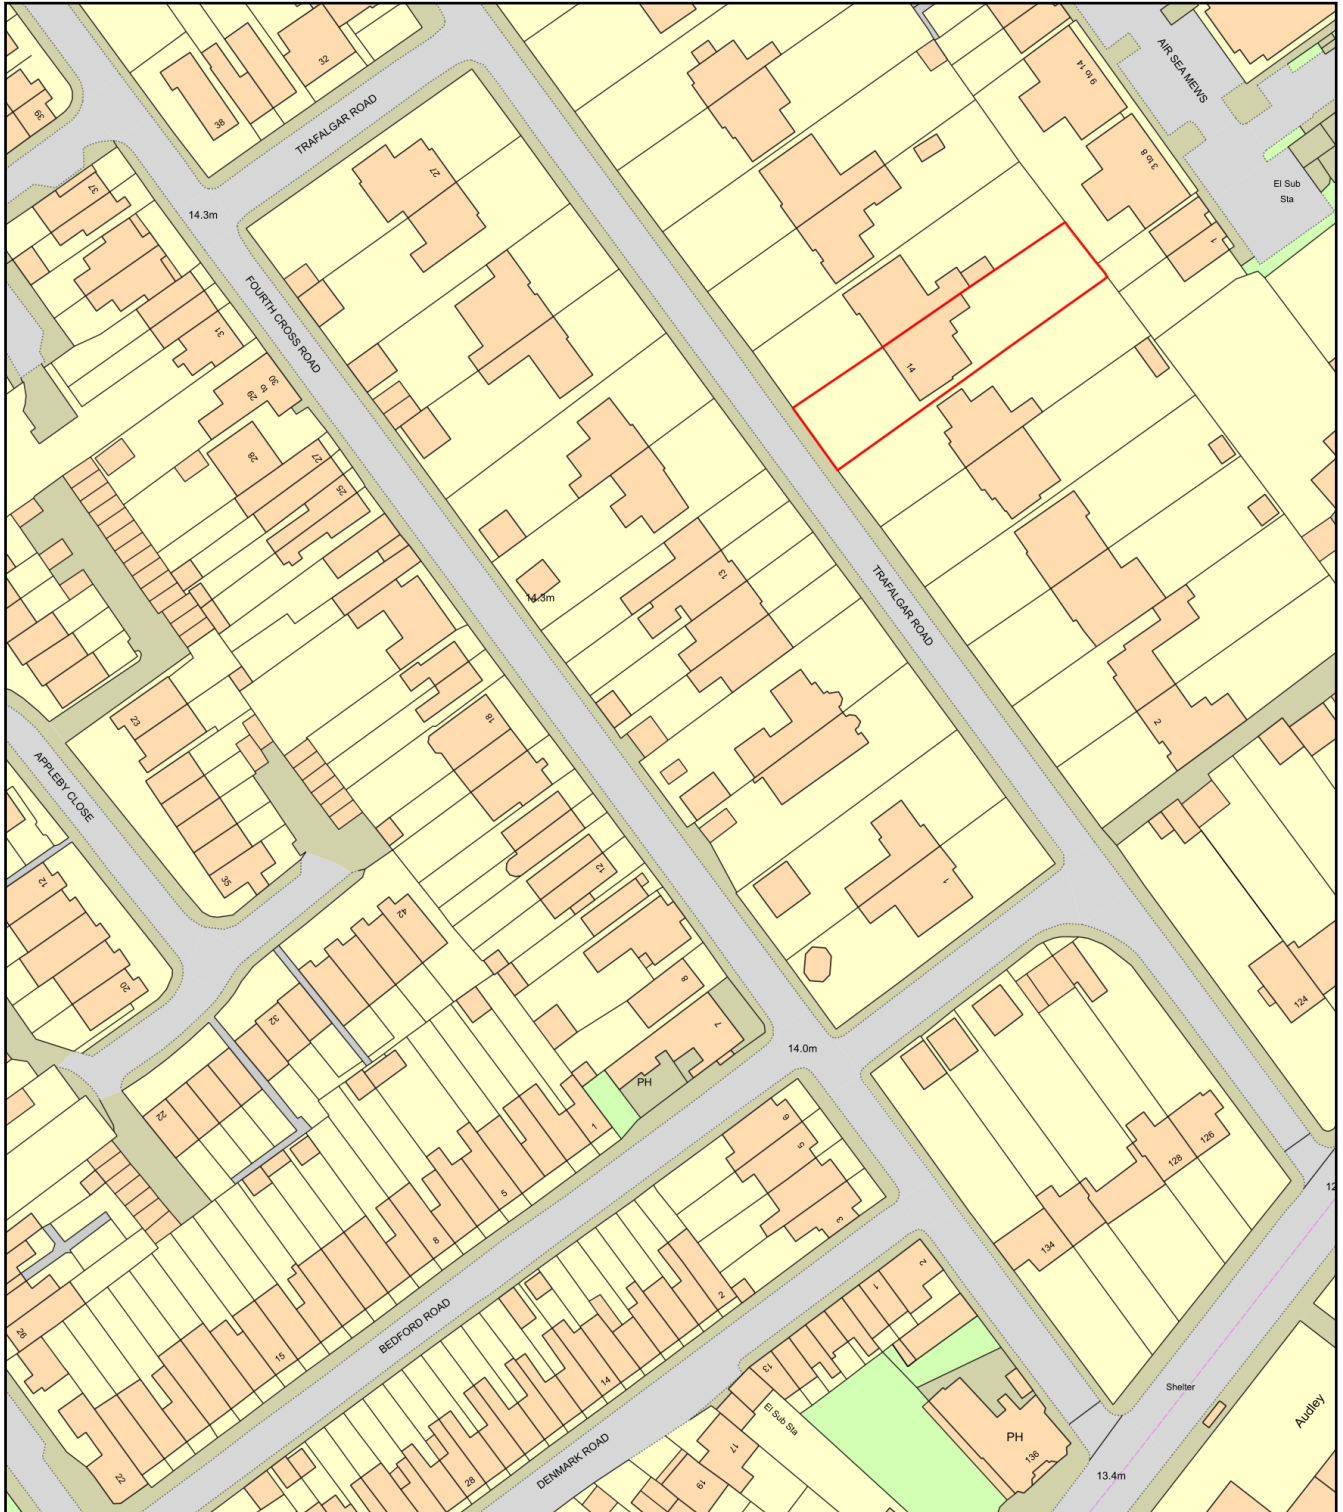

14 Trafalgar Road - LOCATION PLAN - 1:1250

Plan Produced for: Tholos Architects
Date Produced: 12 Oct 2020
Plan Reference Number: TQRQM20286121832674
Scale: 1:1250 @ A4