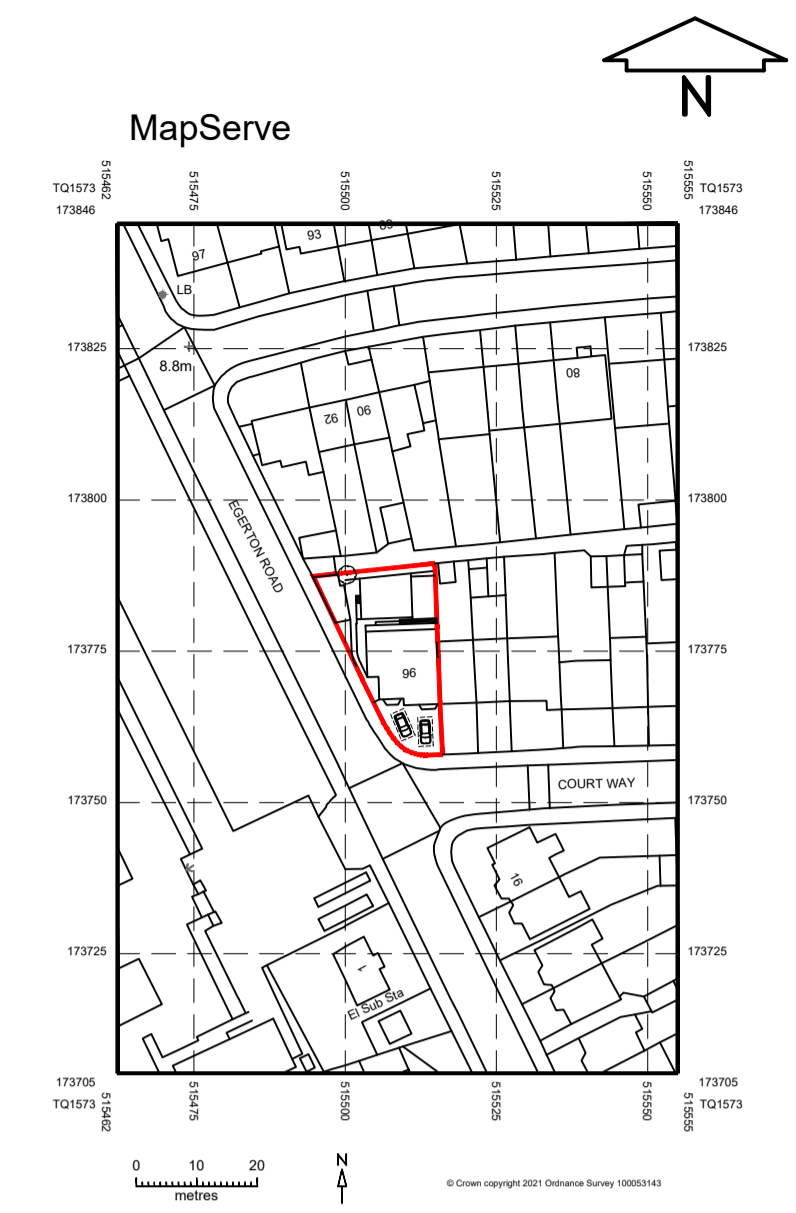

LOCATION PLAN 1:1250

ajt design services ltd
9 queensway, sunbury-on-thames,
middlesex. TW16 6HA

AJT DESIGN

t: 01932 782943
m: 07973 419204
e: rob@ajt-design.co.uk
www: ajt-design.co.uk

PLANNING ISSUE

Address
96 COURT WAY,
TWICKENHAM,
TW2 7SW

Title
PROPOSED SITE PLAN &
LOCATION PLAN

Drg. No. CW/96/03	Revision:
Scale : 1:200 & 1:1250 @ A1	Date: MAR. '21