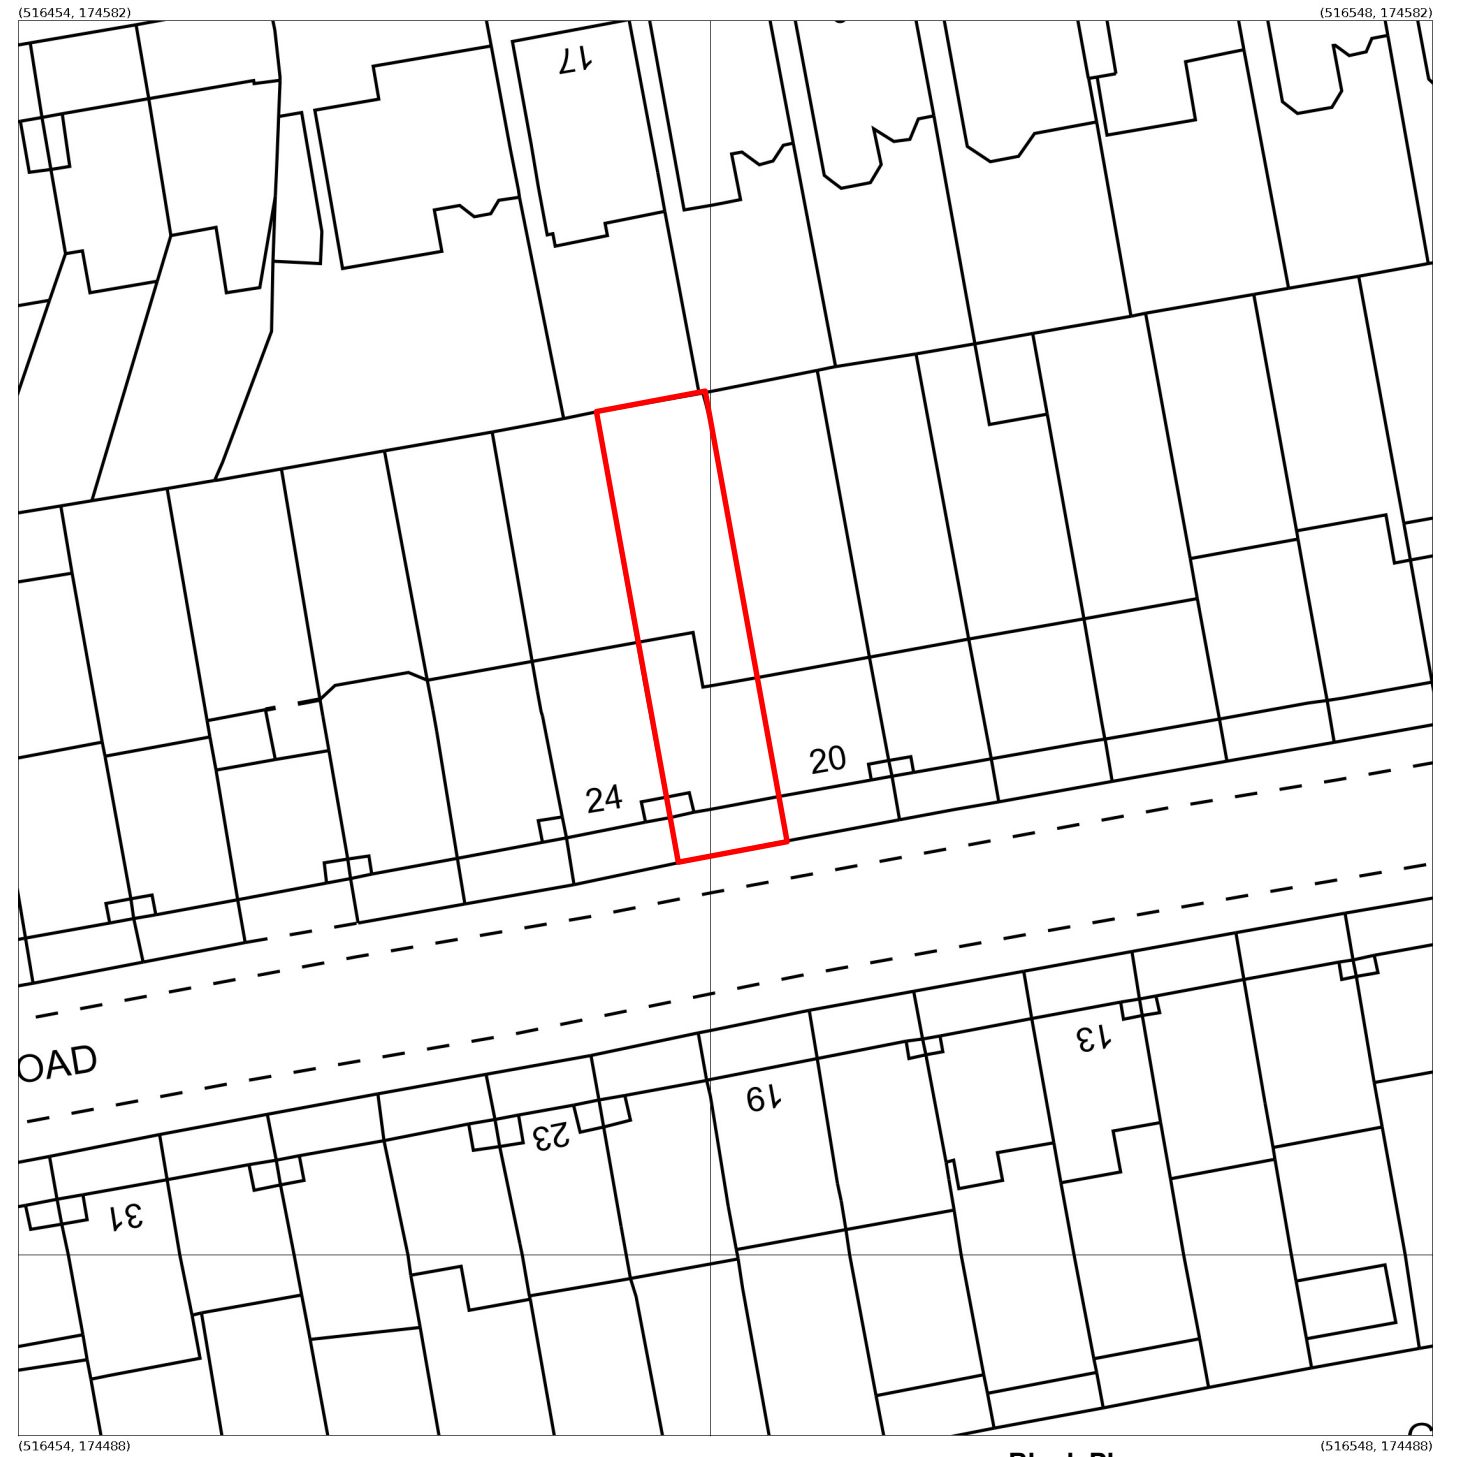

Location Plan
Scale 1:1250
22, Orchard Rd, Twickenham
TW1 1LY

Supplied by: **Stanfords 07 Sep 2020**
Licence: © Crown Copyright and
database rights 2020 OS100035409
Order Licence Reference: OI1420382
Centre coordinates: 516501 174535

Produced 07 Sep 2020 from the Ordnance Survey MasterMap (Topography) Database and incorporating surveyed revision available at this date.

The representation of a road, track or path is no evidence of a right of way. The representation of features as lines is no evidence of a property boundary.

Block Plan
Scale 1:500
22, Orchard Rd, Twickenham
TW1 1LY

Supplied by: **Stanfords 07 Sep 2020**
Licence: © Crown Copyright and
database rights 2020 OS100035409
Order Licence Reference: OI1420381
Centre coordinates: 516501 174535