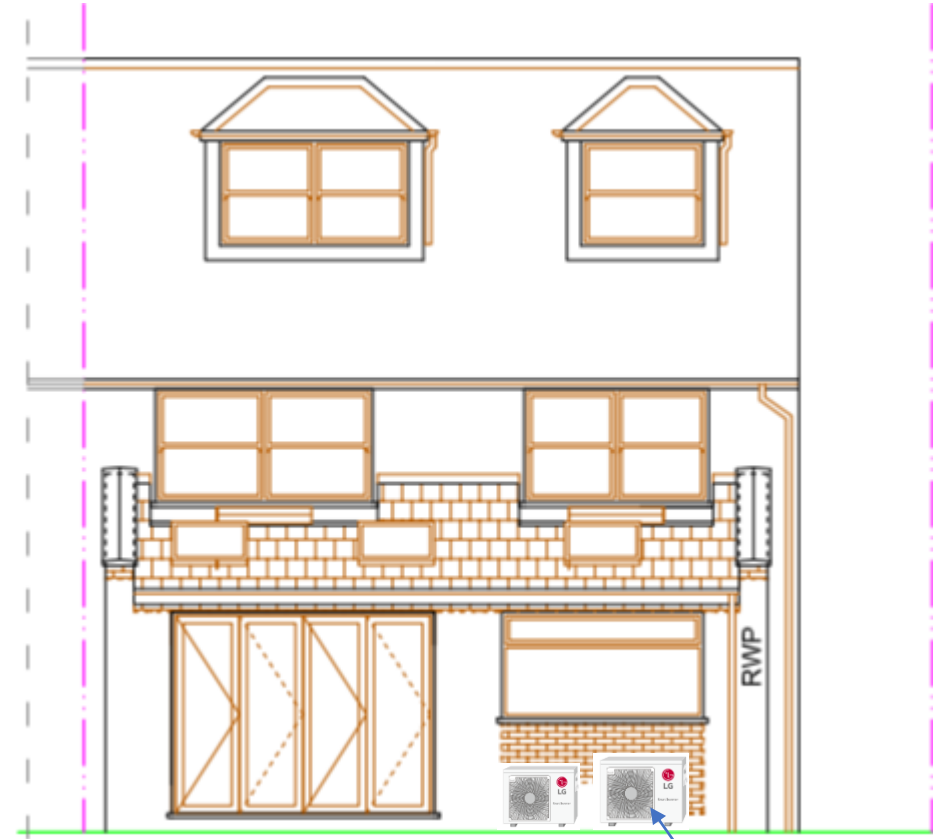

1 Springfield Lodge – site elevations

Side elevation (View from Rutland Lodge)

Rear elevation

LG Air conditioning units are standing on a solid patio and sat on specialist rubber supports and covered by wooden surround with acoustic panels to minimise any noise. Please see accompanying photos and noise report.

SCALE: 1:100