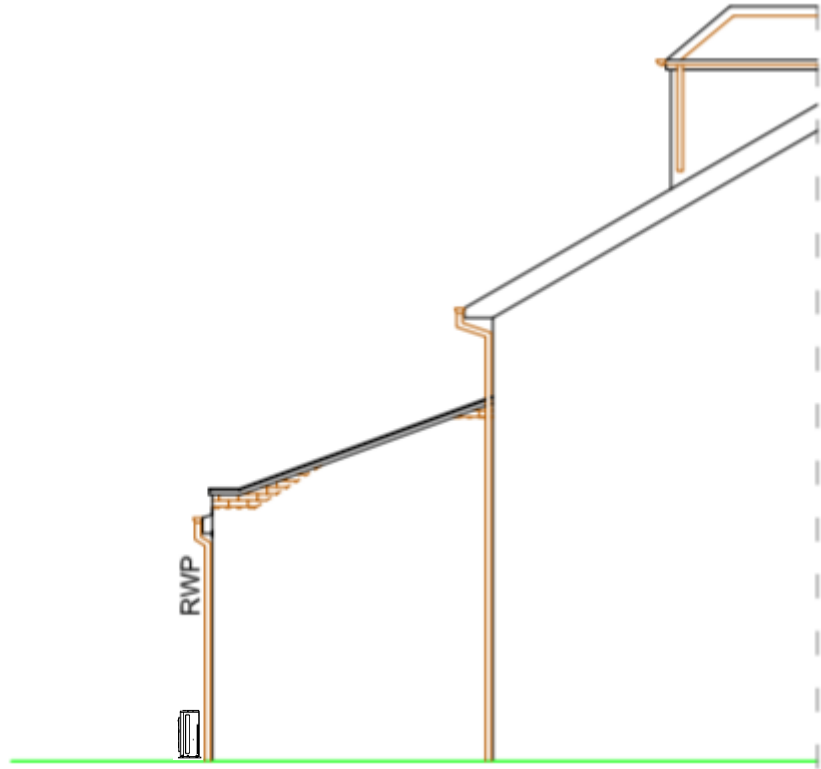

1 Springfield Lodge – site elevations

Side elevation (View from Rutland Lodge)

Rear elevation

LG Air conditioning units are standing on a solid patio and sat on specialist rubber supports and covered by wooden surround with acoustic panels to minimise any noise. Please see accompanying photos and noise report.

SCALE: 1:100