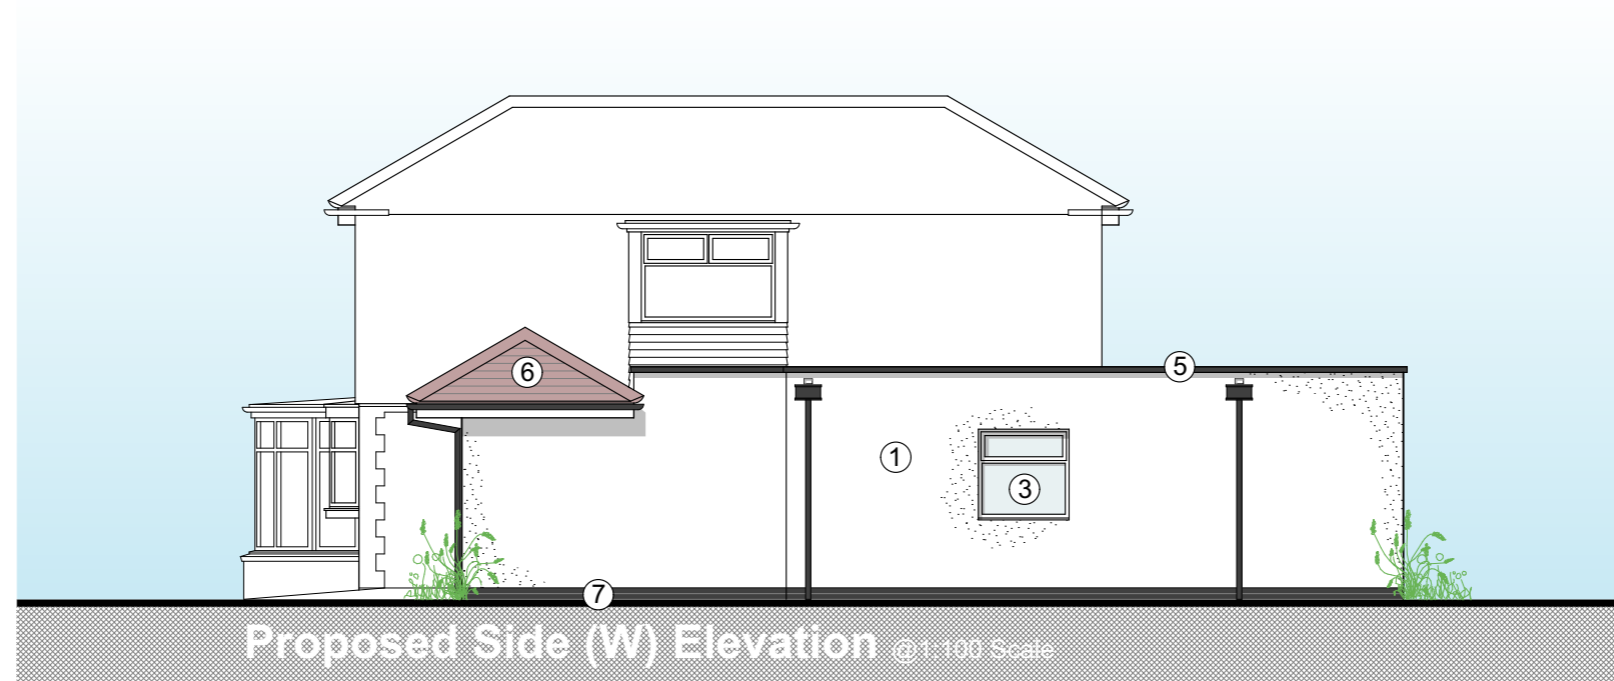

Materials Key

- ① White Render to match existing
- ② New A rated Composite door
- ③ White Upvc Windows
- ④ White Aluminium Bi Folds
- ⑤ Dark grey / black coping
- ⑥ Clay plain tile to match existing
- ⑦ Charcoal / dark grey brick plinth
-  Hatch indicates Etched glazed windows

Project Name: **62 Bridge Way, Twickenham**
Client Name: Mr Snow & Ms Mason
Drawing Scale: 1:100 Scale @ A3
Drawn by: apd
Checked by:
Drawing No.: 1066-09