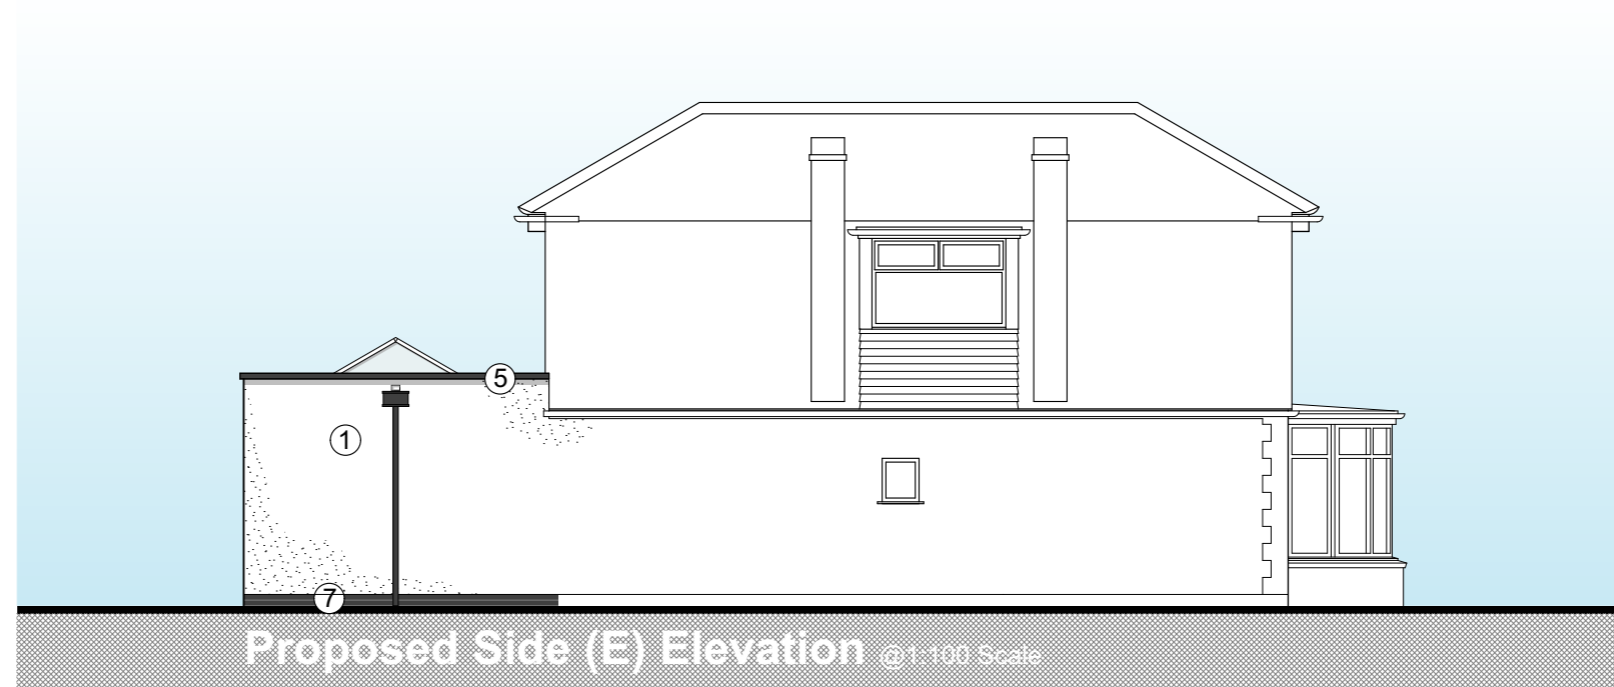

Materials Key

- ① White Render to match existing
- ② New A rated Composite door
- ③ White Upvc Windows
- ④ White Aluminium Bi Folds
- ⑤ Dark grey / black coping
- ⑥ Clay plain tile to match existing
- ⑦ Charcoal / dark grey brick plinth
-  Hatch indicates Etched glazed windows

Project Name: **62 Bridge Way, Twickenham**
Client Name: Mr Snow & Ms Mason
Drawing Scale: 1:100 Scale @ A3
Drawn by: apd
Checked by:
Drawing No.: 1066-09