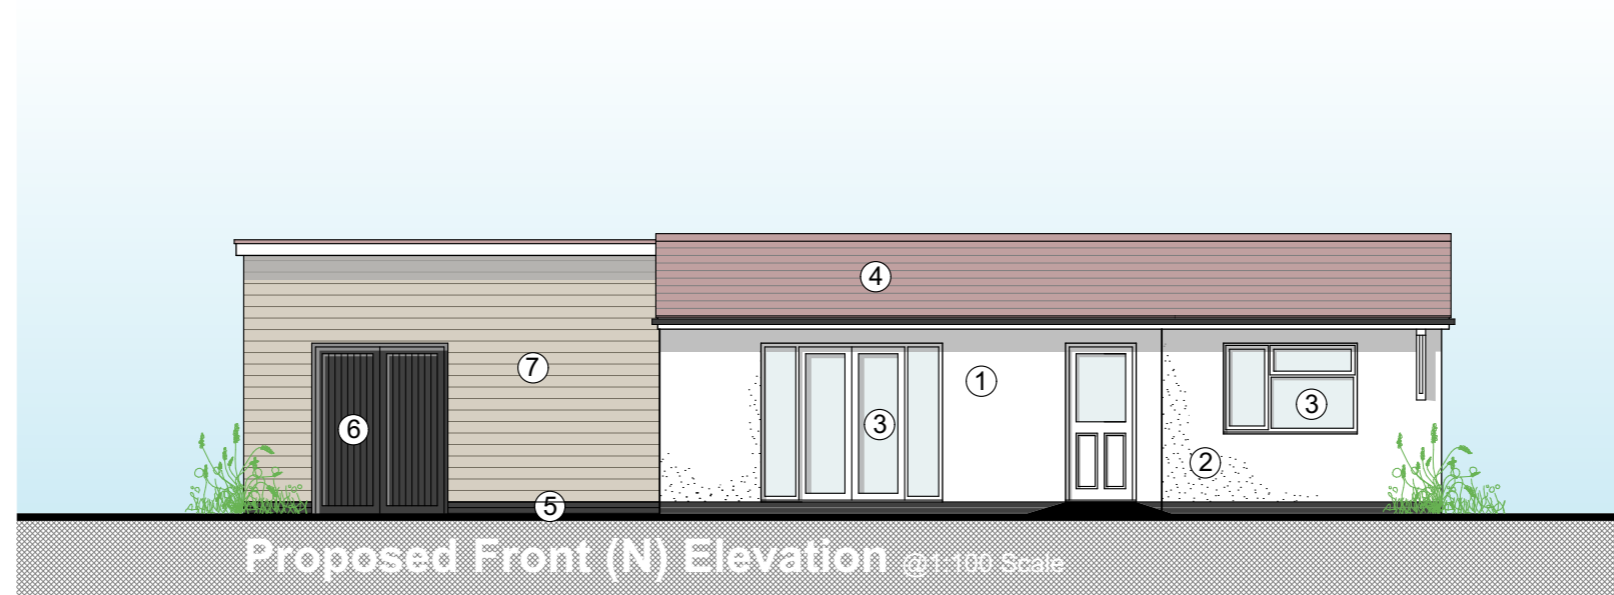

Materials Key

- ① White Render to match existing
- ② New A rated Composite door
- ③ White Upvc Windows / doors
- ④ Clay plain tile
- ⑤ Charcoal / dark grey brick plinth
- ⑥ Timber doors stained black
- ⑦ Natural timber cladding

Project Name: **62 Bridge Way, Twickenham**
Client Name: Mr Snow & Ms Mason
Drawing Scale: 1:100 Scale @ A3
Drawn by: apd
Checked by:
Drawing No.: 1066-10