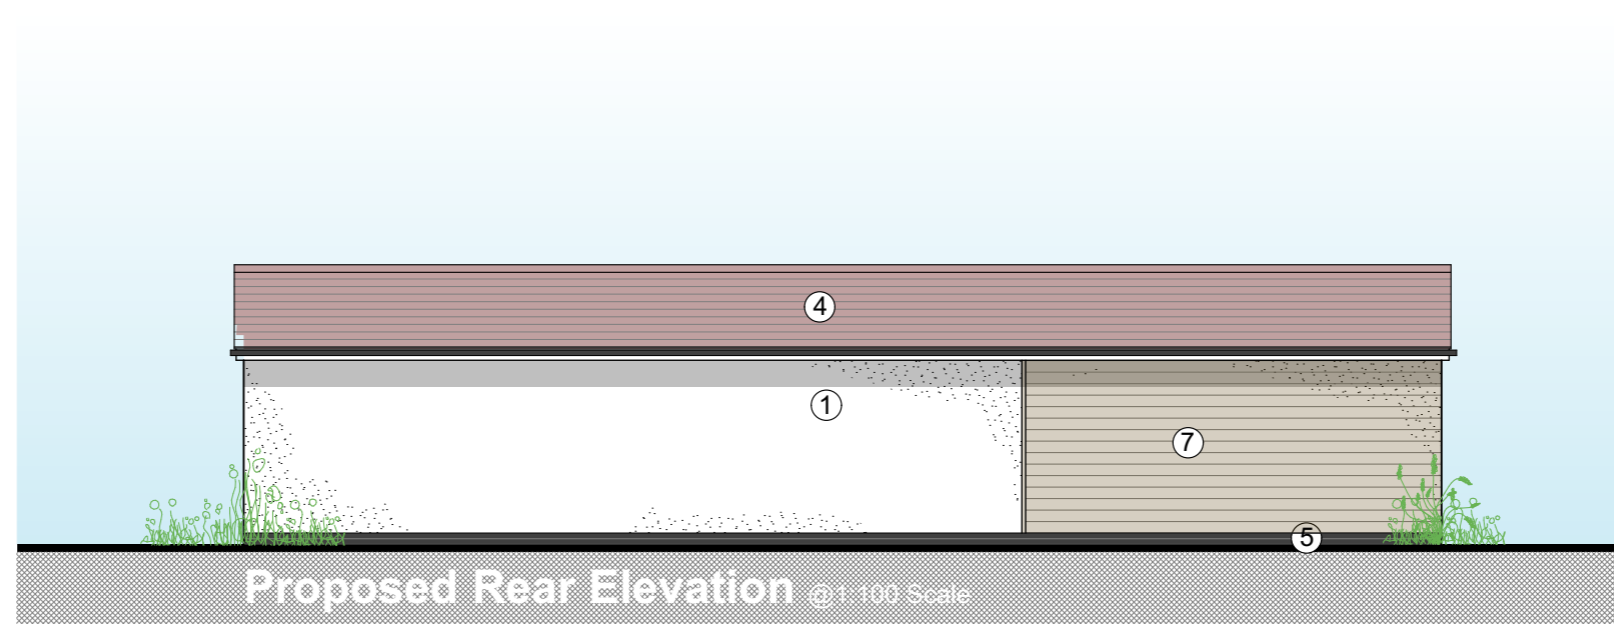

Materials Key

- ① White Render to match existing
- ② New A rated Composite door
- ③ White Upvc Windows / doors
- ④ Clay plain tile
- ⑤ Charcoal / dark grey brick plinth
- ⑥ Timber doors stained black
- ⑦ Natural timber cladding

Project Name: **62 Bridge Way, Twickenham**
Client Name: Mr Snow & Ms Mason
Drawing Scale: 1:100 Scale @ A3
Drawn by: apd
Checked by:
Drawing No.: 1066-10