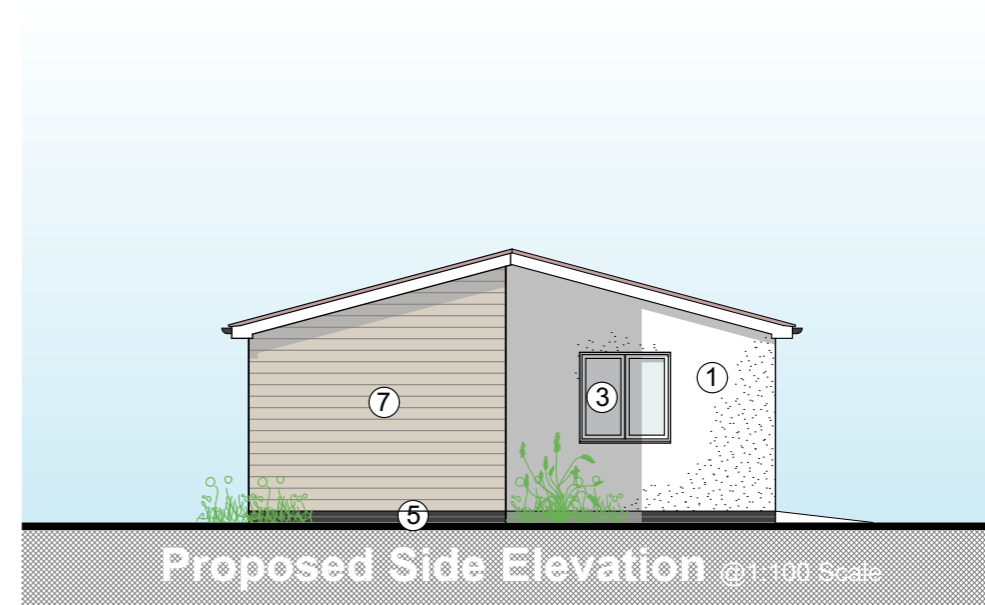

Materials Key

- ① White Render to match existing
- ② New A rated Composite door
- ③ White Upvc Windows / doors
- ④ Clay plain tile
- ⑤ Charcoal / dark grey brick plinth
- ⑥ Timber doors stained black
- ⑦ Natural timber cladding

Project Name: **62 Bridge Way, Twickenham**
Client Name: Mr Snow & Ms Mason
Drawing Scale: 1:100 Scale @ A3
Drawn by: apd
Checked by:
Drawing No.: 1066-11