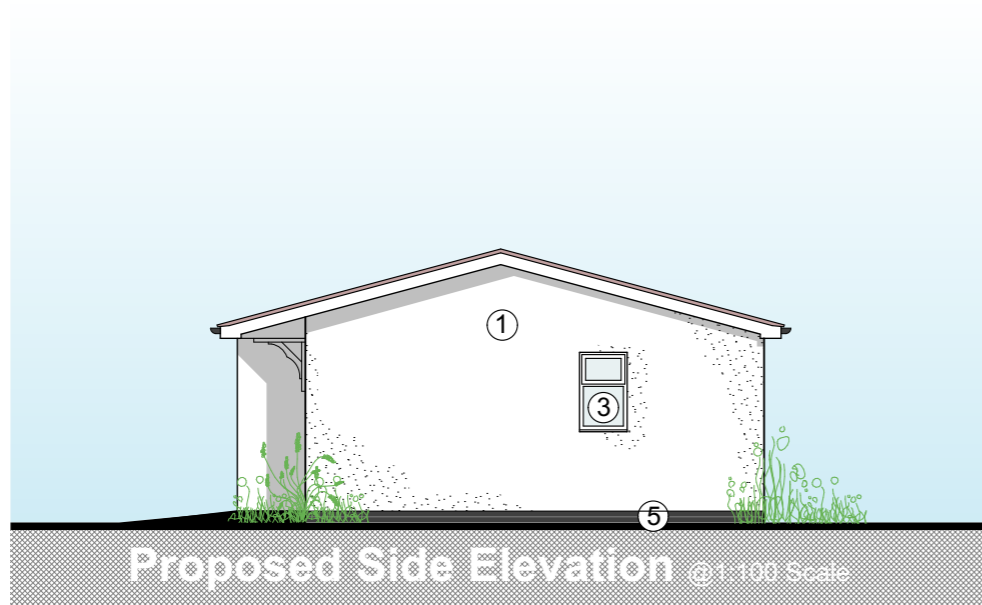

Materials Key

- ① White Render to match existing
- ② New A rated Composite door
- ③ White Upvc Windows / doors
- ④ Clay plain tile
- ⑤ Charcoal / dark grey brick plinth
- ⑥ Timber doors stained black
- ⑦ Natural timber cladding

Project Name: **62 Bridge Way, Twickenham**
Client Name: Mr Snow & Ms Mason
Drawing Scale: 1:100 Scale @ A3
Drawn by: apd
Checked by:
Drawing No.: 1066-11