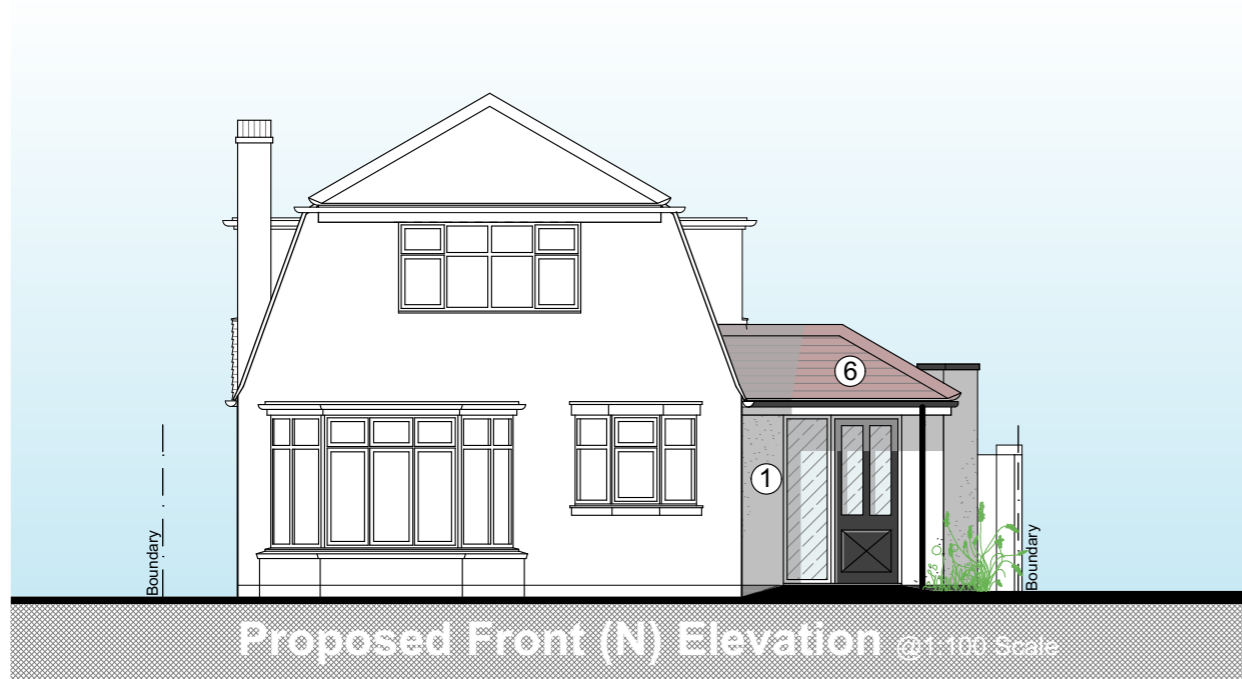

**Materials Key**

- ① White Render to match existing
- ② New A rated Composite door
- ③ White Upvc Windows
- ④ White Aluminium Bi Folds
- ⑤ Dark grey / black coping
- ⑥ Clay plain tile to match existing
- ⑦ Charcoal / dark grey brick plinth
-  Hatch indicates Etched glazed windows

Project Name: **62 Bridge Way, Twickenham**  
Client Name: Mr Snow & Ms Mason  
Drawing Scale: 1:100 Scale @ A3  
Drawn by: apd  
Checked by:  
Drawing No.: 1066-08