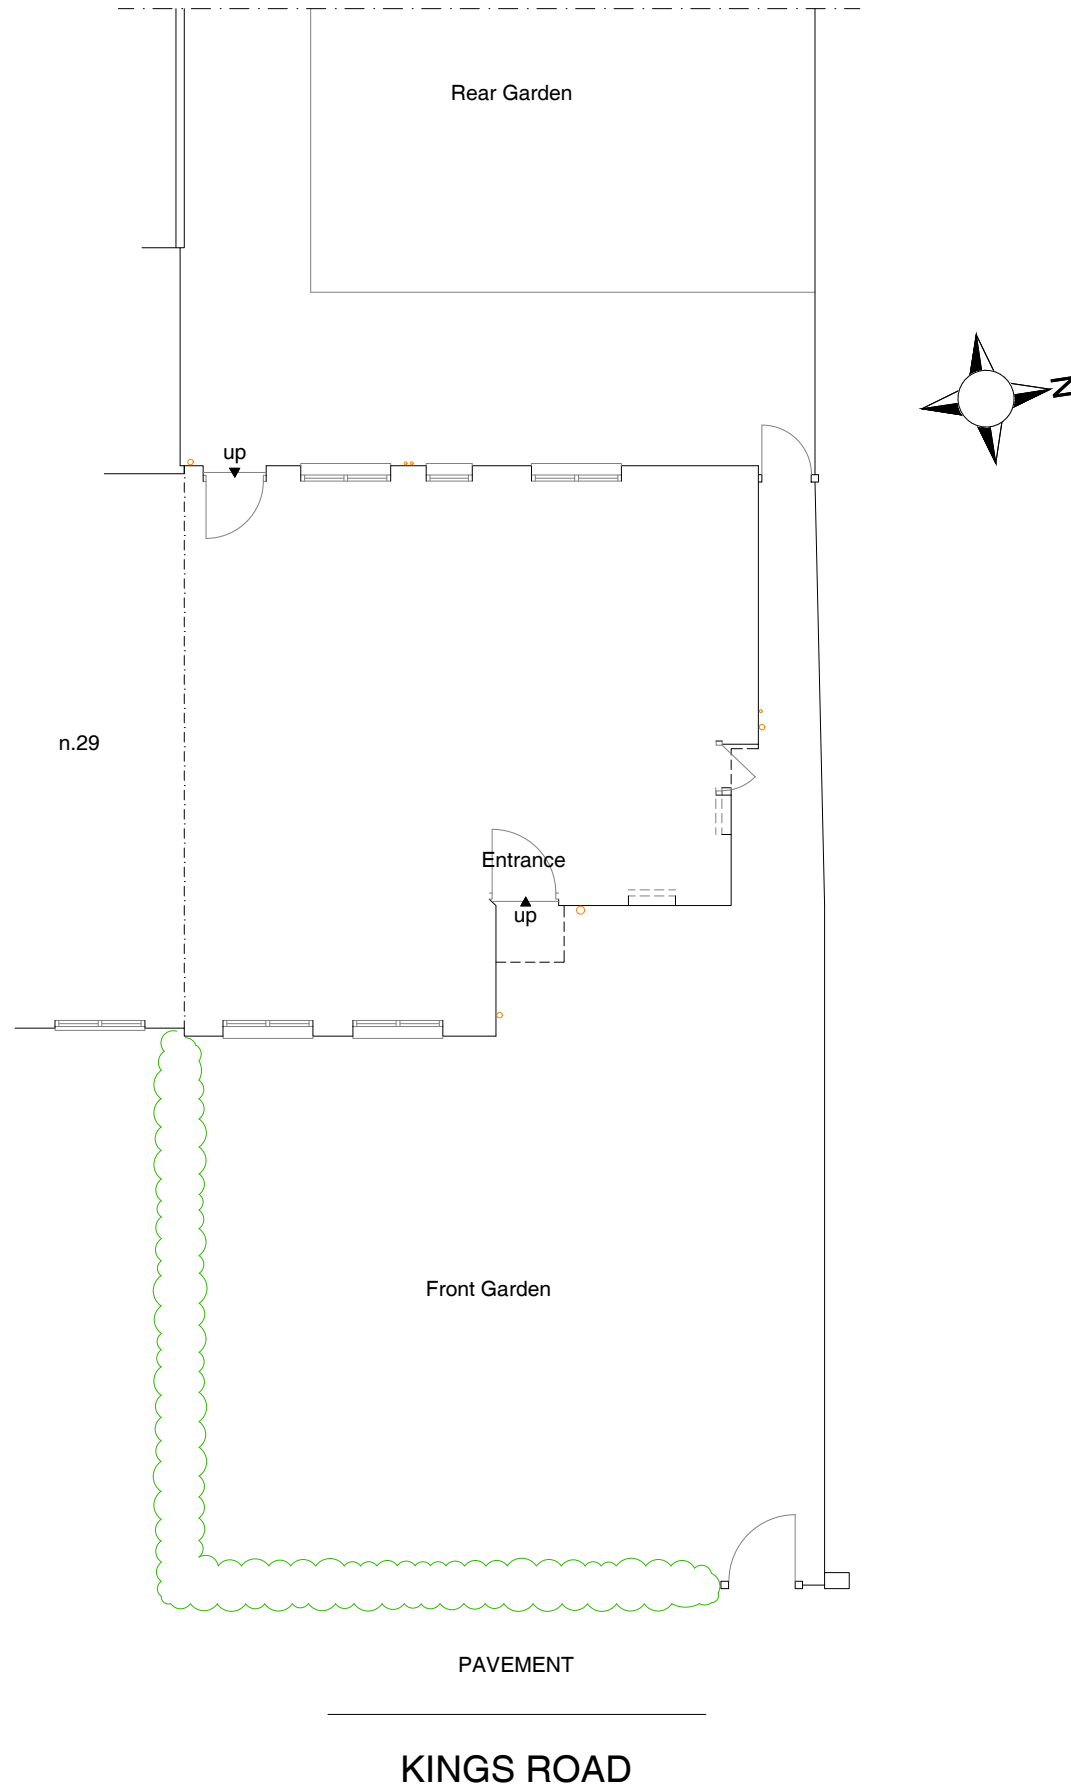

31 Kings Road  
Teddington  
TW11 0QD

Scale 1:100

Site Plan at GF level

 <p>Magnolia Square Limited 57 Rathbone Place London W1T 1JU 020 7479 4855</p>	<p>PROJECT</p> <p>31 Kings Road Teddington TW11 0QD</p>			
	<p>PRINT AT A3 PAPER SIZE</p>			
<p>JOB TYPE</p> <p>MEASURED SURVEY</p>	<p>DRAWING TITLE</p> <p>AS EXISTING</p>	<p>DATE</p> <p>AUG 2021</p>	<p>SCALE</p> <p>1:100</p>	<p>DRAWING NUMBER</p> <p>21459-02</p>