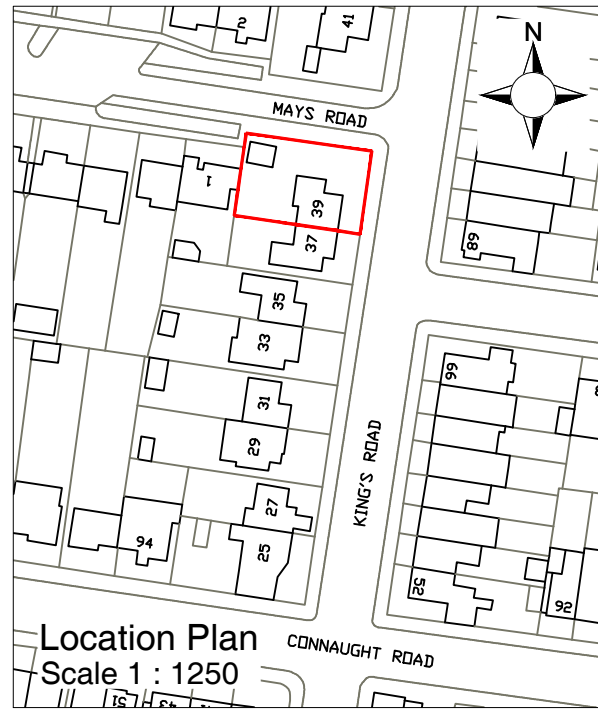

39 Kings Road  
Teddington  
TW11 0QD

Scale 1:100

Elevations as existing

Front Elevation

Side Elevation

Rear Elevation

 <p>Magnolia Square Limited 57 Rathbone Place London W1T 1JU 020 7479 4855</p>	<p>PROJECT 39 Kings Road Teddington TW11 0QD</p>			
	<p>PRINT AT A3 PAPER SIZE</p>			
<p>JOB TYPE MEASURED SURVEY</p>	<p>DRAWING TITLE AS EXISTING</p>	<p>DATE AUG 2021</p>	<p>SCALE 1:100</p>	<p>DRAWING NUMBER 21459-10</p>