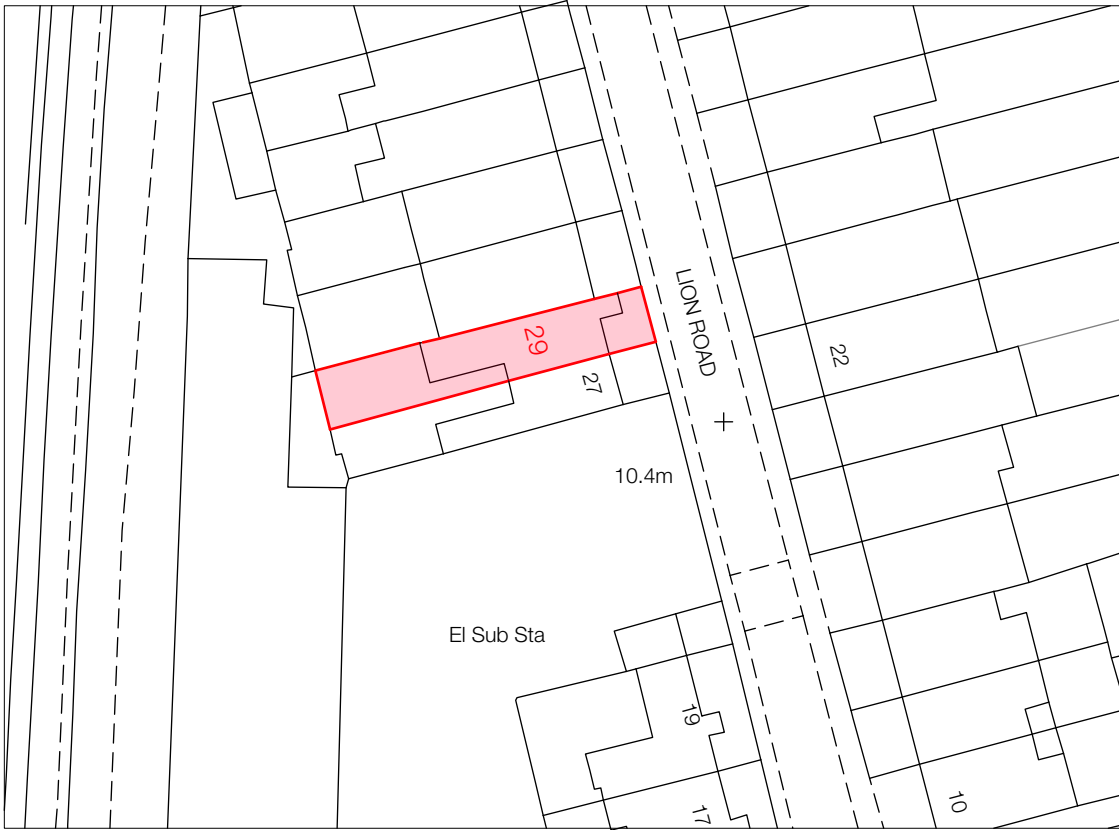

This drawing is the property of Somorjay & Talliss Architects Copyright Reserved.
Do not scale from this drawing. All dimensions to be verified on site before construction begins.
All discrepancies or omissions must be reported immediately to the Architect.

Location Plan

Scale 1:1250

Block Plan

15 Tideway Yard,
125 Mortlake High Street
London SW14 8SN

t. 020 88789113
mail@somorjaytalliss.co.uk
www.somorjaytalliss.co.uk

PROJECT

29 Lion Road,
Twickenham
Middlesex
TW1 4JF

CLIENT

Amy McElroy

SCALE

1:1250@ A4
1:500@ A4

DATE

30.04.2021

DRAWING

Location Plan & Block Plan

REV.

.

DRAWING NO.

244 L 01