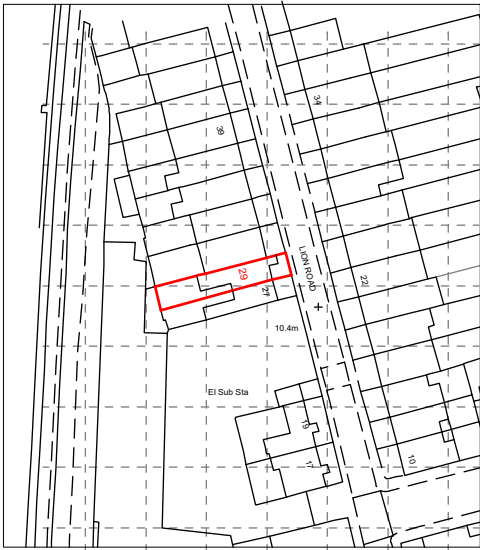

This drawing is the property of Somorjay & Talliss Architects Copyright Reserved.
Do not scale from this drawing. All dimensions to be verified on site before construction begins.
All discrepancies or omissions must be reported immediately to the Architect.

Location Plan

Scale 1:1250