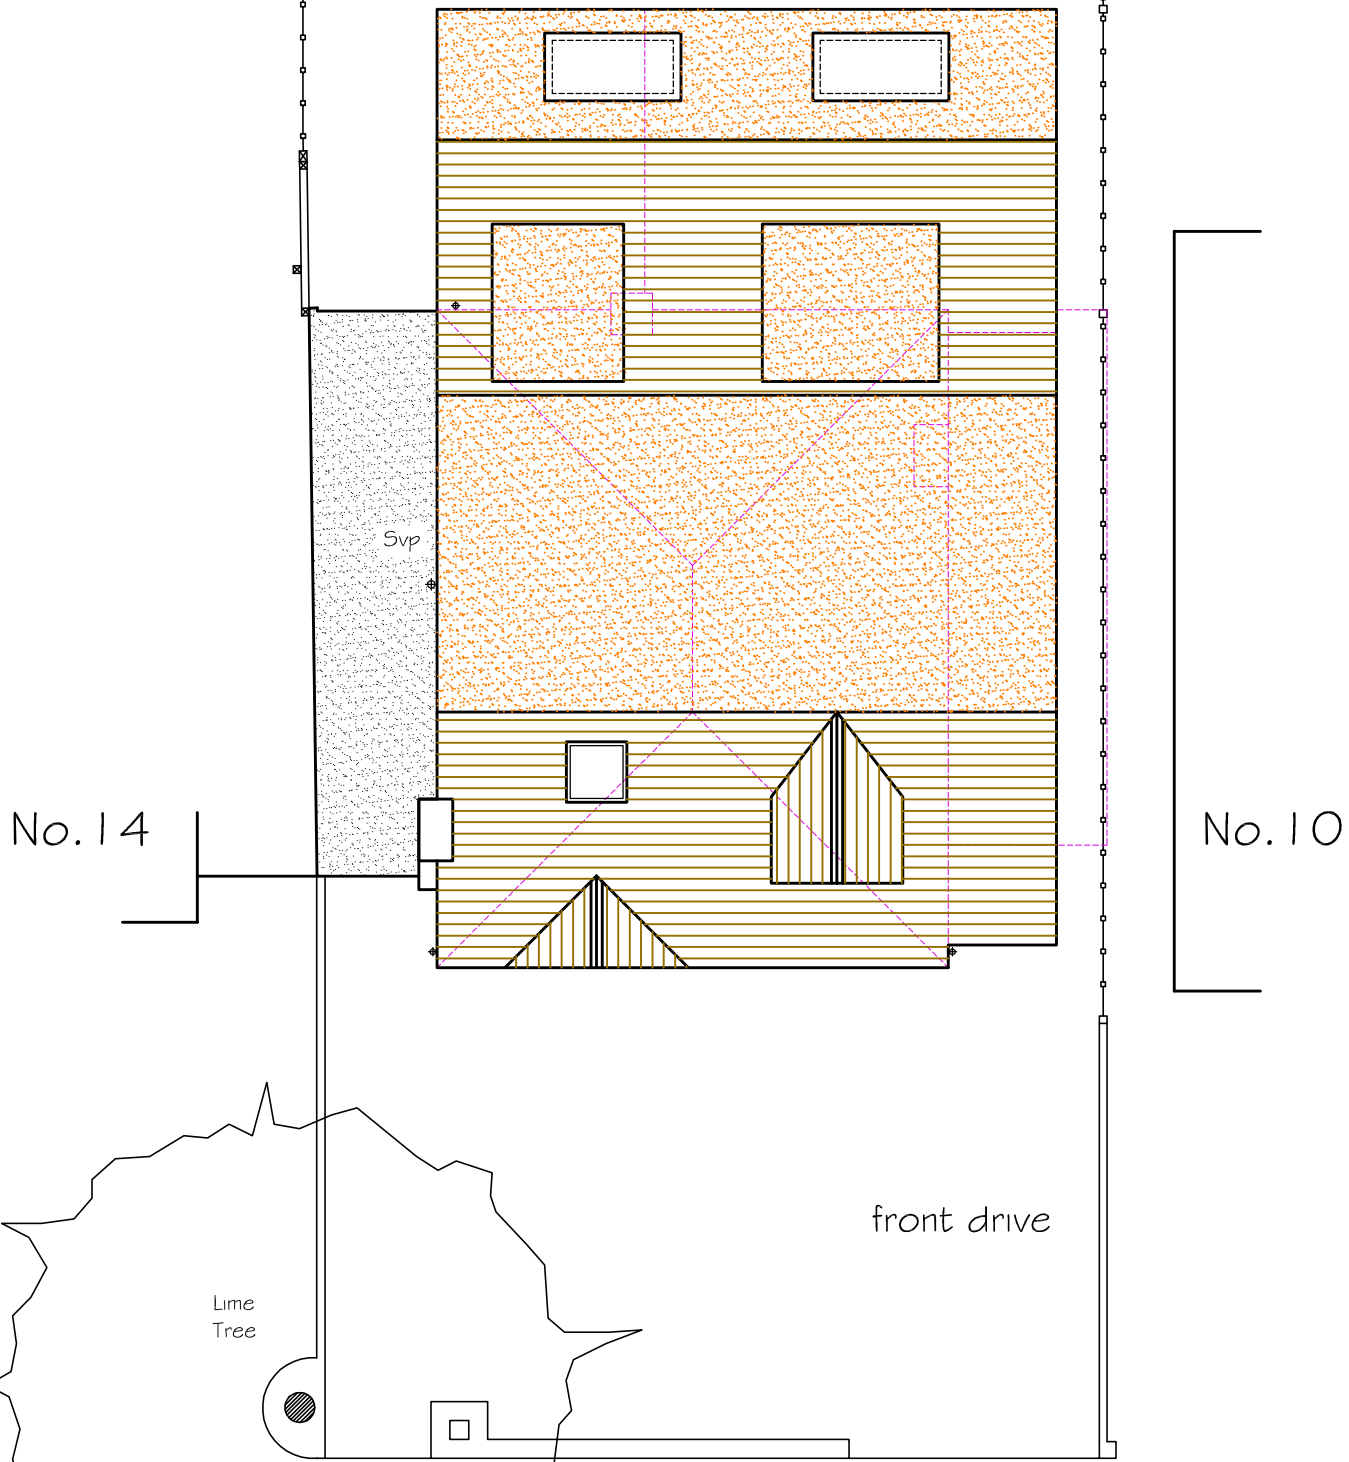

Chain link fence

Scale 1:100

Outbuilding

rear garden

Timber fence

Timber fence

MELBOURNE ROAD

REV B 31/08/21
REV A 25/07/21

Scale A3 @ 1:100

12 MELBOURNE ROAD, TEDDINGTON TW11 9QX

P672/05B

March 2021

Proposed Site Plan