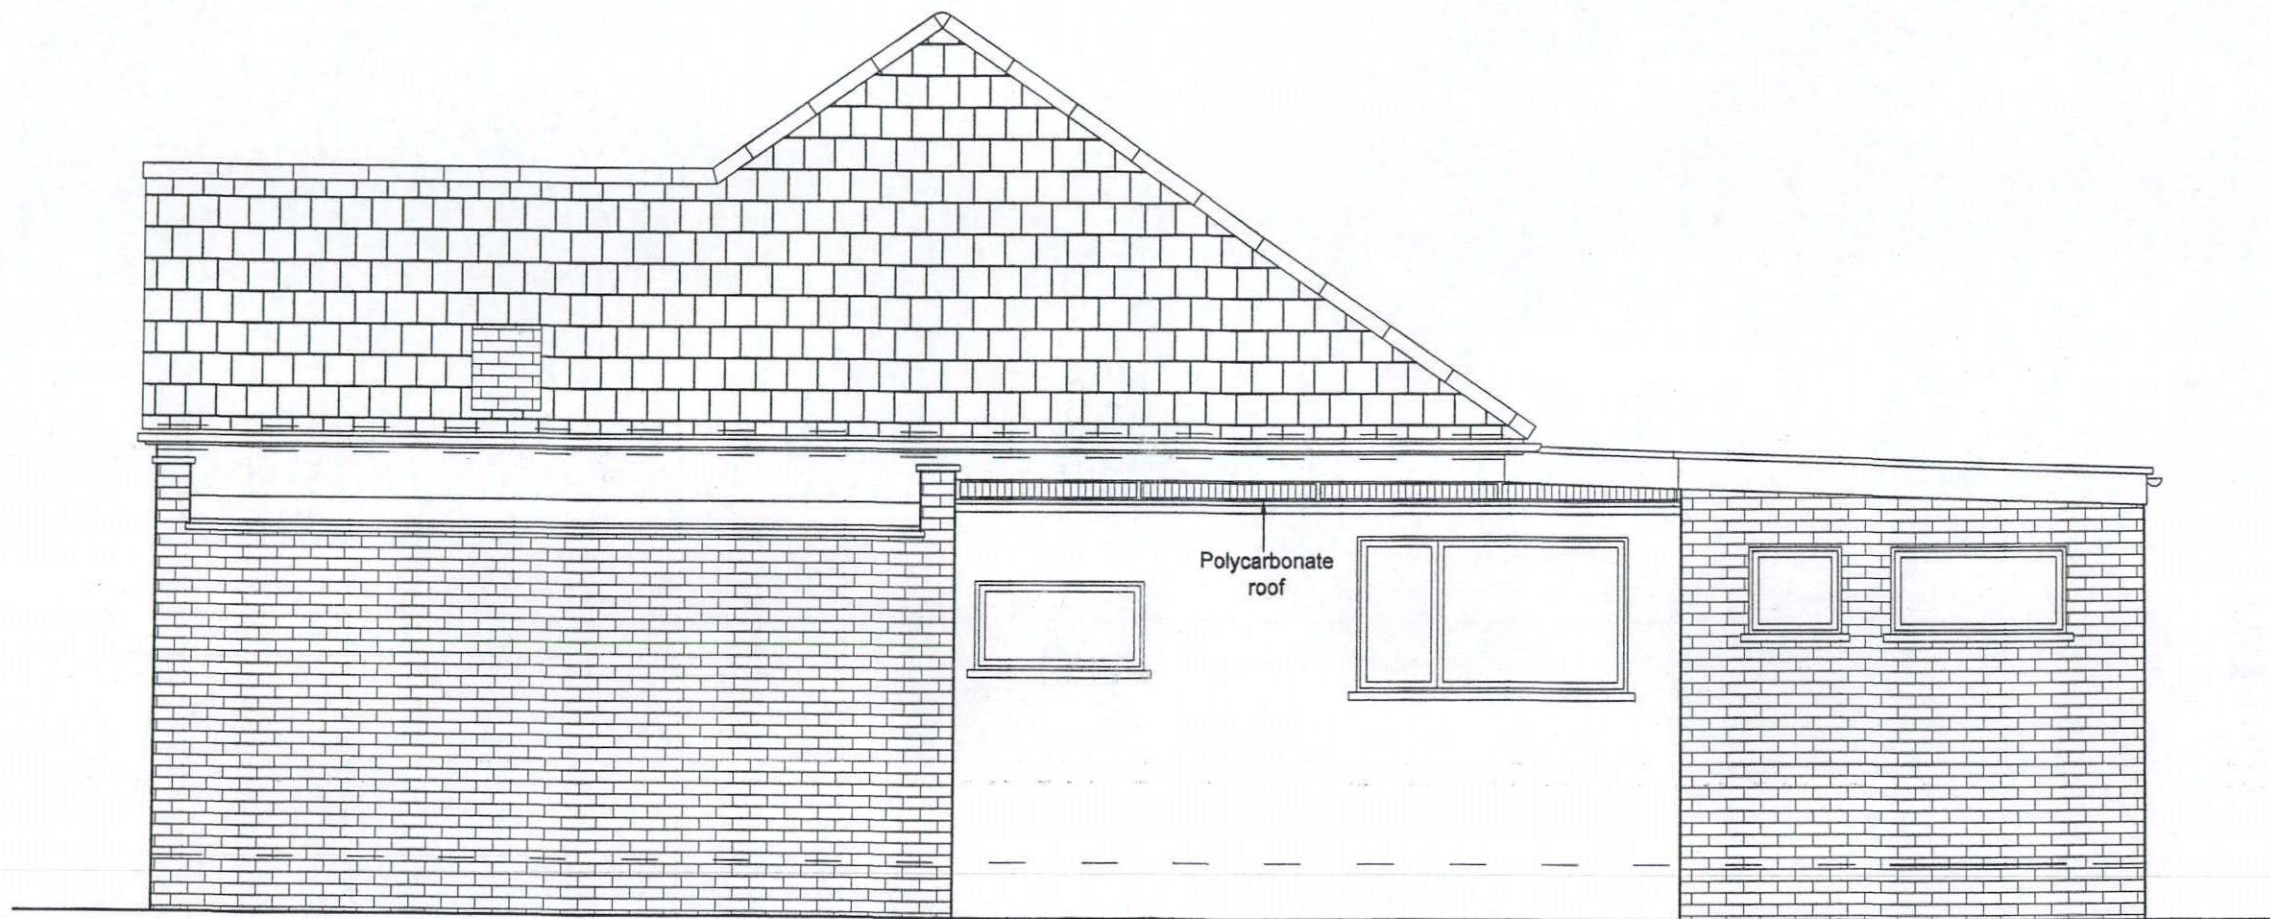

Scale 1:50 @A3

Notes:

1. For general notes see drawings 1476 - 01.

Existing Side Elevation
Scale 1:50 @A3

Sina Zarei Tel: 07411696370	
Job title Redevelopment at 81 Lyndhurst Avenue, Whitton, Middlesex TW2 6BQ	
Drawing title Existing Side Elevation	
Sina Zarei	
Drawn by: S. Zablocka	1.11.2020
Check'd W.K.J. Zablocki	1.11.2020
Job number 1476	Scale @ A3 1 : 50
Drawing number 1476-06	