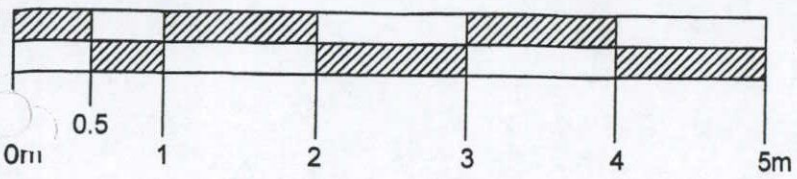

Scale 1:50 @A3

Notes:

1. For general notes see drawings 1476 - 01.

Existing Side Elevation
Scale 1:50 @A3

Sina Zarei Tel: 07411696370	
Job title Redevelopment at 81 Lyndhurst Avenue, Whitton, Middlesex TW2 6BQ	
Drawing title Existing Side Elevation	
Sina Zarei	
Drawn by: S. Zablocka	1.11.2020
Check'd W.K.J. Zablocki	1.11.2020
Job number 1476	Scale @ A3 1 : 50
Drawing number 1476-06	