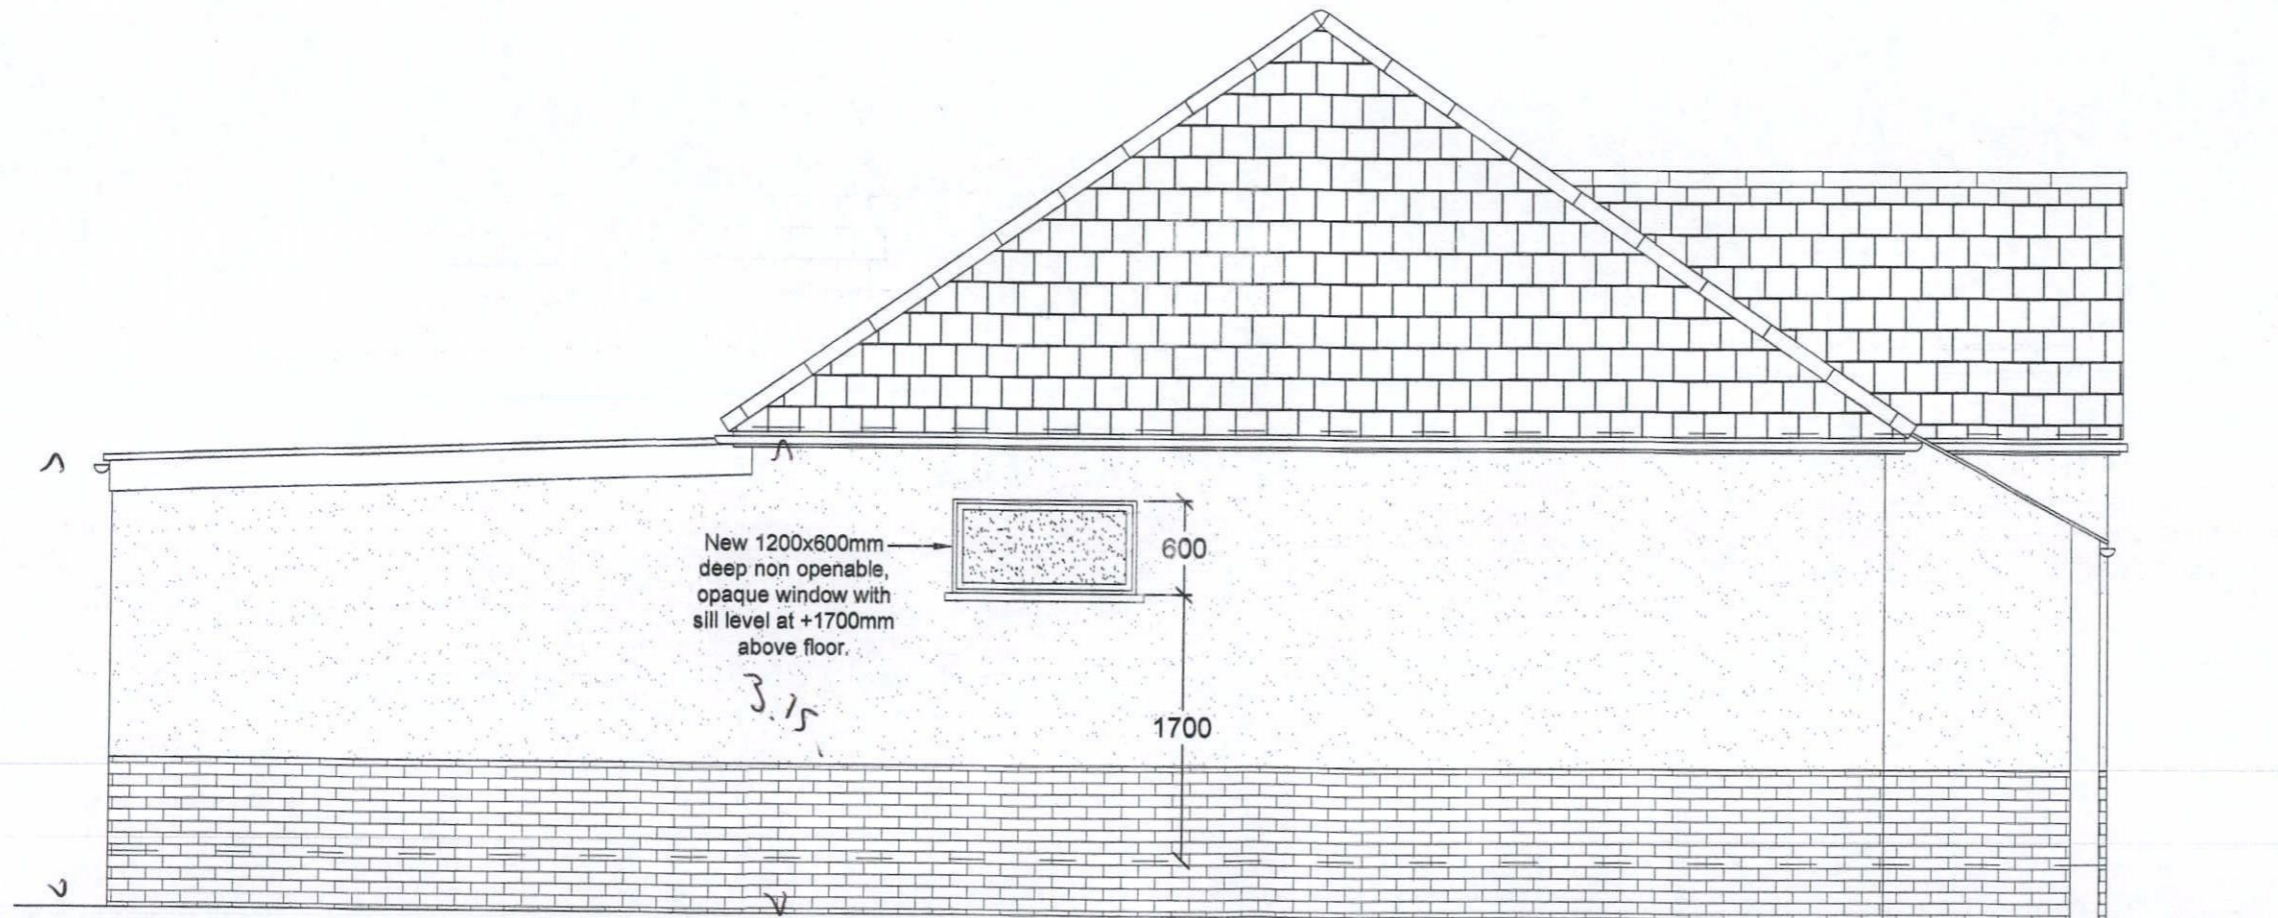

Scale 1:50 @A3

Notes:
1. For general notes see drawings 1476 - 01.

Proposed Side Elevation
Scale 1:50 @A3

Sina Zarei
Tel: 07411696370

Job title
Redevelopment at
81 Lyndhurst Avenue,
Whitton,
Middlesex TW2 6BQ

Drawing title
Proposed Side Elevation

Sina Zarei

Drawn by:
S. Zablocka 1.11.2020

Check'd
W.K.J. Zablocki 1.11.2020

Job number
1476 Scale @ A3
1 : 50

Drawing number
1476-15