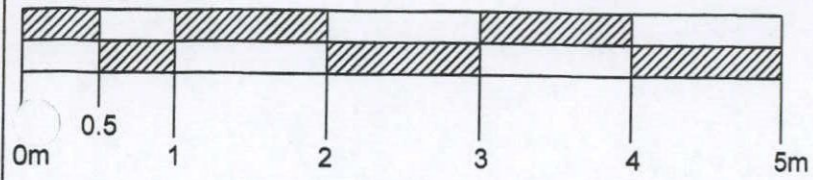

Scale 1:50 @A3

Notes:
1. For general notes see drawings 1476 - 01.

Proposed Side Elevation
Scale 1:50 @A3

Sina Zarei
Tel: 07411696370

Job title
Redevelopment at
81 Lyndhurst Avenue,
Whitton,
Middlesex TW2 6BQ

Drawing title
Proposed Side Elevation

Sina Zarei

Drawn by:
S. Zablocka 1.11.2020

Check'd
W.K.J. Zablocki 1.11.2020

Job number
1476 Scale @ A3
1 : 50

Drawing number
1476-15