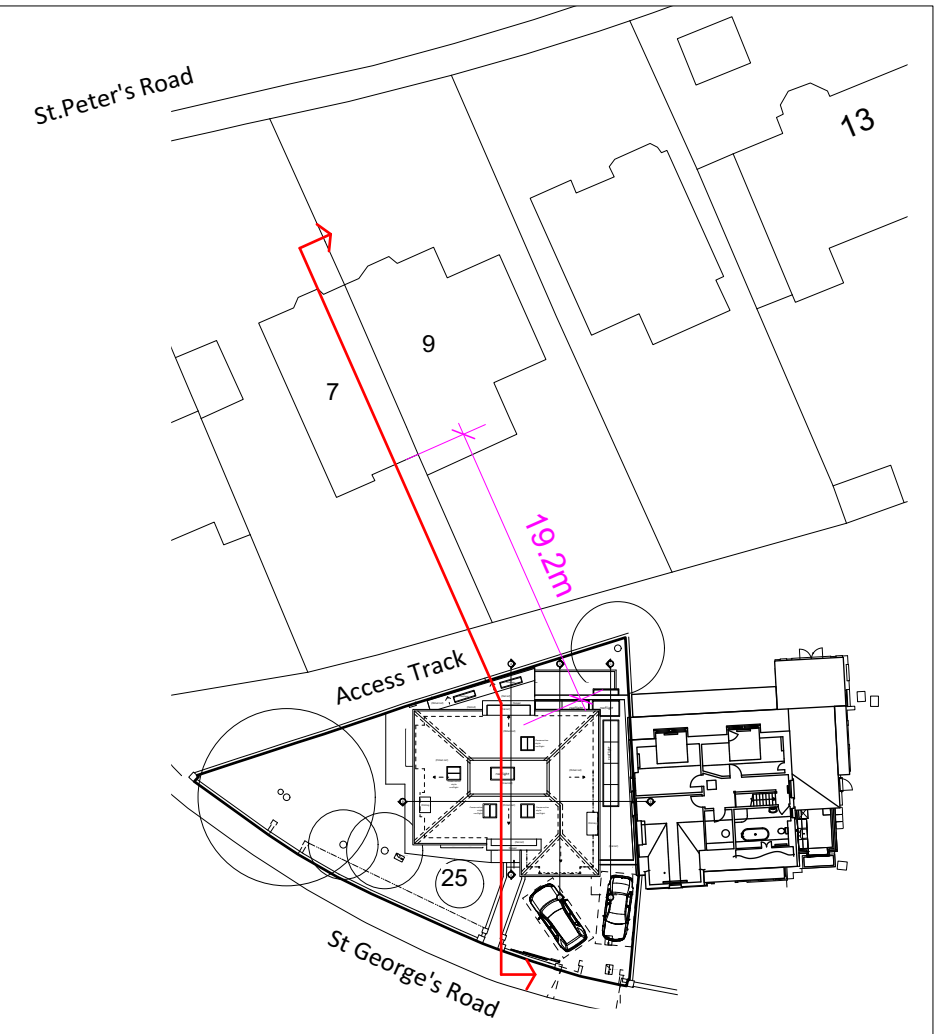

PLANNING

- Blue Dotted Line = Scheme approved (19/1228/HOT)
- Pink Dotted Line = Proposed scheme

1 Site Section EE
Scale: 1:200