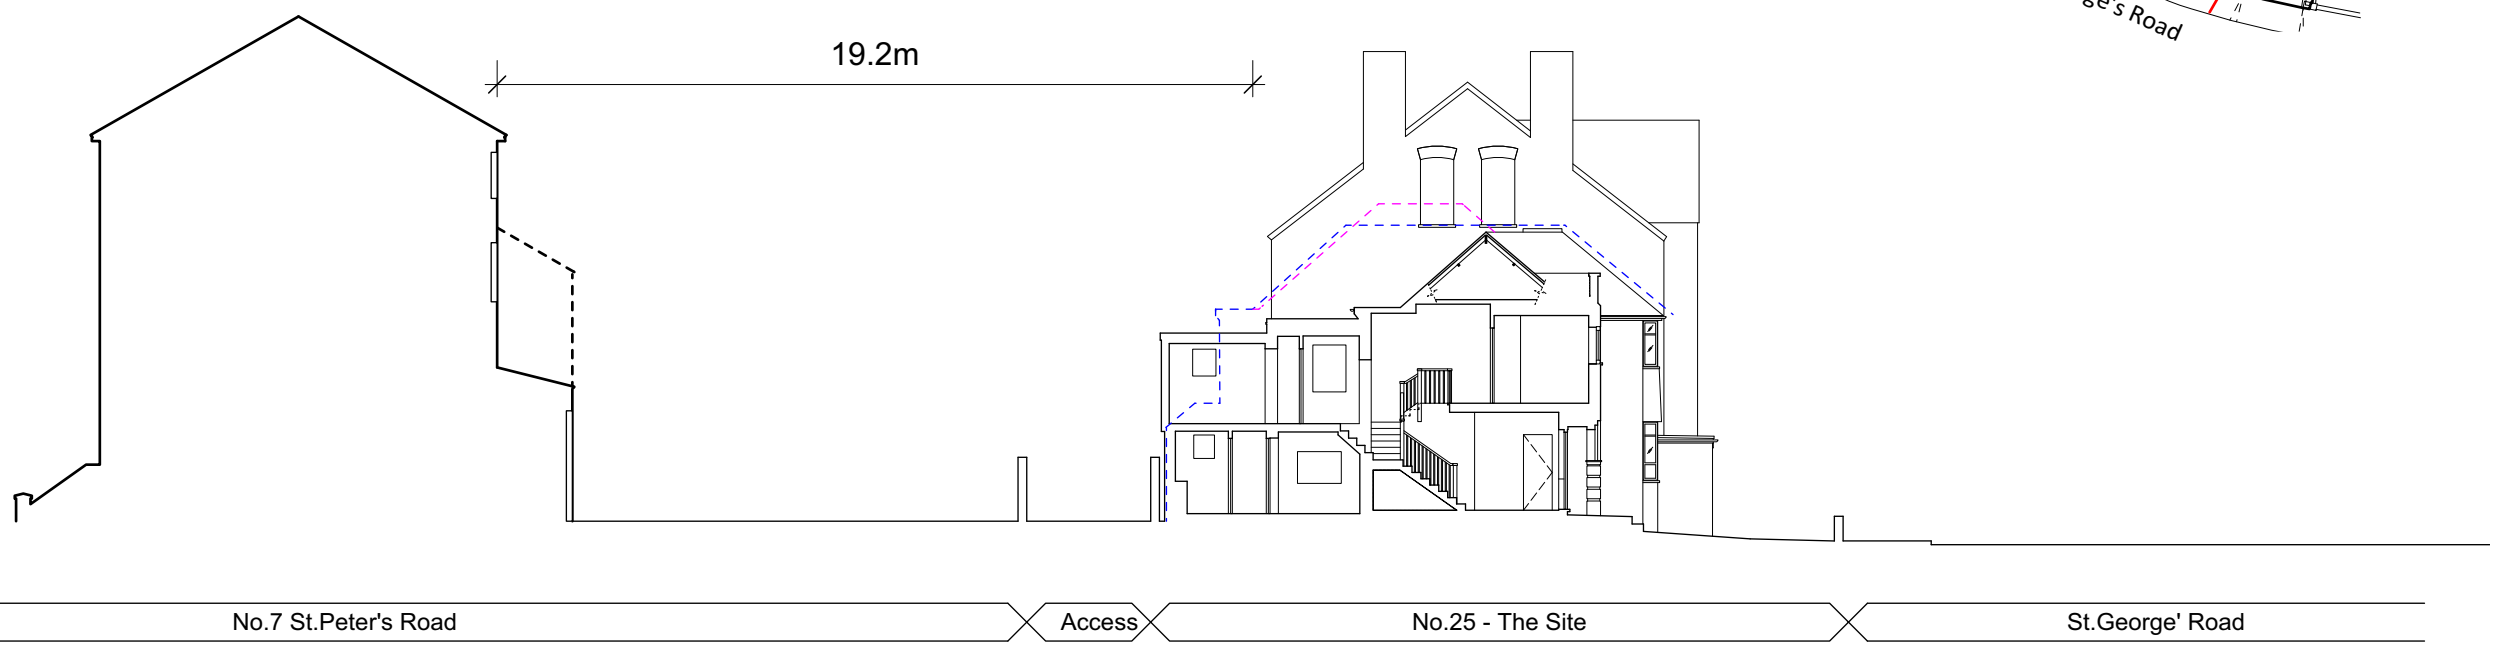

PLANNING

- Blue Dotted Line = Scheme approved (19/1228/HOT)
- Pink Dotted Line = Proposed scheme

1 Site Section EE
Scale: 1:200