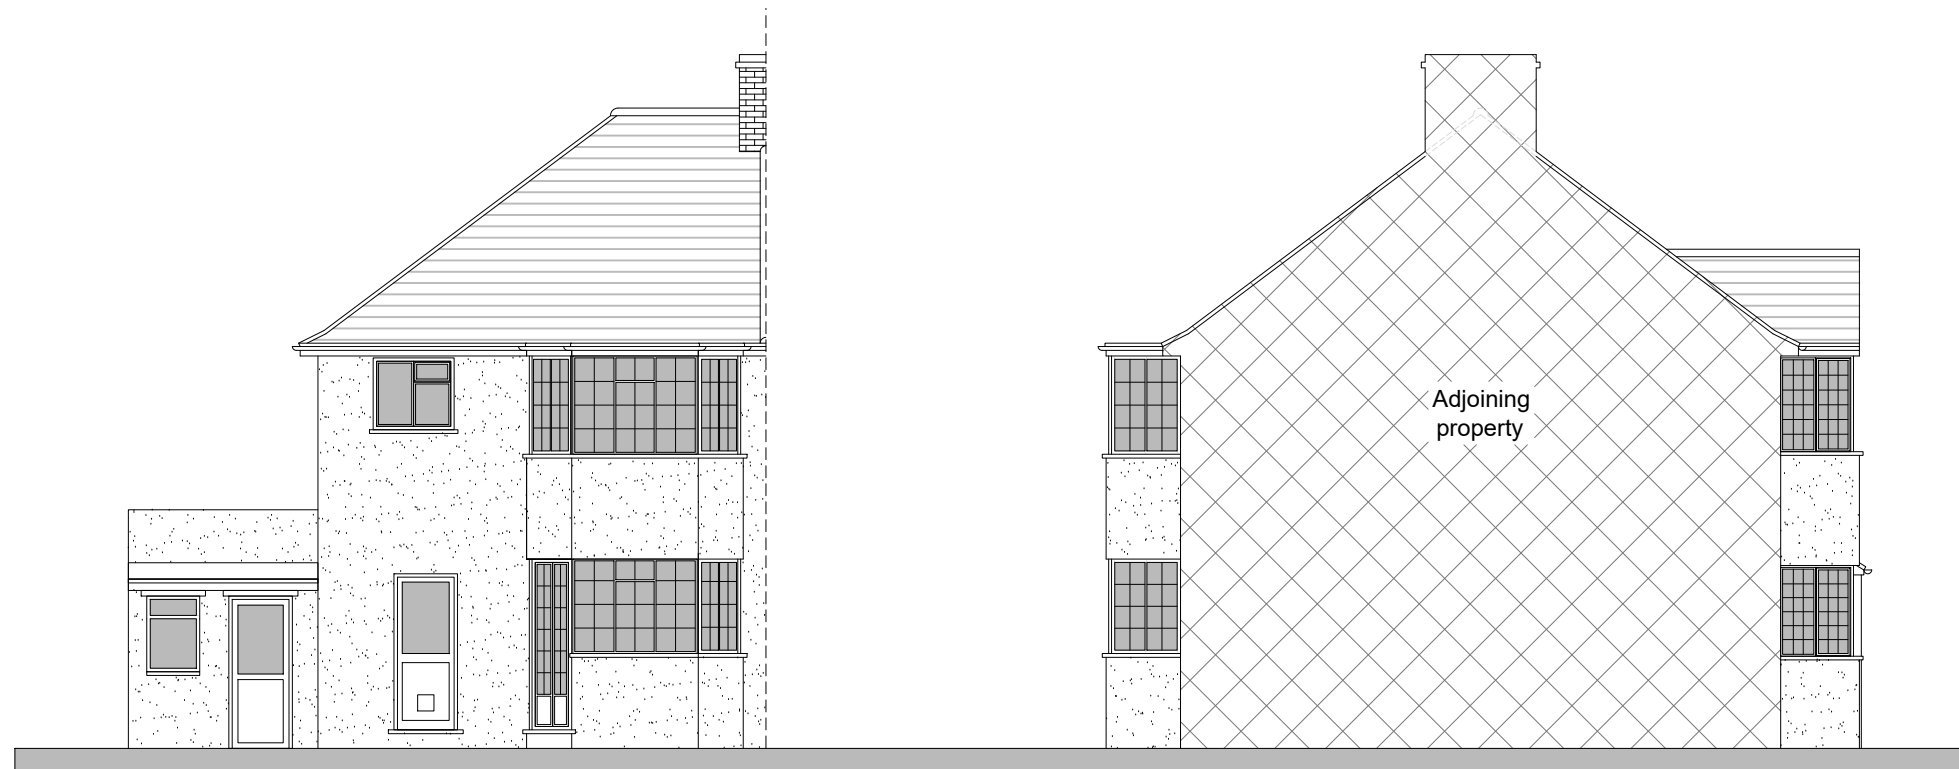

Existing Front Elevation

Existing Side Elevation

Existing Rear Elevation

Existing Side Elevation

Rev	Date	Description

FLUENT
ARCHITECTURAL DESIGN SERVICES
69-71 WINDMILL ROAD, SUNBURY,
MIDDLESEX, TW16 7DT
TEL: 0800 0438838
E-MAIL: INFO@FLUENT-ADS.CO.UK
WEB: FLUENT-ADS.CO.UK

75 Cypress Ave, Twickenham

Existing Elevations

1:100 @ A3 0 1 2 3

Scale 1:100 @ A3	Dwg No. FLU.1607.04
Date 02.08.2021	Rev A
Drawn MV	