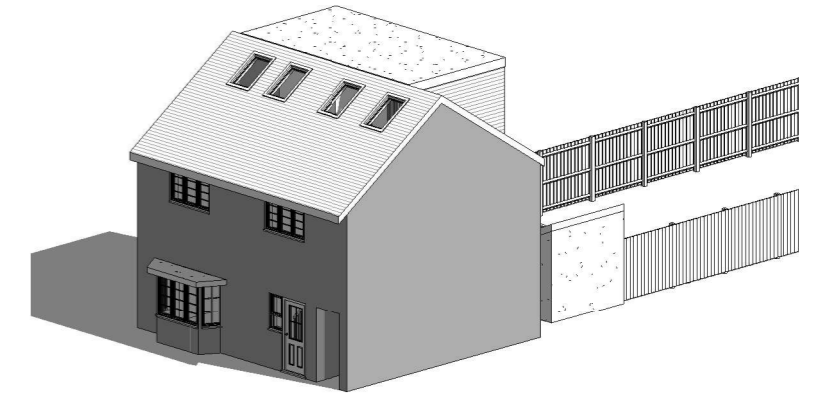

Existing Location Plan
1 : 1250

Existing Site Plan
1 : 200

3D View 1

3D View 2

22 Clifford Road, Richmond

Existing Site Plan and Location

Scale @ A3	As indicated
Date	11.08.2021
Drawn by	D.Owolana

Drawing number	FLU.1617.01
Rev	A