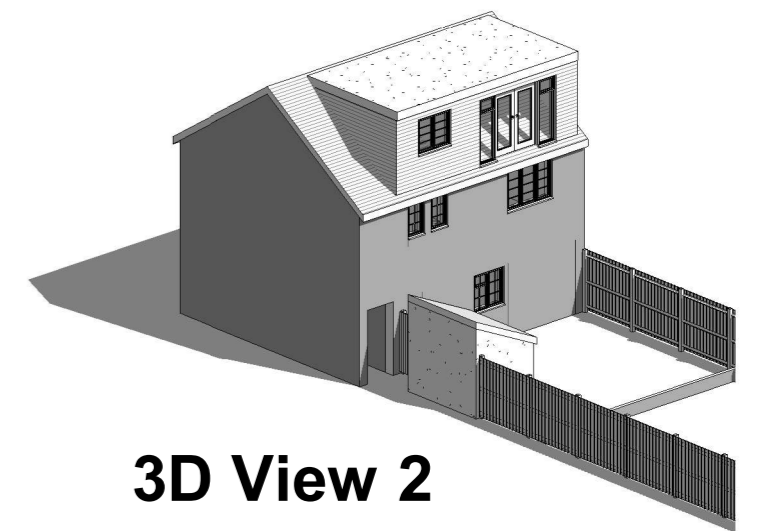

Existing Location Plan
1 : 1250

Existing Site Plan
1 : 200

3D View 1

3D View 2

22 Clifford Road, Richmond

Existing Site Plan and Location

Scale @ A3	As indicated
Date	11.08.2021
Drawn by	D.Owolana

Drawing number	FLU.1617.01
Rev	A