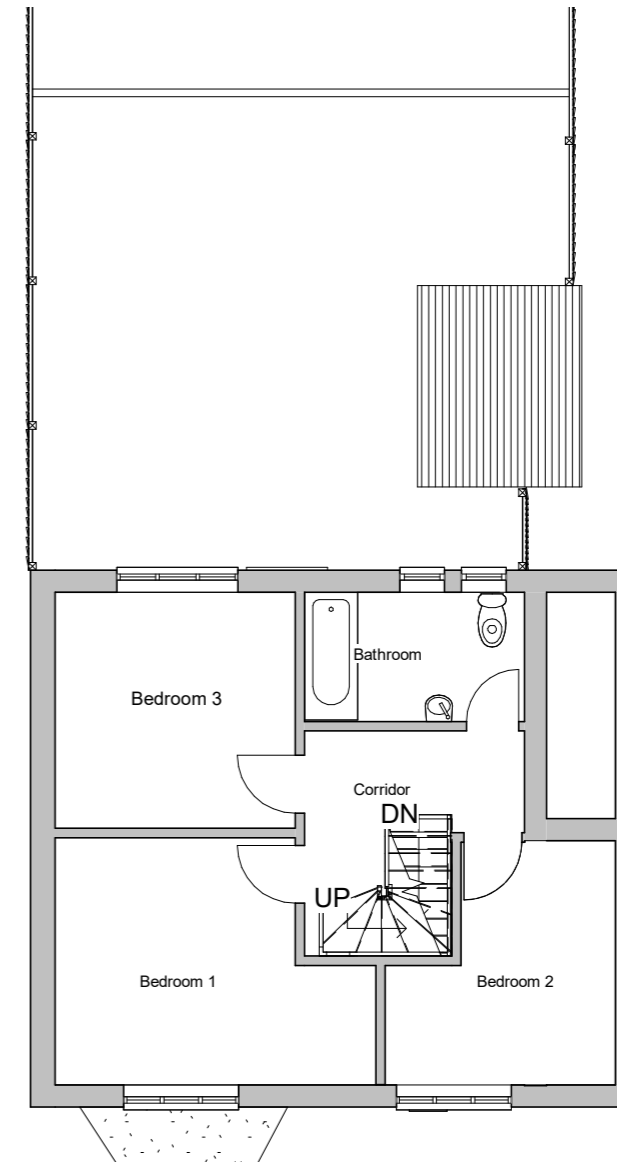

Existing Ground floor
1 : 100

Existing First floor
1 : 100

22 Clifford Road, Richmond

Existing Floor Plans

| | |
|------------|------------|
| Scale @ A3 | 1 : 100 |
| Date | 11.08.2021 |
| Drawn by | D.Owolana |

| | |
|----------------|-------------|
| Drawing number | FLU.1617.02 |
| Rev | |

| No. | Description | Date |
|-----|-------------|------|
| | | |
| | | |
| | | |
| | | |
| | | |