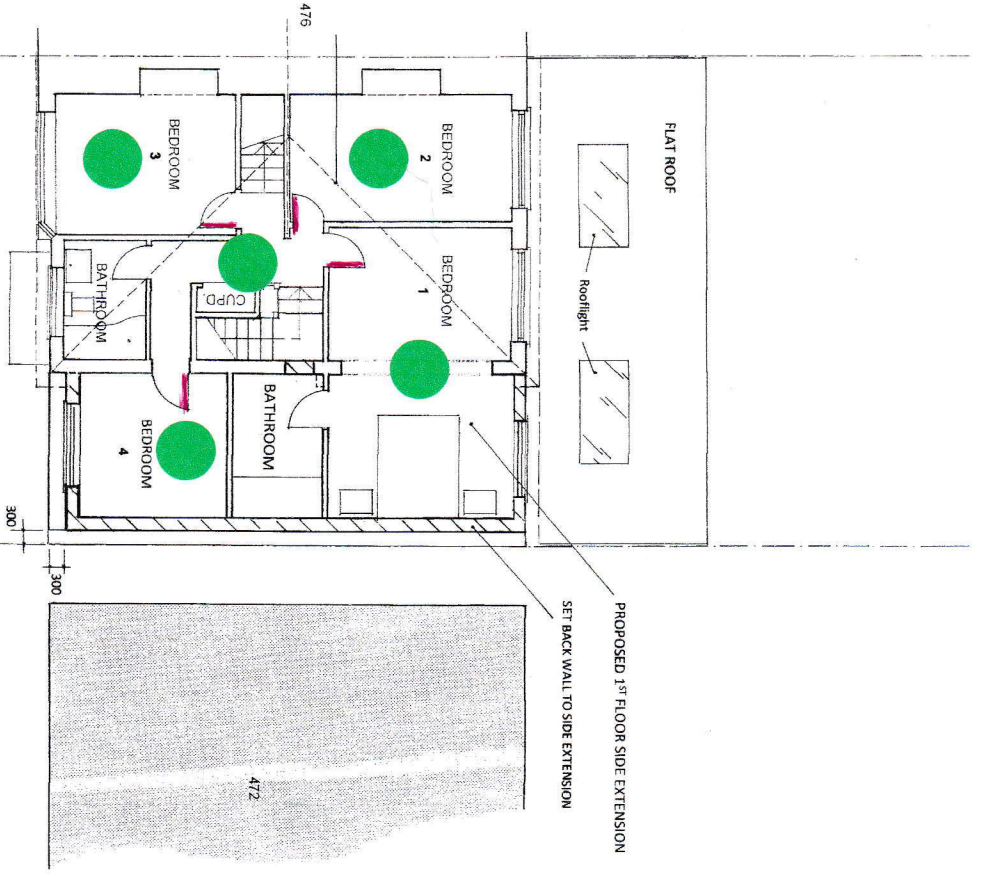

This drawing is not for use in construction

SMOKE DETECTOR

PATRICK ETWEIN DipArch RIBA FRSA 40 WESTHOLM LONDON NW11 6JH 07957 370435 020 8455 8953 etweinp@gmail.com		CODE F/STA	DWG NO. 03
474 STAINES ROAD TWICKENHAM TW2 5JD ALTERATIONS AND EXTENSIONS		REV 1	
FIRE STRATEGY PLAN		SCALE 1:100	
Do not scale from this drawing. This drawing is the copyright of Patrick Etwein SCALE BAR 		DATE AUG 2021	
		STATUS PLANNING	