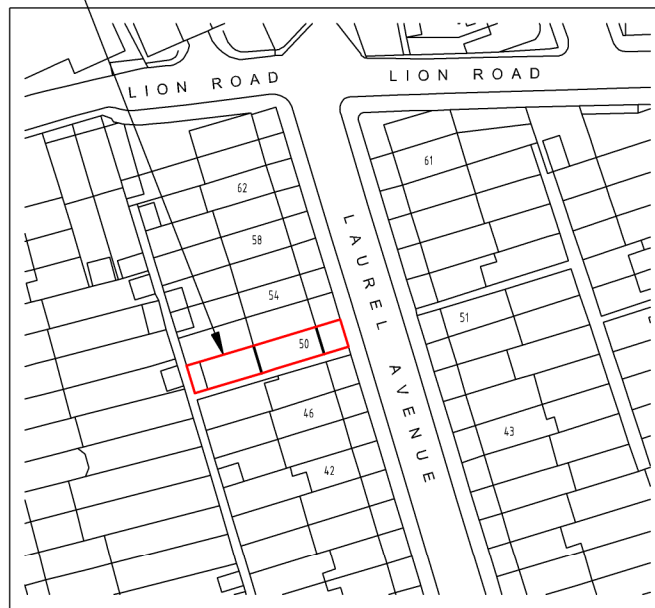

APPLICATION SITE
EDGED IN RED

Ordnance Survey (c) Crown Copyright 2020. All rights reserved. Licence number 100053143

SITE LOCATION PLAN

SCALE 1:1250

© Copyright Dusek Ltd

drawing: SITE LOCATION PLAN	scale: 1 : 1250 A4	date: 14 / 09 / 21		
	drawing no: 545-P-2	drawn: SC		
project: 50 LAUREL AVENUE, TWICKENHAM, TW1 4JA	client: LUCY CALVERT & CHRIS TYAS			