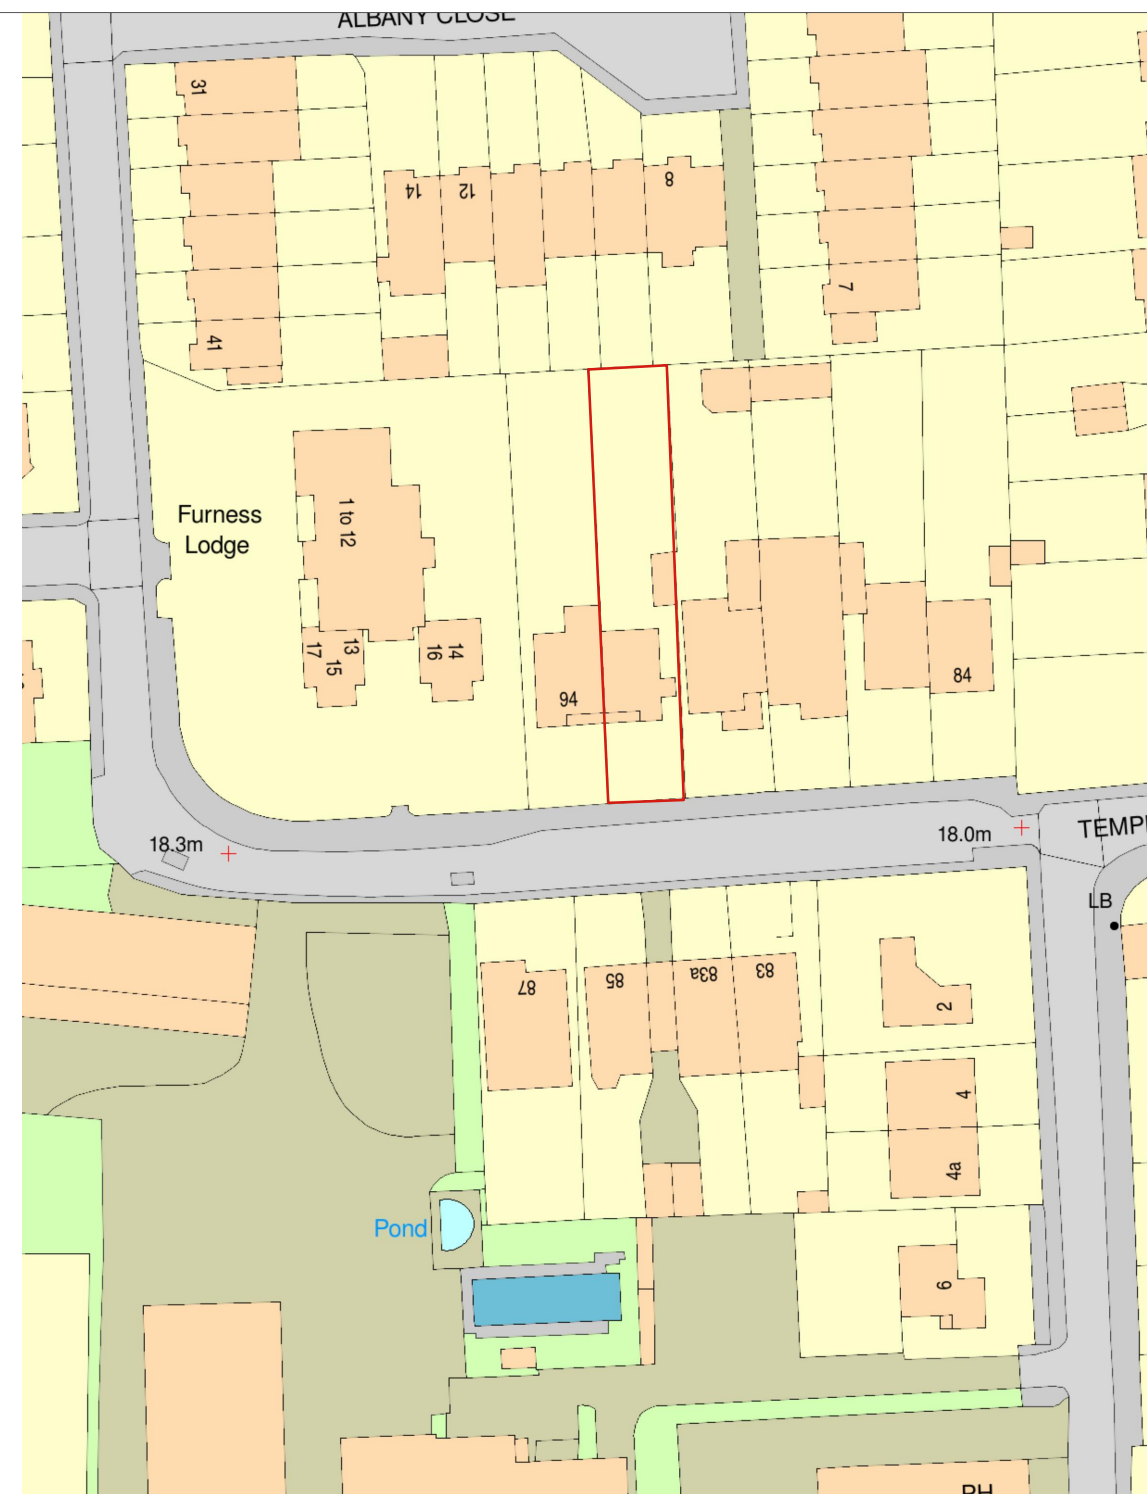

92. Temple Sheen Road, East Sheen, London, Richmond Upon Thames, SW14 7RR

92 Temple Sheen Road LONDON SW14 7RR

MAGGIE TOY
Architectural Design

Client:
Nicola Ross

Date:
17/05/2021

92000.LOCATION MAP

Scale:
A3 1/1250

Project:
REAR AND LOFT EXT AND GARDEN SHED

Site Plan shows area bounded by: 519753.13, 174973.83 519953.13, 175173.83 (at a scale of 1:1250), OSGridRef: TQ19857507. The representation of a road, track or path is no evidence of a right of way. The representation of features as lines is no evidence of a property boundary.

Produced on 6th May 2021 from the Ordnance Survey National Geographic Database and incorporating surveyed revision available at this date. Reproduction in whole or part is prohibited without the prior permission of Ordnance Survey. © Crown copyright 2021. Supplied by www.buyaplan.co.uk a licensed Ordnance Survey partner (100053143). Unique plan reference: #00629343-C9738F