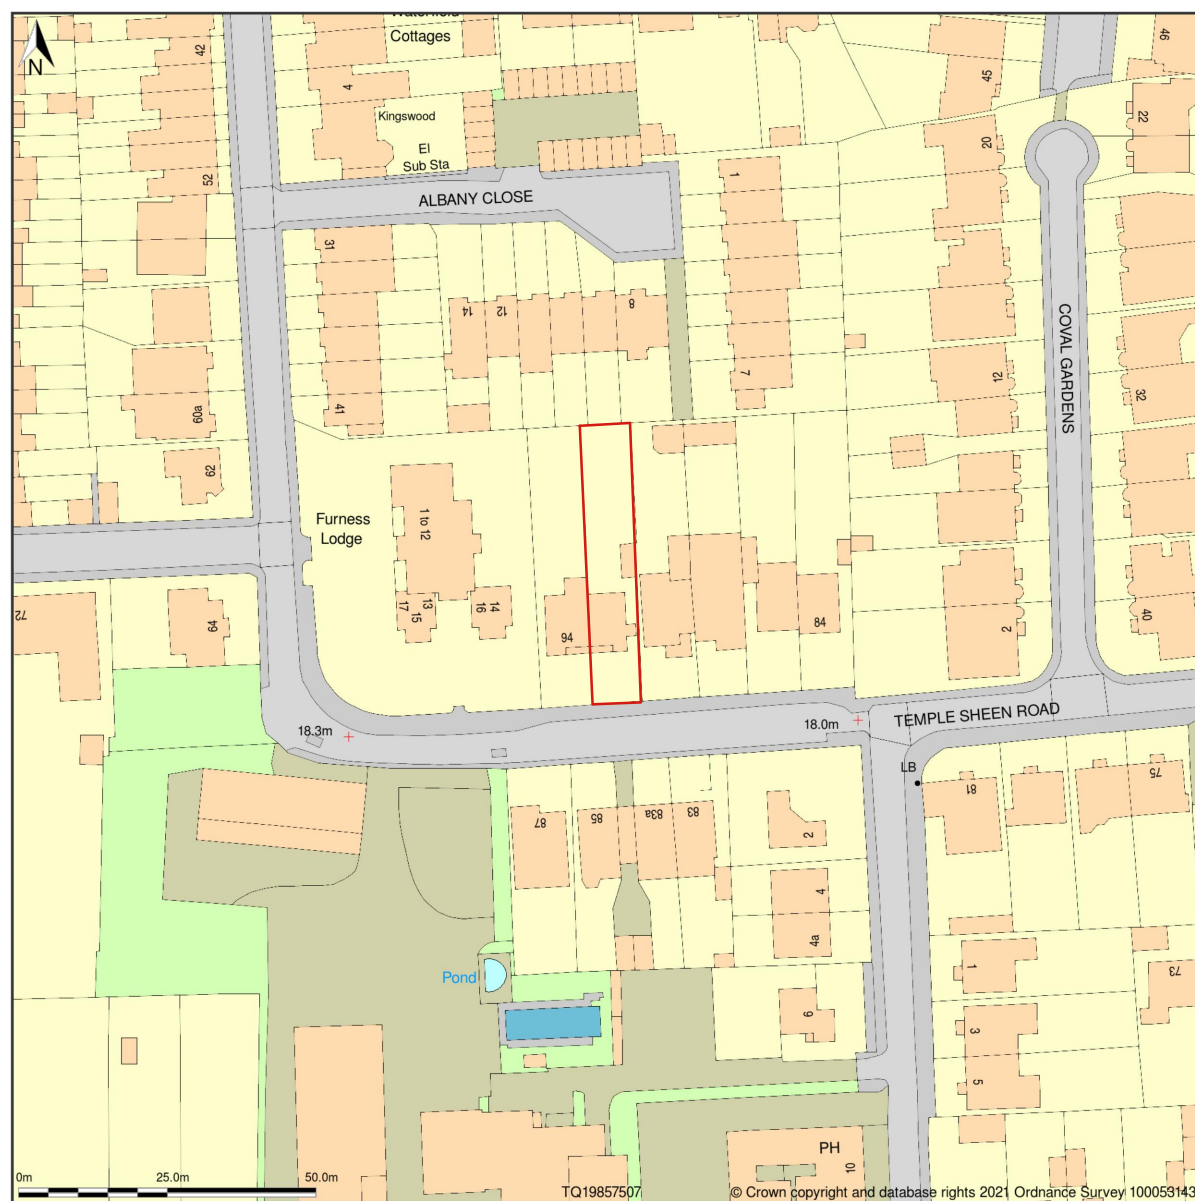

92. Temple Sheen Road, East Sheen, London, Richmond Upon Thames, SW14 7RR

92 Temple Sheen Road LONDON SW14 7RR

MAGGIE TOY
Architectural Design

Client:
Nicola Ross

Date:
17/05/2021

92000.LOCATION MAP

Scale:
A3 1/1250

Project:
REAR AND LOFT EXT AND GARDEN SHED

Site Plan shows area bounded by: 519753.13, 174973.83 519953.13, 175173.83 (at a scale of 1:1250), OSGridRef: TQ19857507. The representation of a road, track or path is no evidence of a right of way. The representation of features as lines is no evidence of a property boundary.

Produced on 6th May 2021 from the Ordnance Survey National Geographic Database and incorporating surveyed revision available at this date. Reproduction in whole or part is prohibited without the prior permission of Ordnance Survey. © Crown copyright 2021. Supplied by www.buyaplan.co.uk a licensed Ordnance Survey partner (100053143). Unique plan reference: #00629343-C9738F