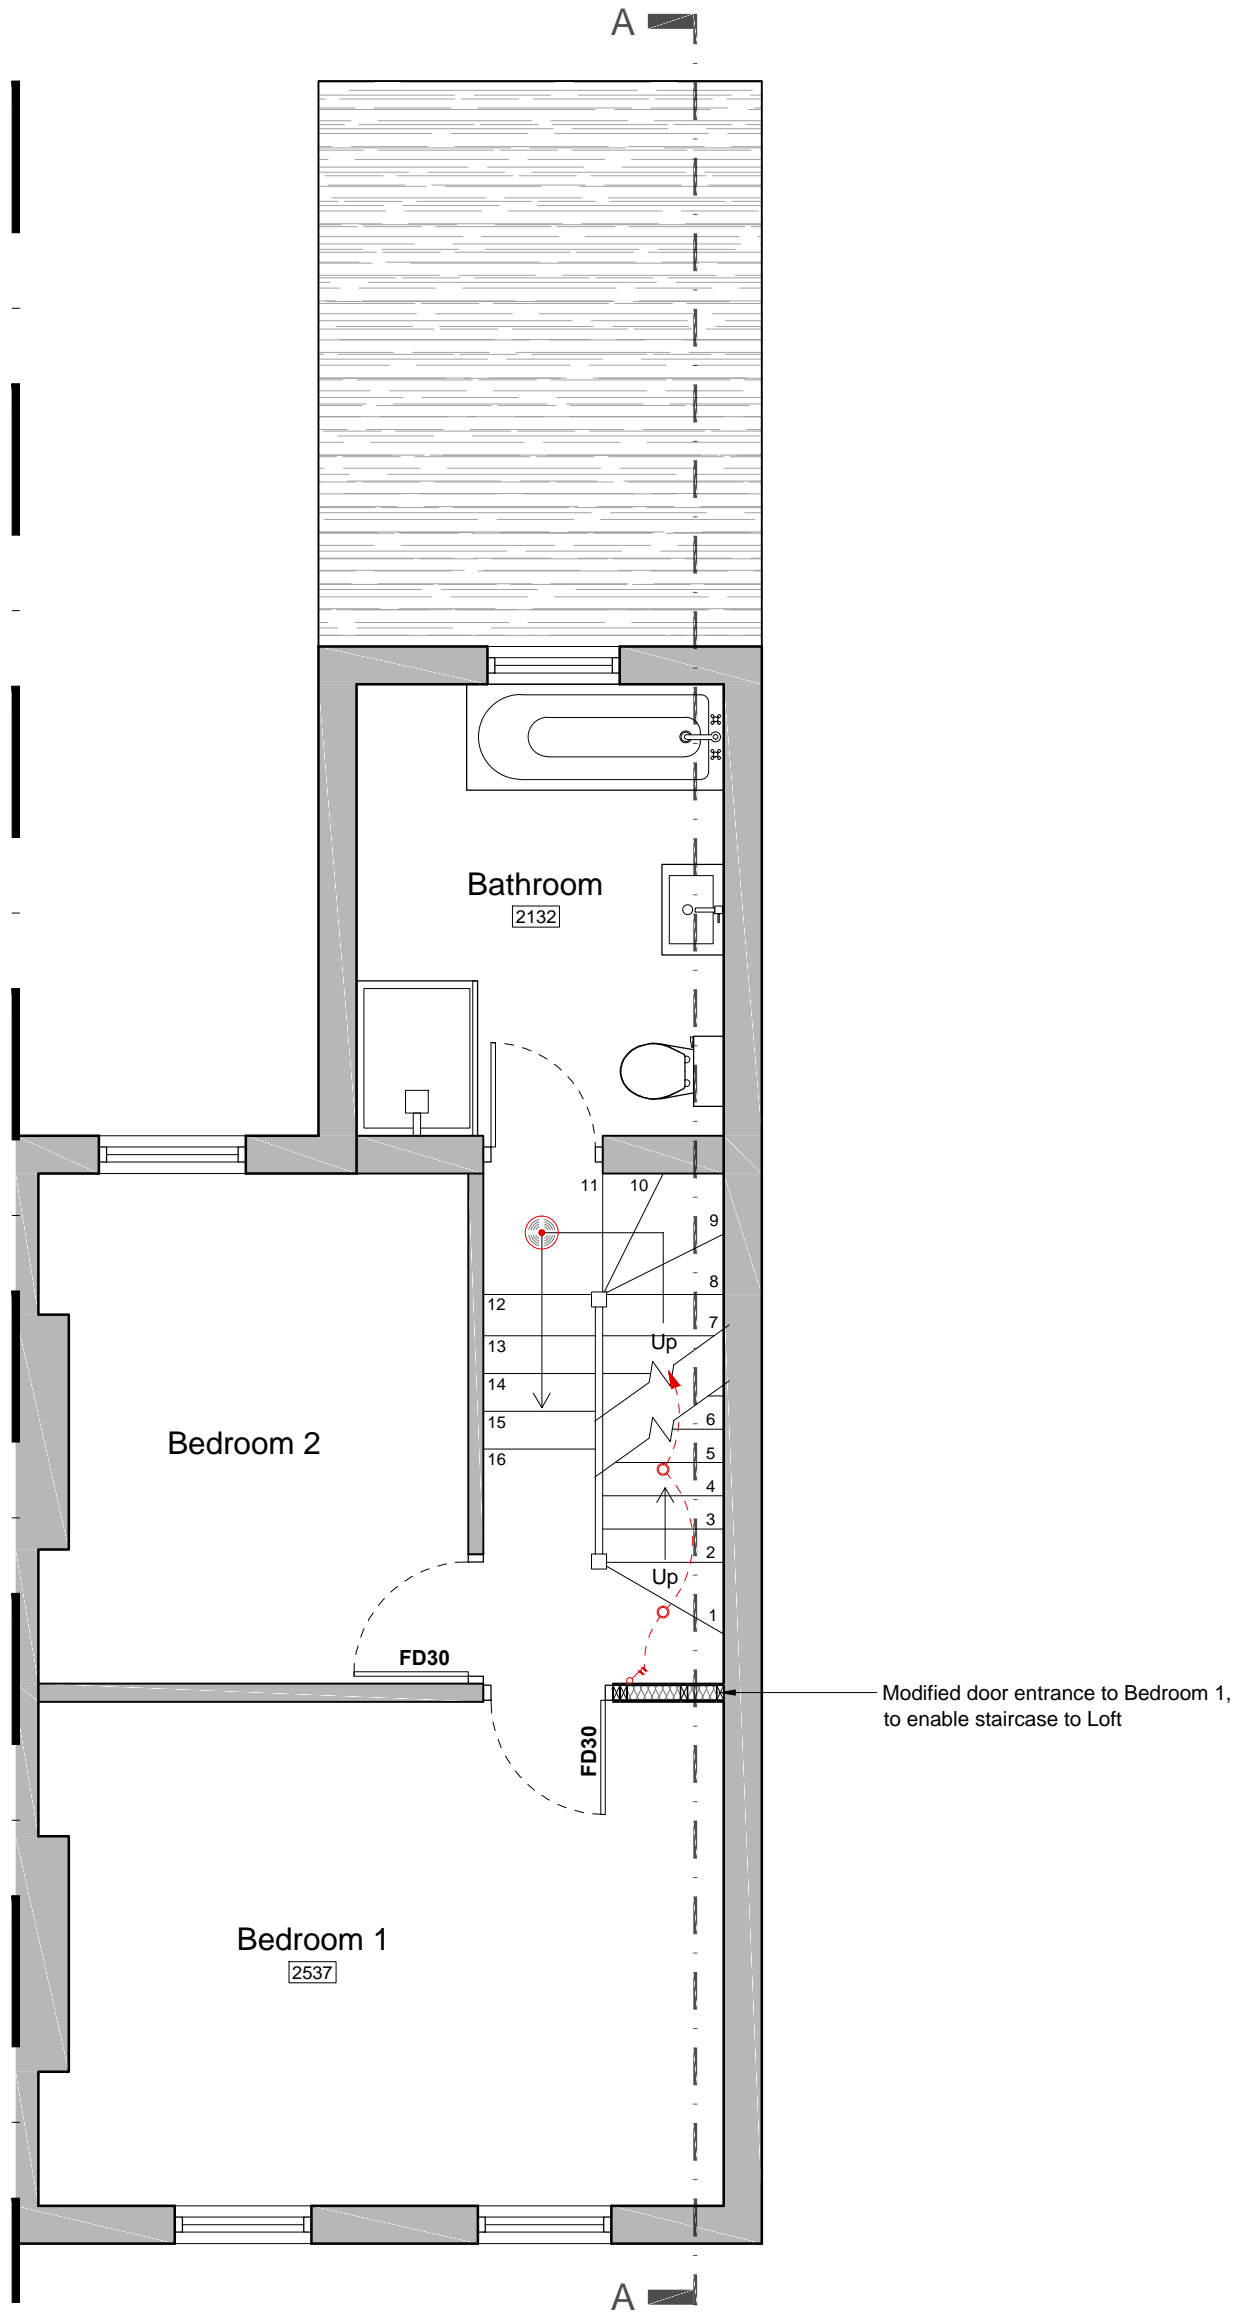

DO NOT SCALE FROM THIS DRAWING  
All dimensions to be checked on site

First Floor - Proposed

Project:	8 South Western Road, Twickenham, TW1 1LQ		
Ref:	CPA/0821/8SouthWestern/FF		
Dwg. Title:	Proposed First Floor Plan		
Date:	20.09.21	Scale:	1:50 @ A3
Rev.:			-