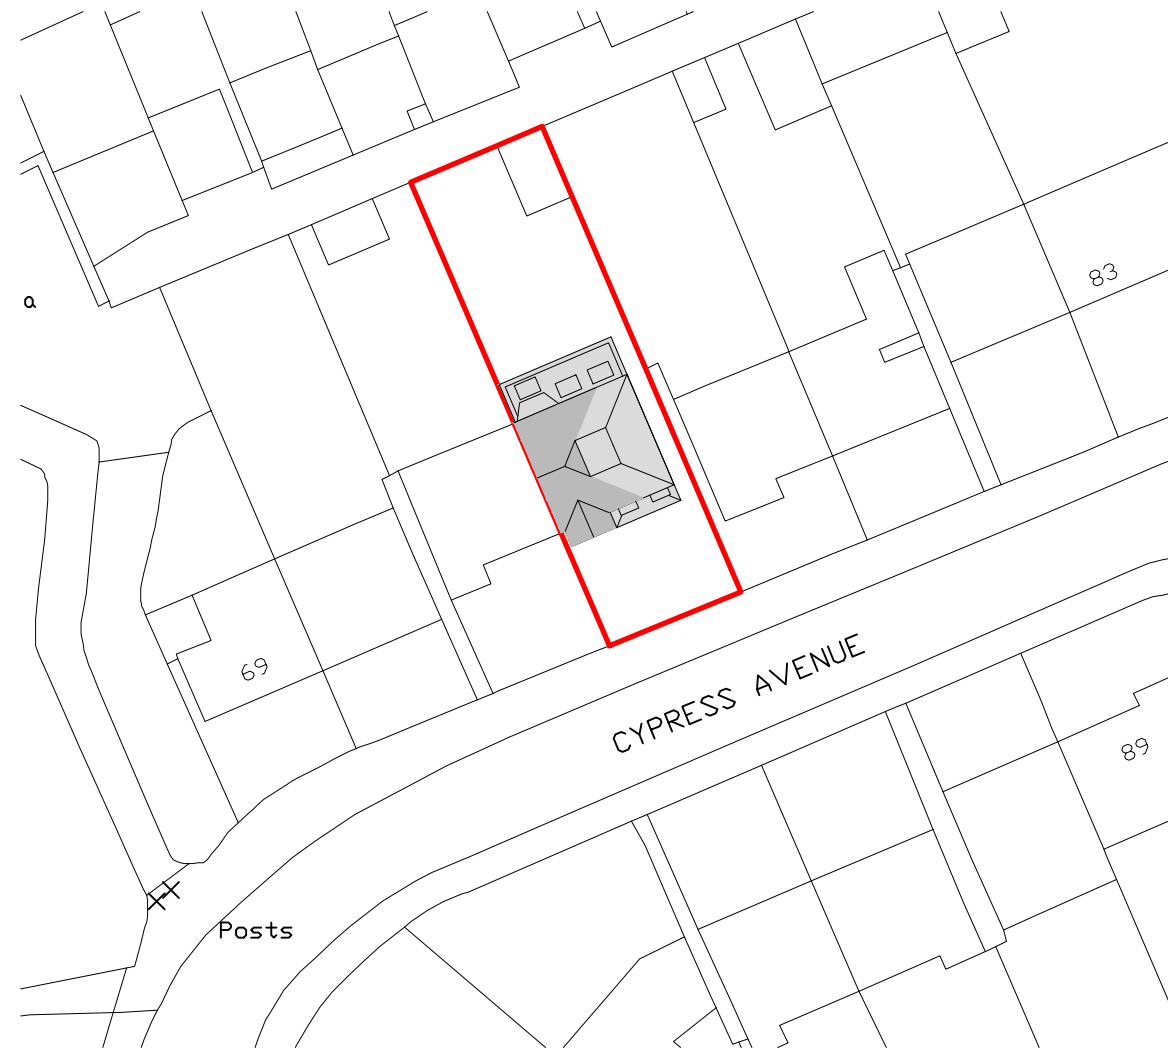

Location Plan

Scale 1:1250

Existing Site Layout

Scale 1:500

Proposed Site Layout

Scale 1:500

Rev	Date	Description

**FLUENT**  
ARCHITECTURAL DESIGN SERVICES

Scale <b>1:500 @ A3</b>	Dwg No. <b>FLU.1607.01</b>
Date <b>02.08.2021</b>	Rev <b>D</b>
Drawn <b>MV</b>	