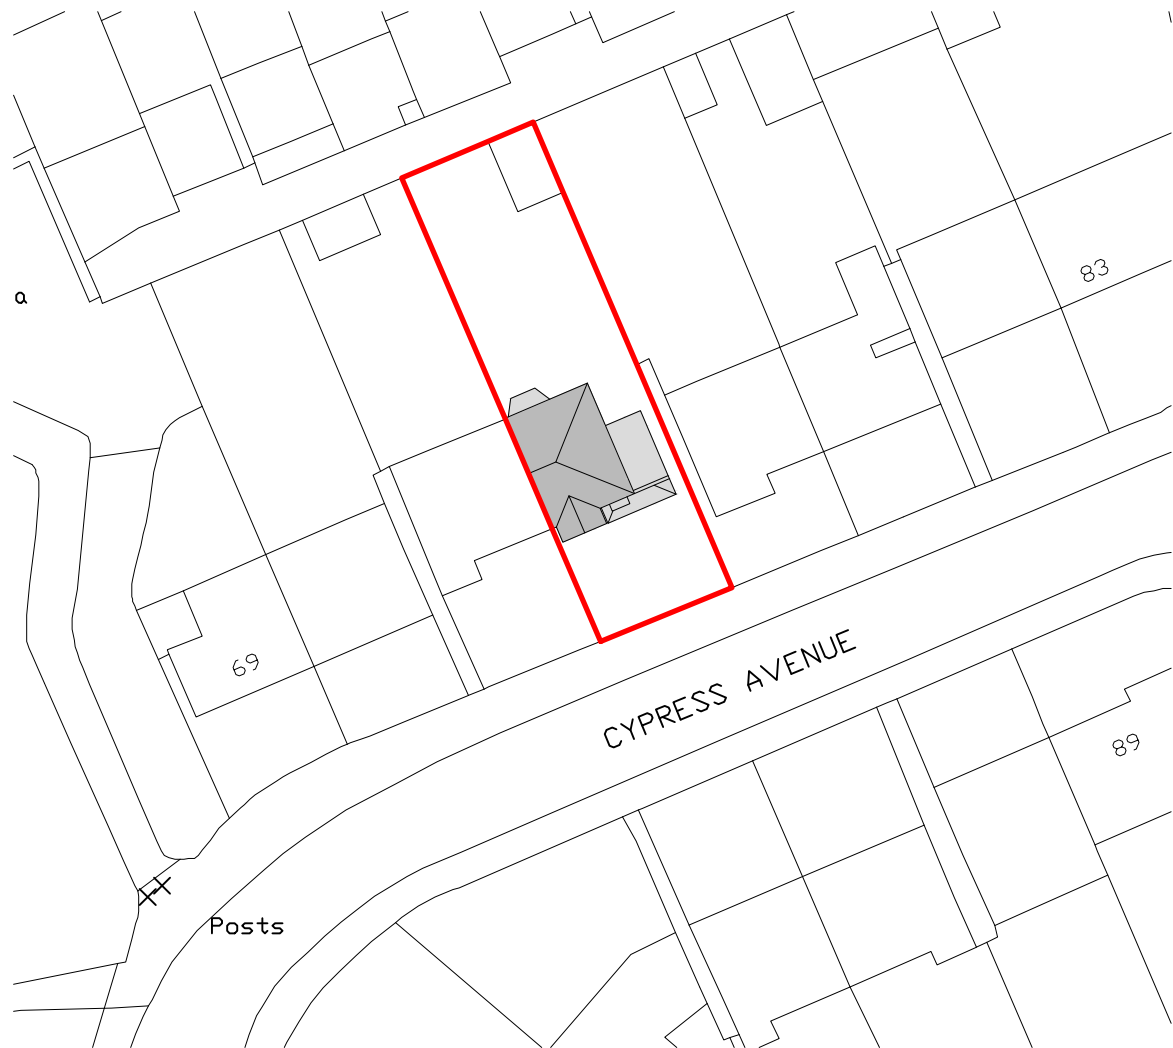

Location Plan

Scale 1:1250

Existing Site Layout

Scale 1:500

Proposed Site Layout

Scale 1:500

Rev	Date	Description

**FLUENT**  
ARCHITECTURAL DESIGN SERVICES

Scale <b>1:500 @ A3</b>	Dwg No. <b>FLU.1607.01</b>
Date <b>02.08.2021</b>	Rev <b>D</b>
Drawn <b>MV</b>	