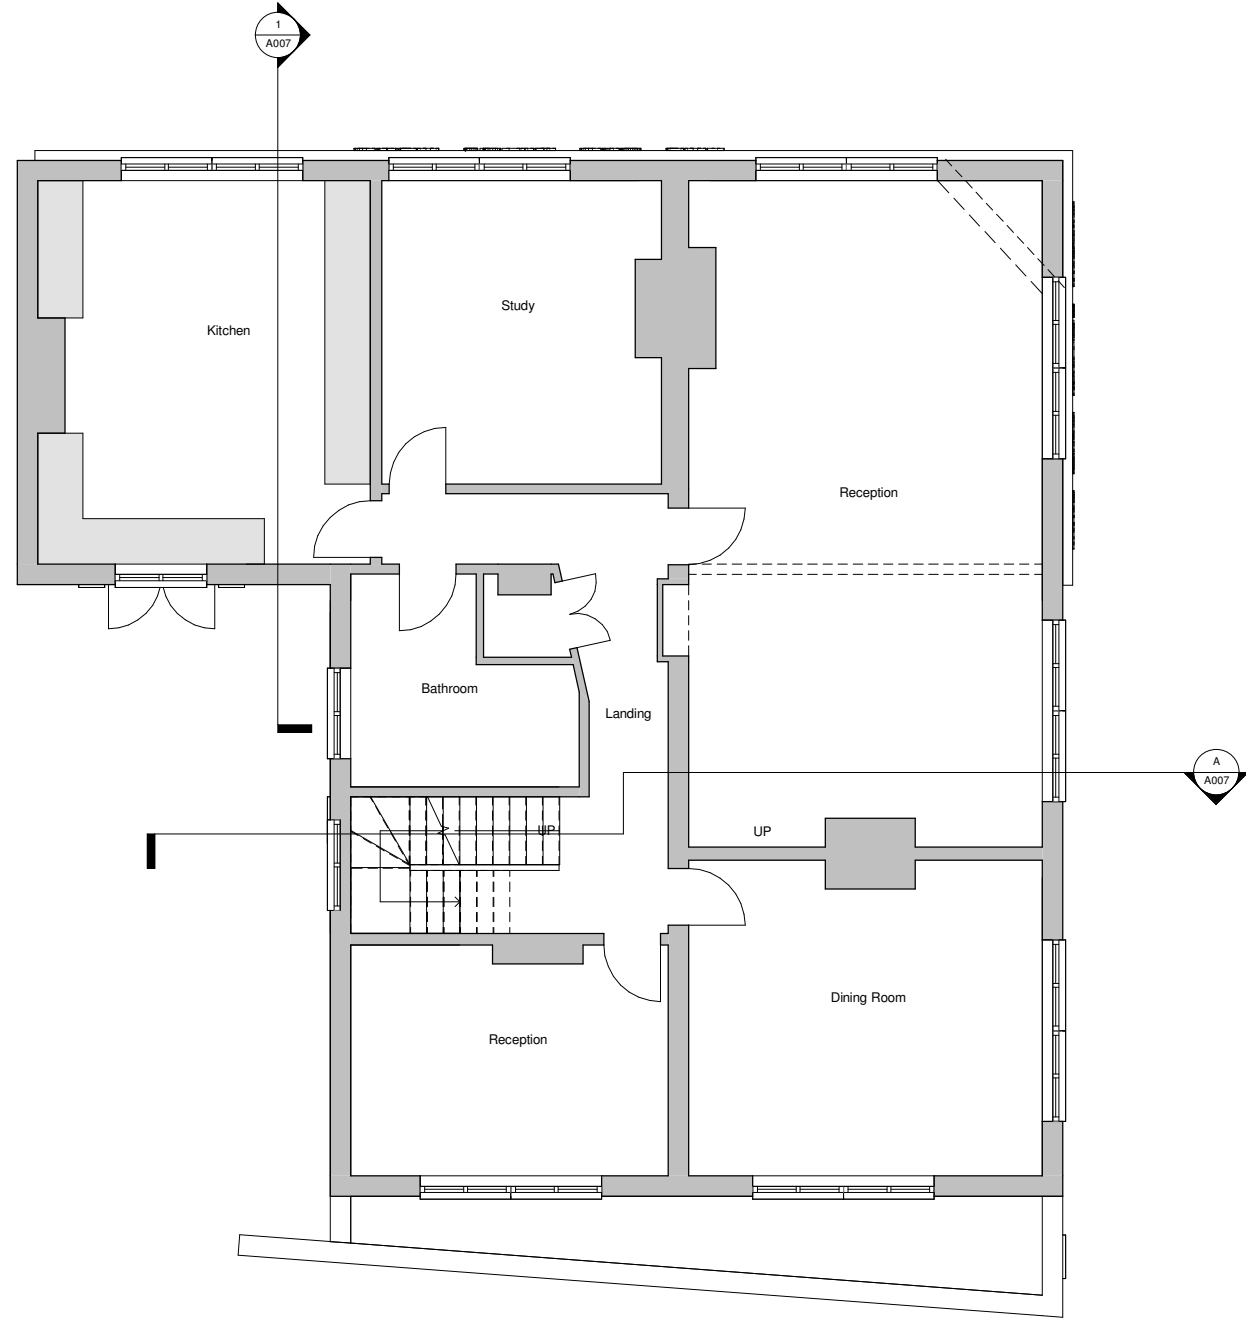

Existing First Floor Plan
1 : 50