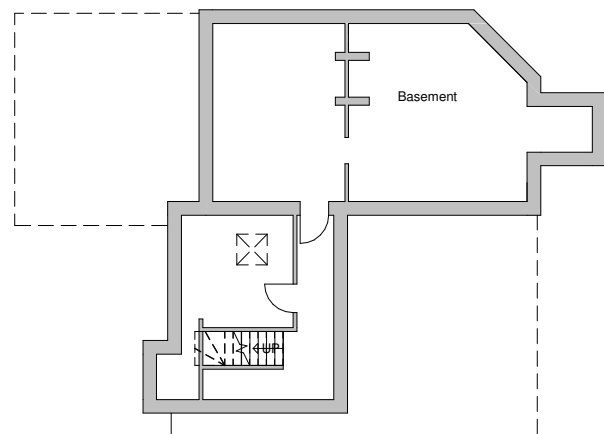

Existing Basement Floor Plan
1 : 100

Rev	Revision Description	Drawn	Check	Date

Project **The Old King's Head,
Hampton Wick**

Title **Existing Basement, Ground
and First Floor Plans**

Scale @ A1	Scale @ A3	Drawn By	Checked By	Date
As indicated 1:100	GE	KS	KS	14/05/18

Job No.	Sheet No.	Rev.
18-20	A003