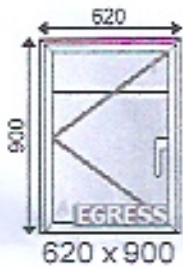

*** Thank you for choosing Duration Windows ***
Please quote this Quote No When Ordering

Frame Specification:

Additional Frame Details:

Win Handle: Chelton Art Deco Handle White
 Win Hinge: EGRESS
 Win Lock: Stealth Lock
 Cill: No Cill
 Outer: Window Eq Leg Outer White
 Beading: 24mm Bead White (STOCK)
 Drainage: Face