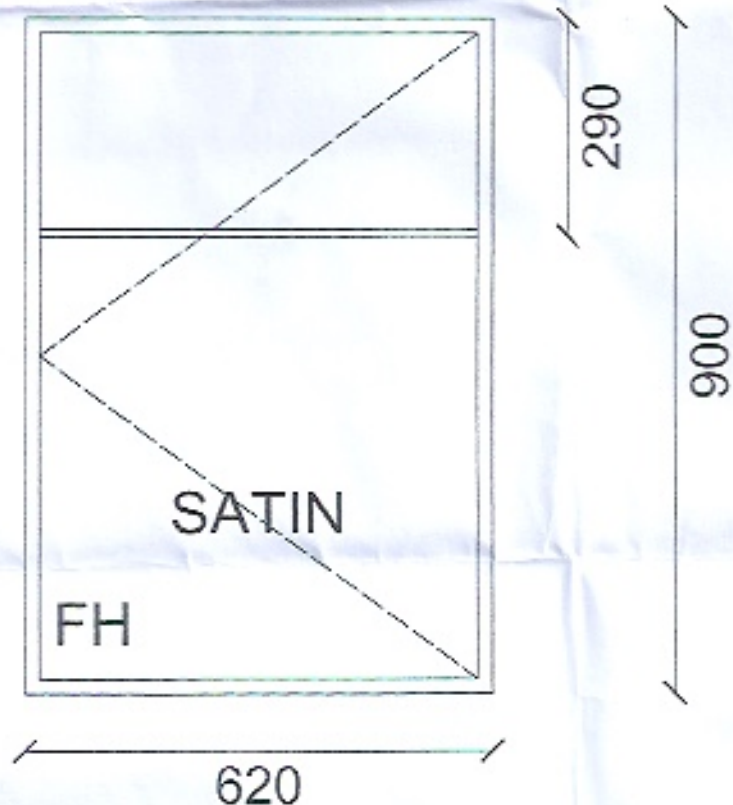

KEW WINDOWS

Order Ref: Dunne 873

25 - 10 - 2021

SPECS:

- White Aluminum Casement Window
- Outside View
- Thin Frame 45 mm *OR Viceroy*
- 35 mm Astragal Bar / Transom
- Satin Glass
- White Handles
- No Cill
- Front Drain
- Fire Hinge

*** Thank you for choosing Duration Windows ***
Please quote this Quote No When Ordering

Frame Specification:

Additional Frame Details:

Win Handle: Chelton Art Deco Handle White
 Win Hinge: EGRESS
 Win Lock: Stealth Lock
 Cill: No Cill
 Outer: Window Eq Leg Outer White
 Beading: 24mm Bead White (STOCK)
 Drainage: Face

Glazing:

Dimensions:

4/16/4 Obs Tuf Duplex 39mm 1 BAR Satn TOUGH WHT Planitherm Total + 30% Argon Swiss Spacer v White
 Actual Frame Size: 620 x 900