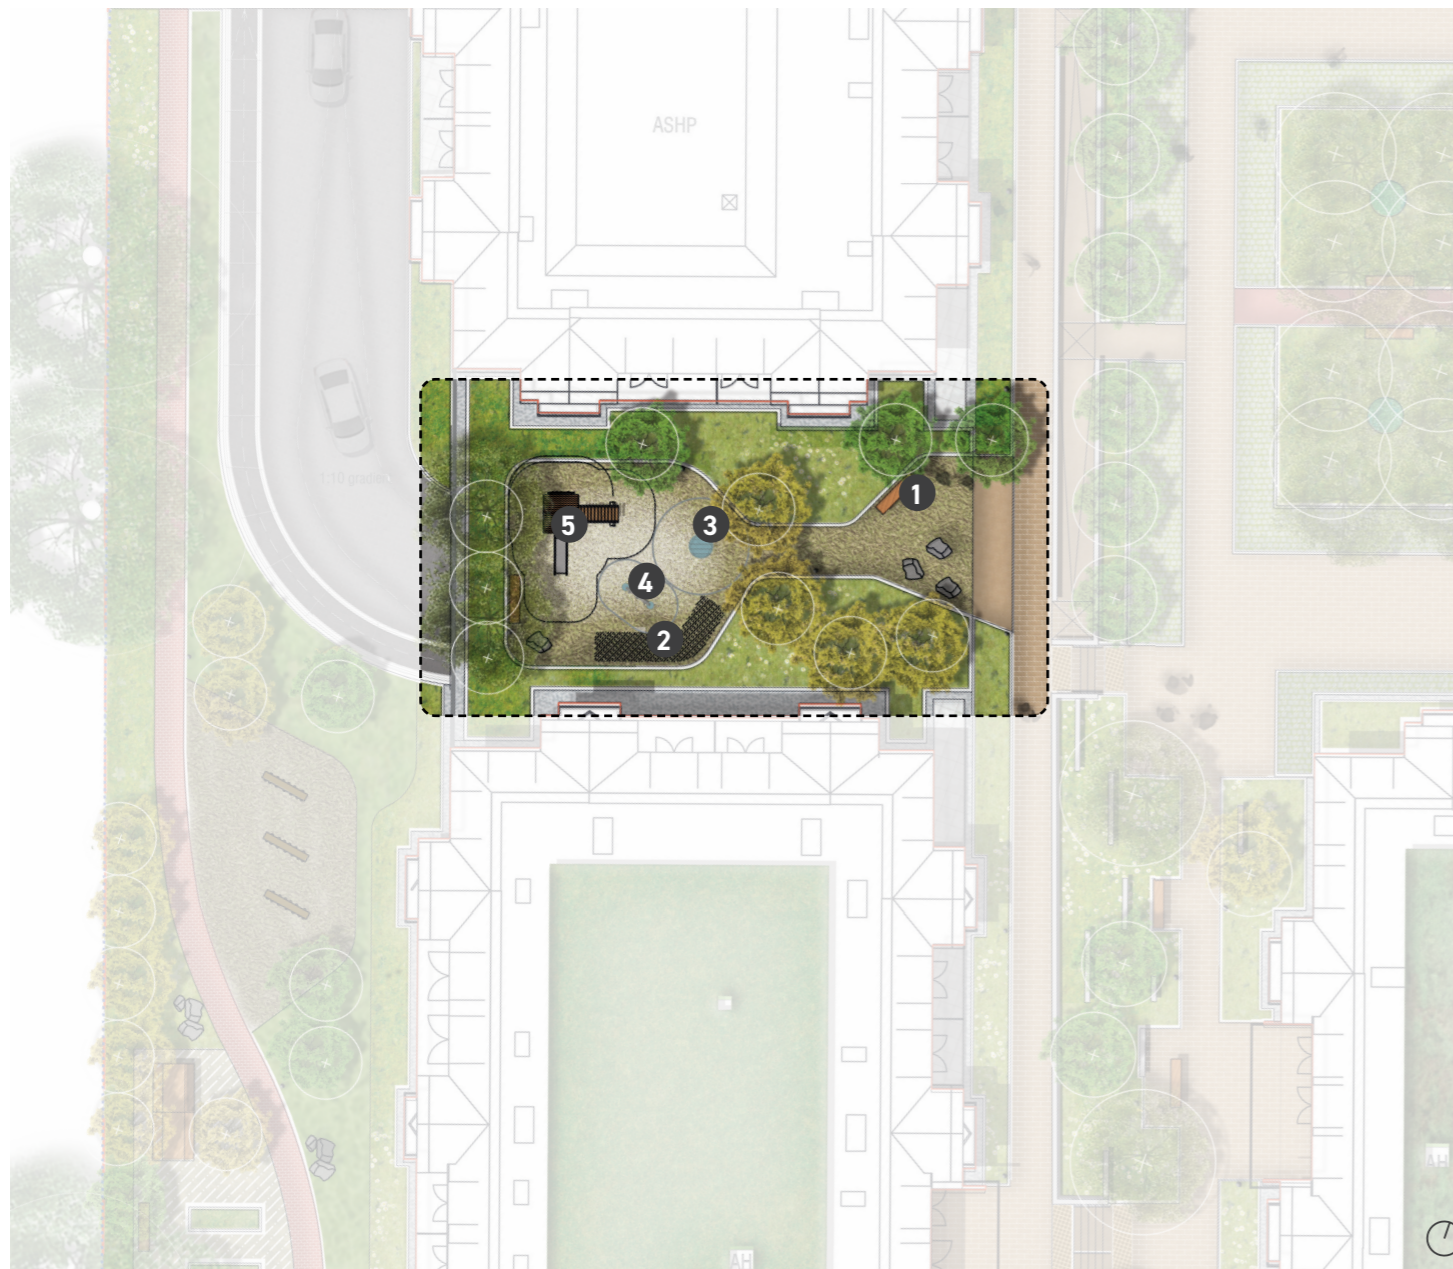

4 Landscape Design

Play Garden

- 1 Playable Log Tunnel
- 2 Willow Tunnel
- 3 Wobble disk
- 4 Small see-saw

- 5 Combination play hut

The Play Garden provides inclusive, green, and immersive play opportunities that fit seamlessly into the already verdant landscape. The aim is to create a sense of discovery and exploration is at the heart of this character area.

Character Area Objectives:

- > natural play elements such as willow tunnels, balance elements, playable logs
- > robust, natural materials
- > play elements and seating immersed in lush planting
- > space to run, climb, play and imagine

Wobble disk

Playable log tunnel

Willow tunnel

Small see-saw

Combination play hut

All images used in this presentation remain the property of the copyright holder(s) and are used for the purposes of this presentation only.