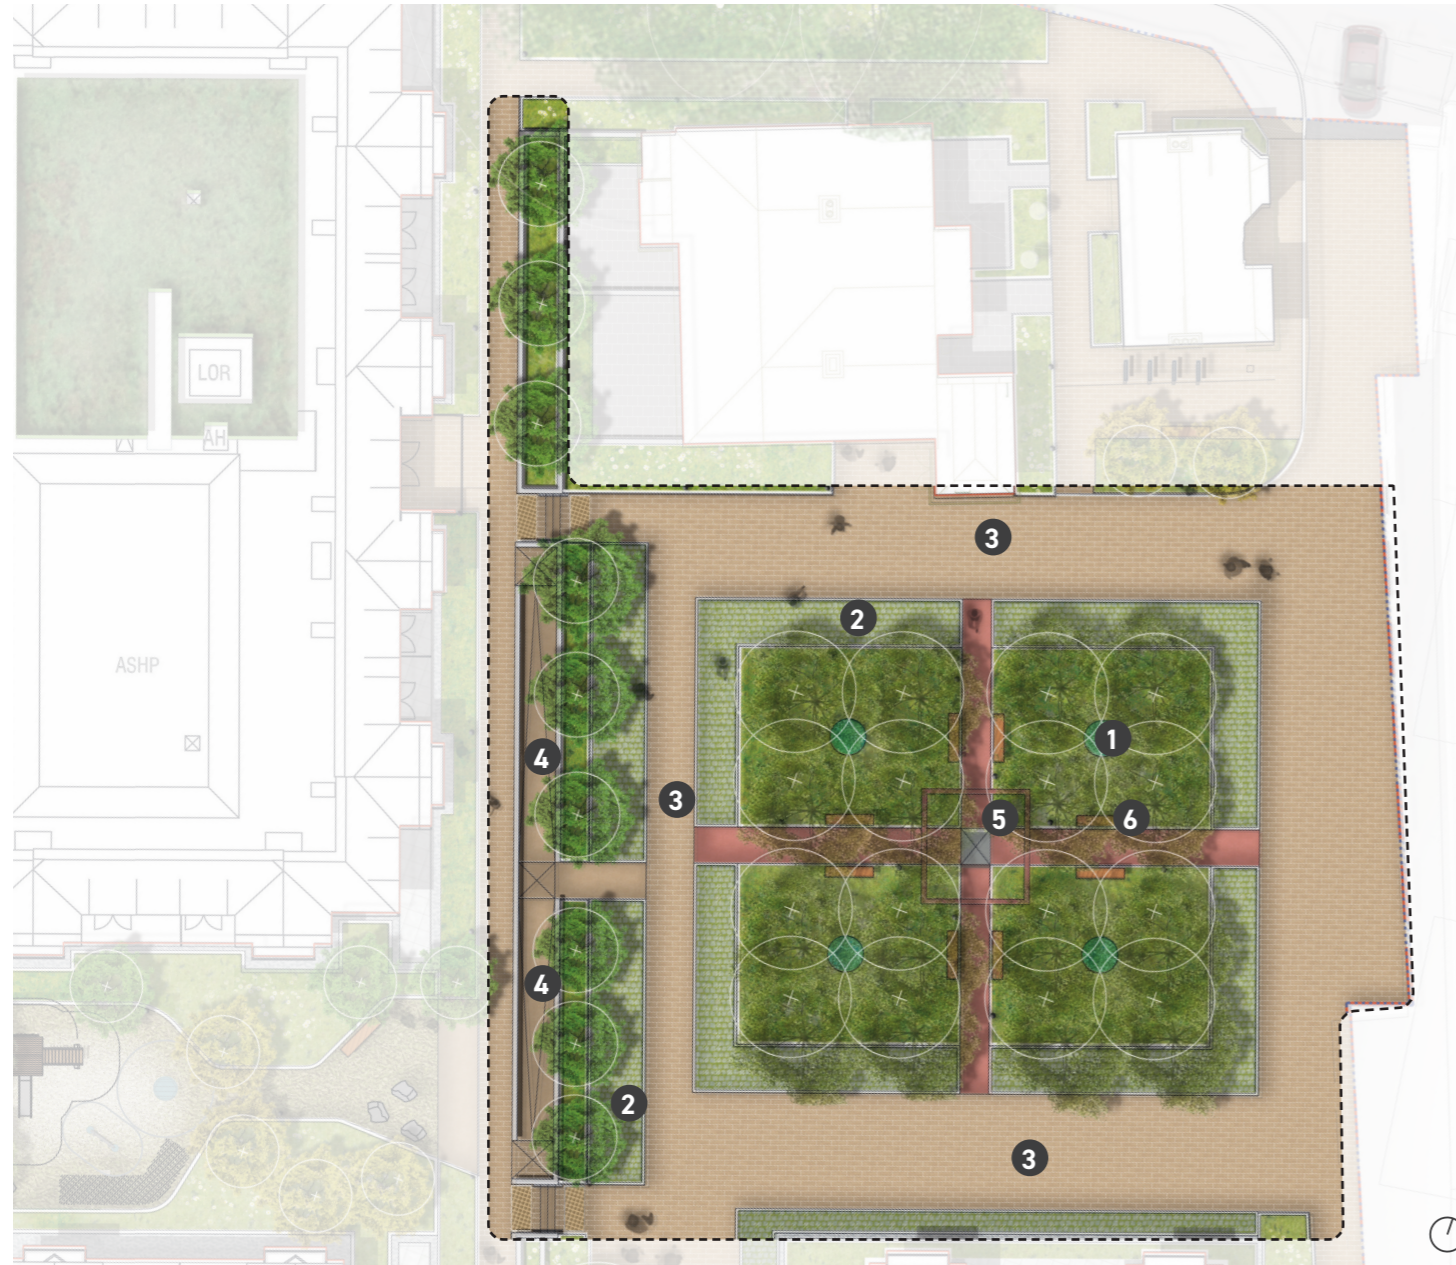

4 Landscape Design

Orchard Garden

- 1 Orchard planting
- 2 Grasscrete with wildflower planting
- 3 Fire engine access route
- 4 Compliant sloped access to Block A and play garden
- 5 Commemorative plaque location
- 6 Seating nestled within planting

The Orchard Garden is a community anchor within the development where residents will want to meet, rest, and relax. The Orchard tree planting will be sensitive to the existing site context, and will be at the heart of the character design, incorporating seating areas immersed within planting.

Character Area Objectives:

- > reflective bird baths surrounded by productive, orchard tree planting
- > seating opportunities for solo users and groups nestled within planting
- > colourful, inviting planting with native, evergreen, and pollinator species
- > ecological interventions such as reflective bird baths and biodiverse planting

Wildflower meadow

Reclaimed brick path

Fruit Trees

Etched natural stone plaque

Reflective bird bath

Orchard trees