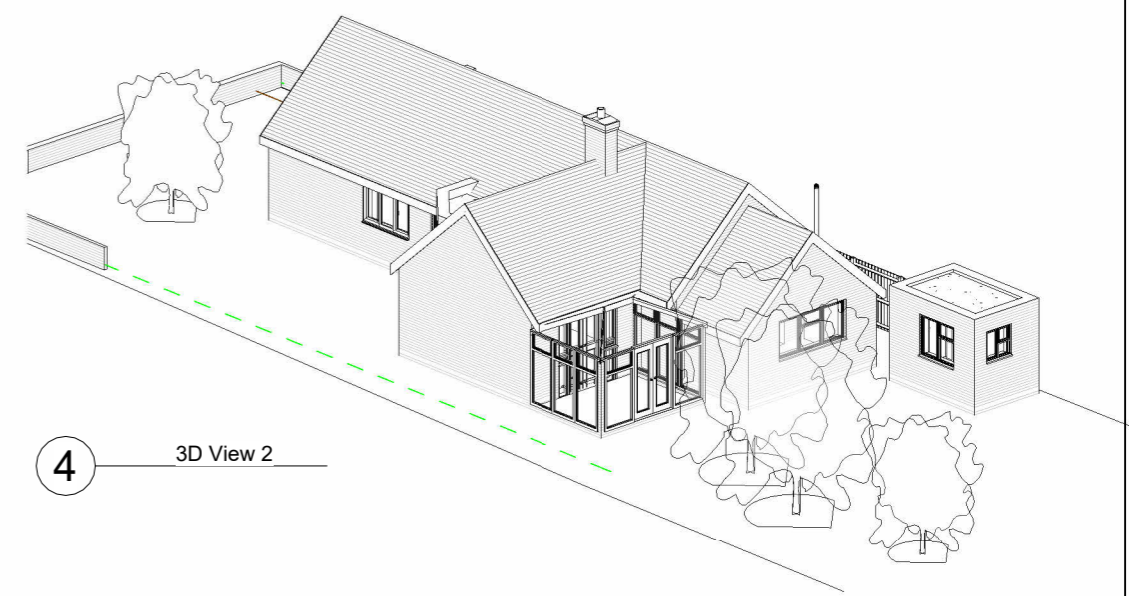

(c) Crown Copyright and Database Rights 2021 OS 100060020

1 Existing Location Plan  
1 : 1250

2 Existing Site Plan  
1 : 200

3 3D View 1

4 3D View 2

# 44 Heathside

## Existing Site Plan and Location

Scale @ A3	As indicated	Drawing number	1664 01
Date	7.10.21	Rev	
Drawn by	Author		

No.	Description	Date