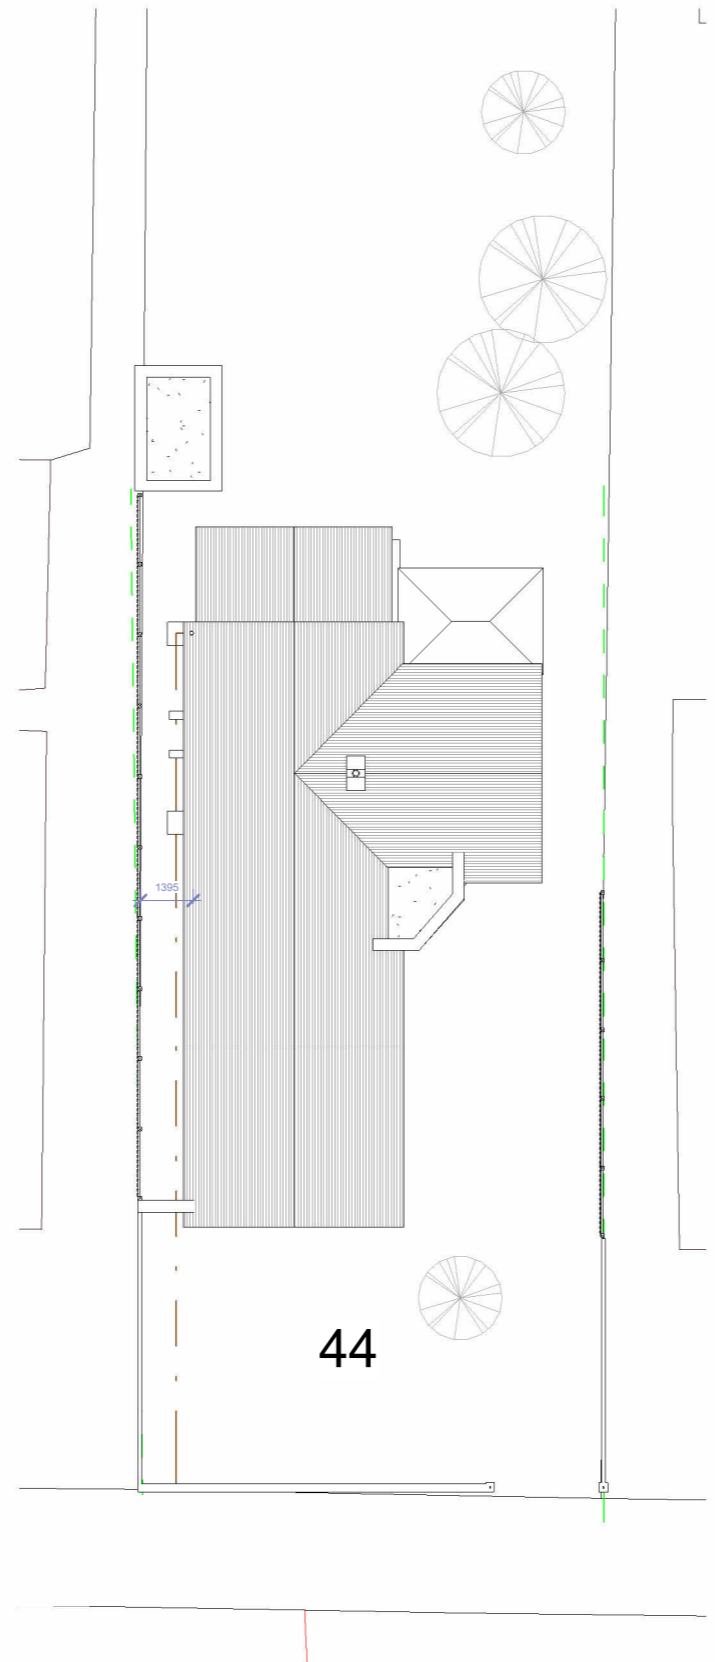

(c) Crown Copyright and Database Rights 2021 OS 100060020

1 Existing Location Plan  
1 : 1250

2 Existing Site Plan  
1 : 200

3 3D View 1

4 3D View 2

# 44 Heathside

## Existing Site Plan and Location

Scale @ A3	As indicated	Drawing number	1664 01
Date	7.10.21	Rev	
Drawn by	Author		

No.	Description	Date