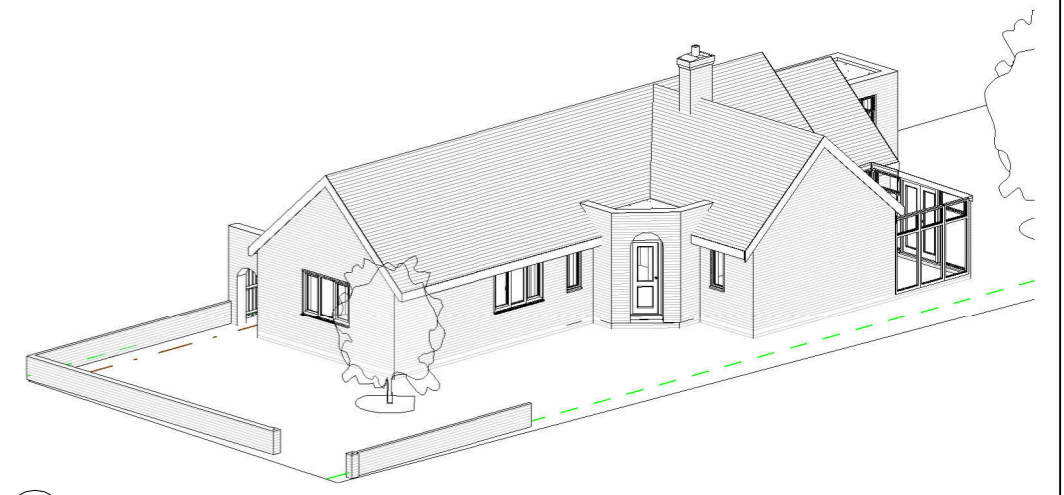

(c) Crown Copyright and Database Rights 2021 OS 100060020

1 Existing Location Plan  
1 : 1250

2 Existing Site Plan  
1 : 200

3 3D View 1

4 3D View 2

# 44 Heathside

## Existing Site Plan and Location

Scale @ A3	As indicated	Drawing number	1664 01
Date	7.10.21	Rev	
Drawn by	Author		

No.	Description	Date