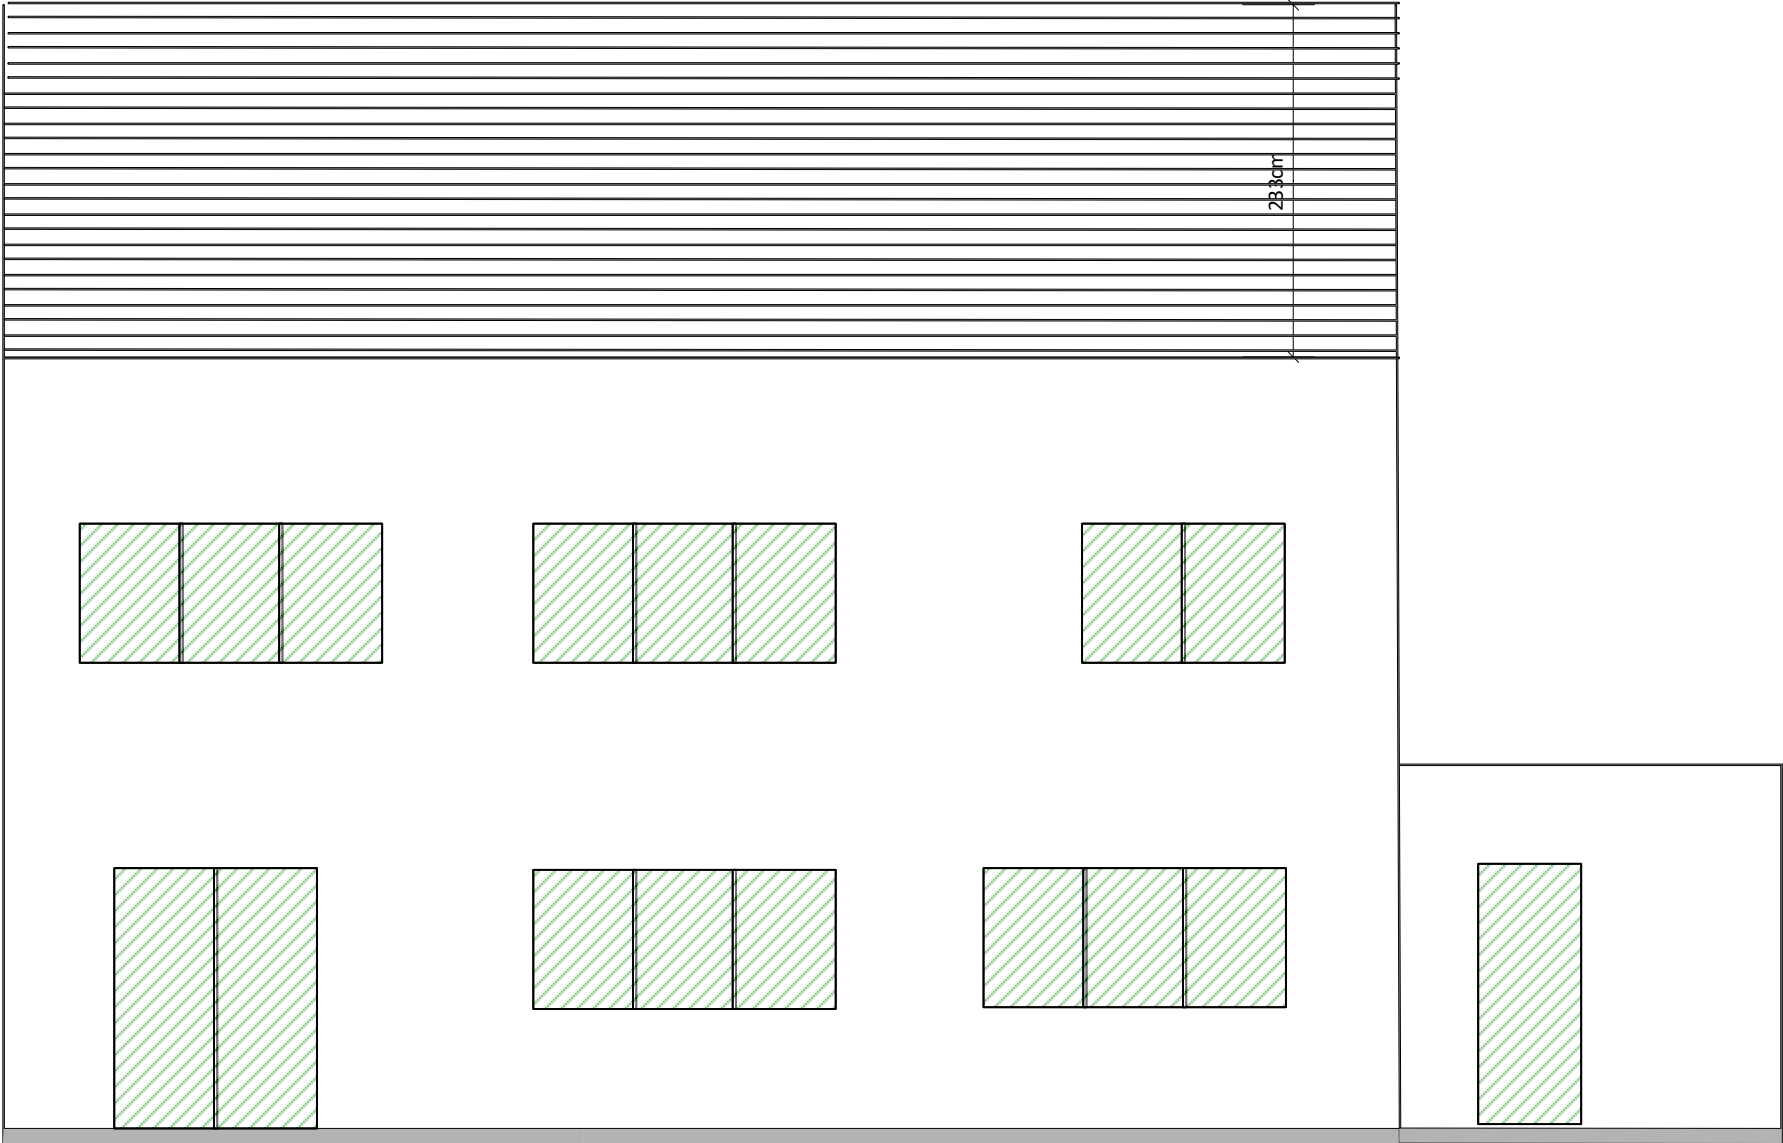

Existing REAR VIEW 1:50

Scale bar
Unit of Measure CM

Proposed REAR VIEW 1:50