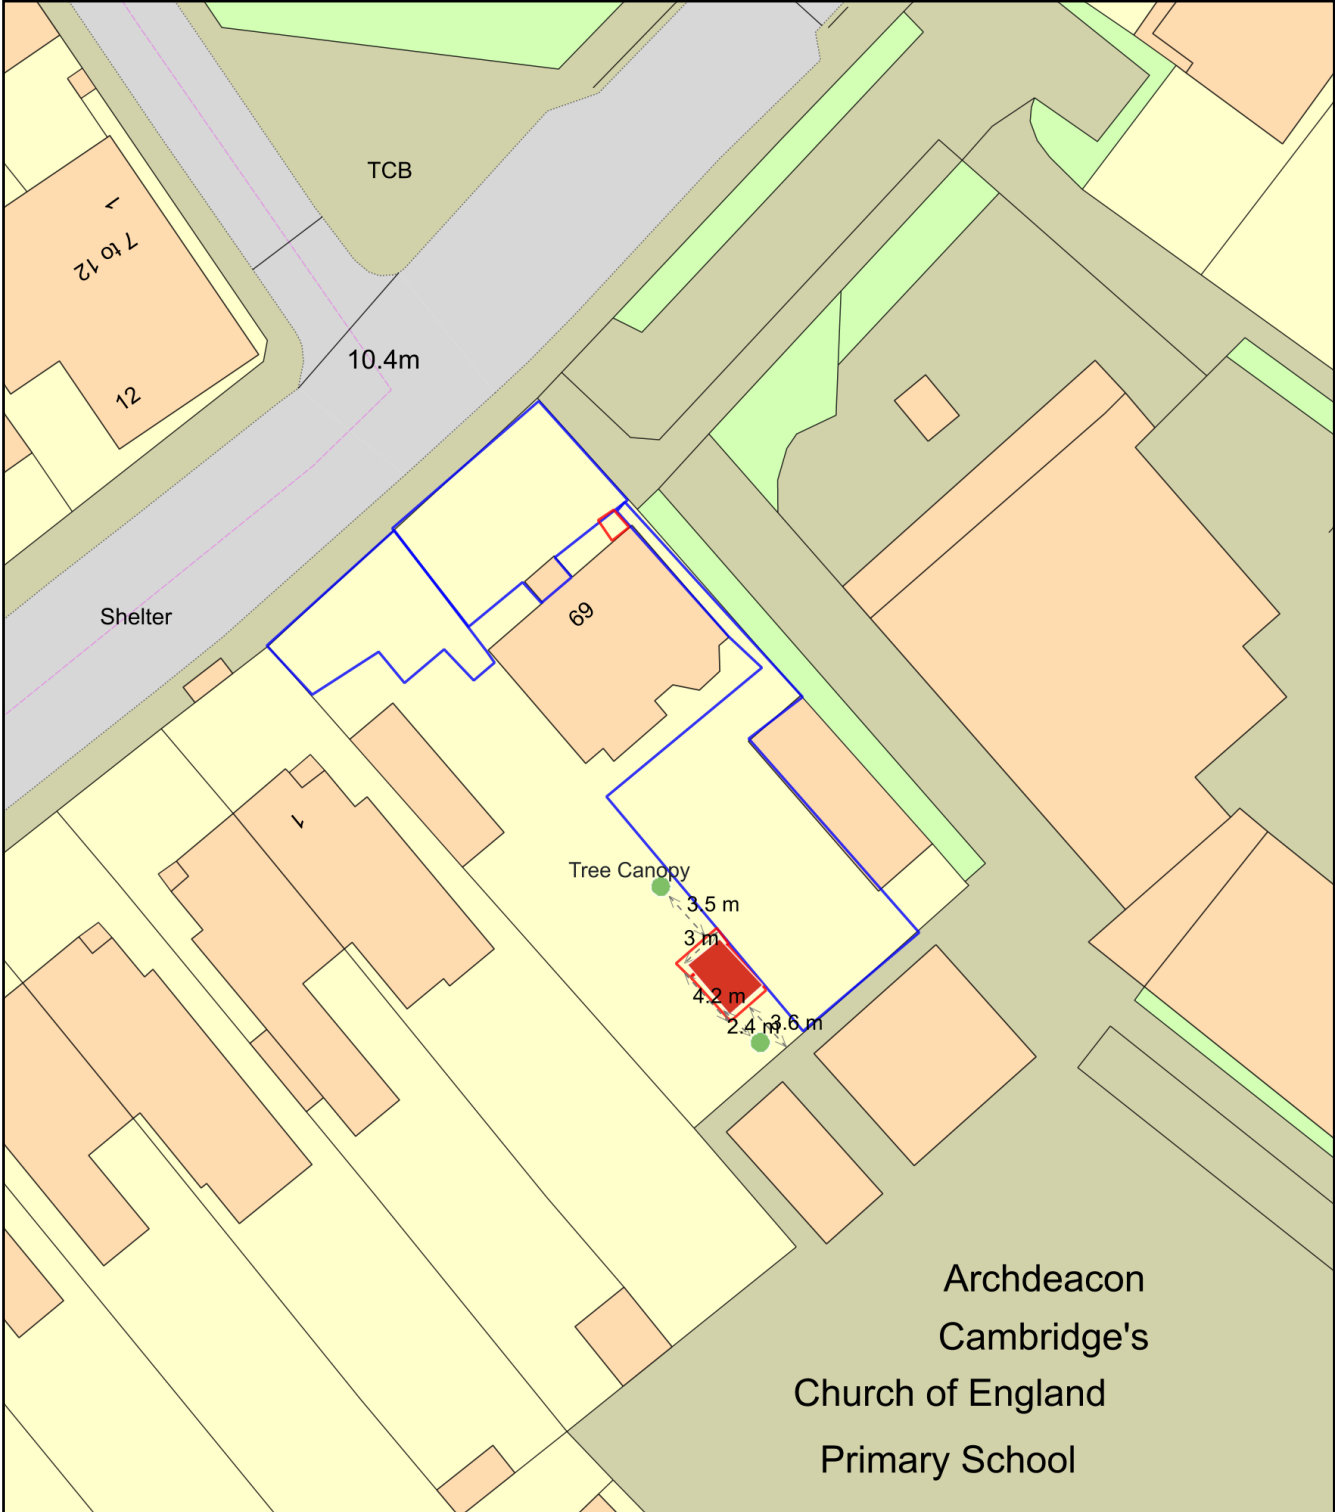

# Block Plan - Flat 1 , 69 The Green

Plan Produced for: Phillip Hegarty

Date Produced: 22 Dec 2021

Plan Reference Number: TQRQM21356143839331

Scale: 1:500 @ A4